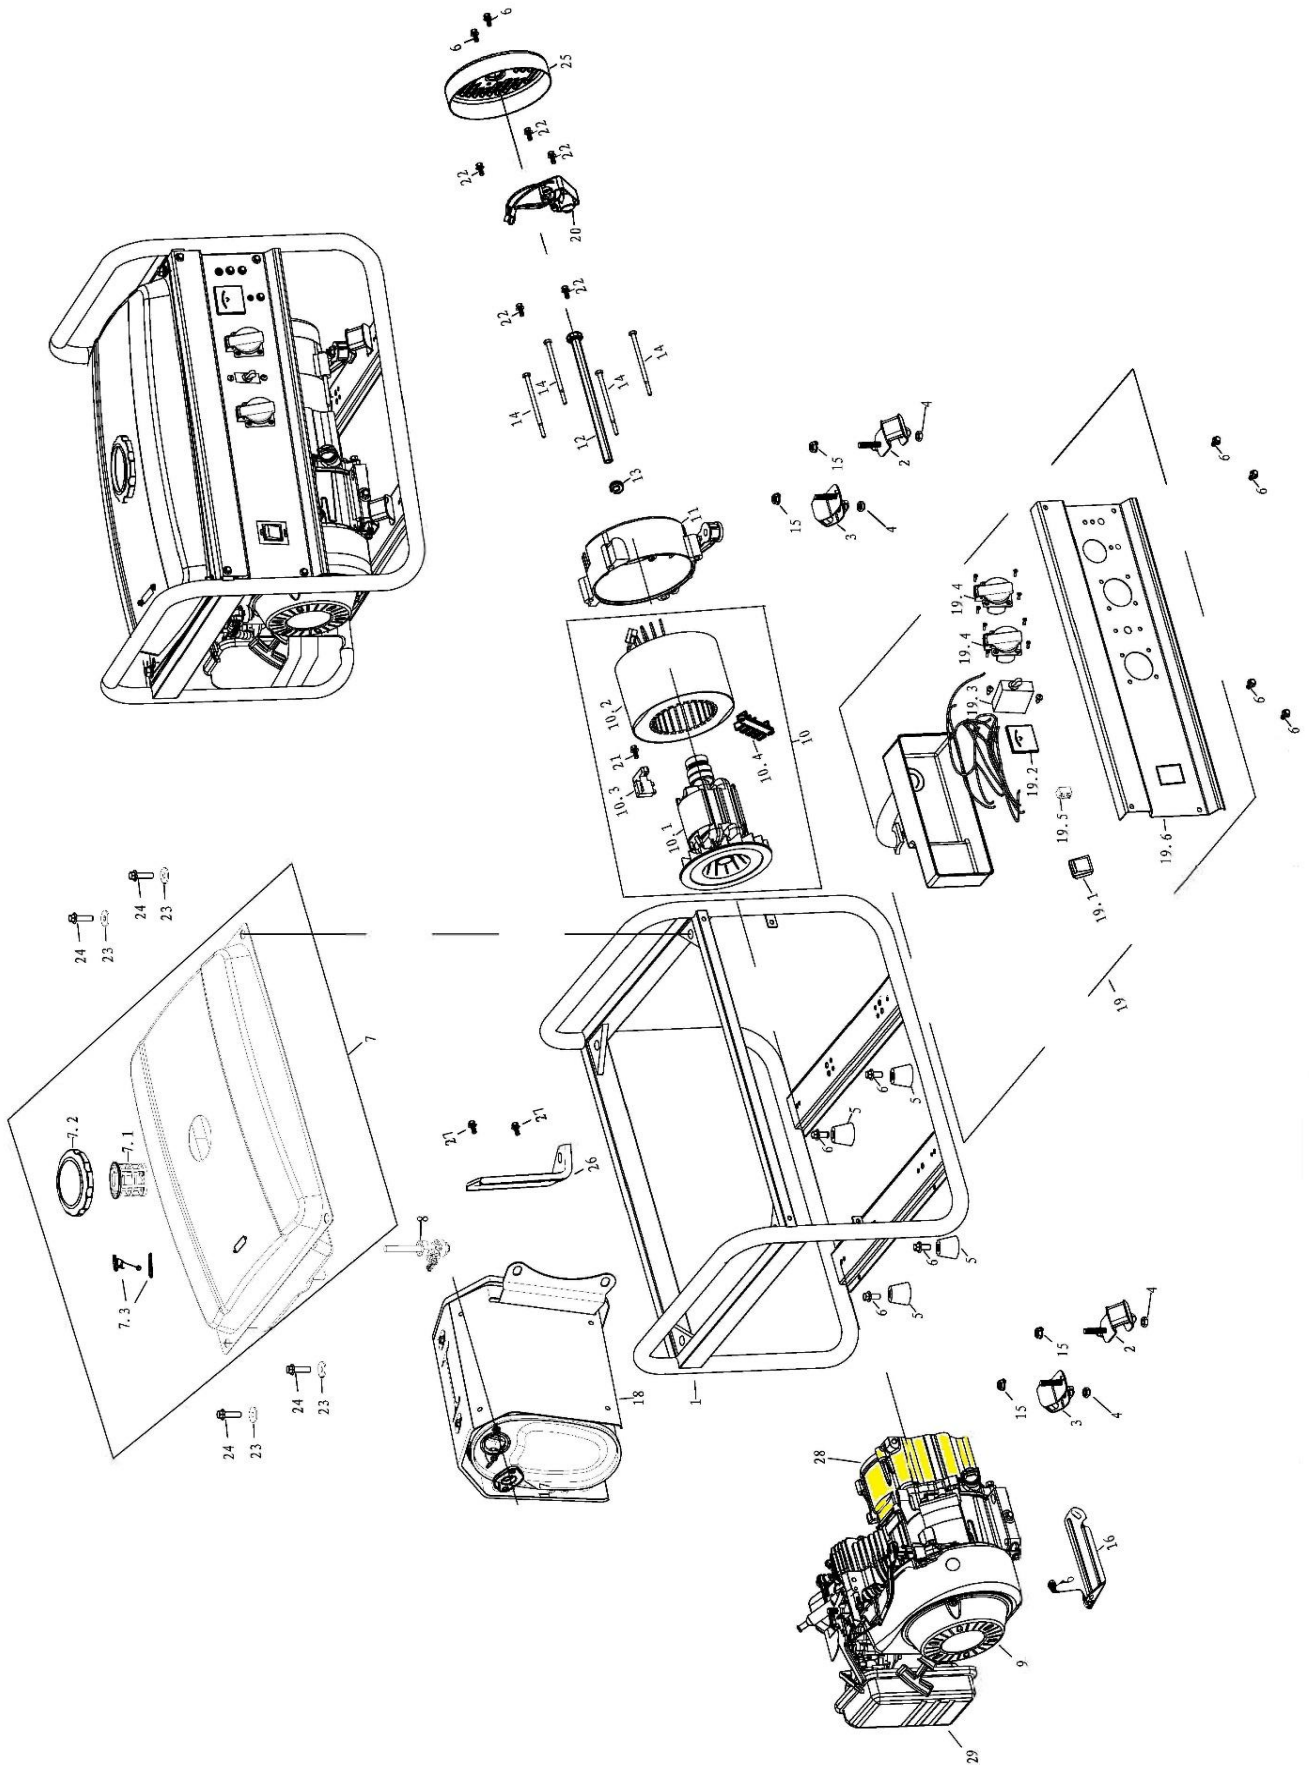

AGM AGP 2800 S

AGM AGP 2800 S - Generator

EXPLODED PARTS LIST

AGM AGP 2800 S

No	Code	Name	Qty	No	Code	Name	Qty
1	75970	FRAME	1				
2		ISOLATOR A	2				
3		ISOLATOR B	2				
4		NUT	6				
5		RUBBER DAMPING BRACKET	4				
6		BOLT	12				
7	75971	FUEL TANK ASSEMBLY	1				
7,1	75972	FUEL FILTER	1				
7,2	75973	FUEL TANK CAP COMP	1				
7,3		OIL STANDARD	1				
8	71196	FUEL COCK	1				
9		ENGINE ASSY	1				
10	75974	MOTOR ASSY	1				
10,1		ROTATOR	1				
10,2		STATOR	1				
10,3		CARBON BRUSH COMP	1				
10,4		GROUDING POST COMP	1				
11		MOTOR STAND	1				
12		BOLT	1				
13		SPRING WASHER	3				
14		BOLT	4				
15		NUT	4				
16		BRACKET , AIR CLEANER	1				
17		PACKING, EXHAUST	1				
18	75975	MUFFLER COMP	1				
19	75976	PANEL COMP	1				
19,1		SWITCH ASSEMBLY	1				
19,2		VOLTAGE METER	1				
19,3	75977	CIRCUIT BREAKER	1				
19,4		SOCKER	2				
19,5	75978	RECTIFIER BRIDGE	1				
19,6		PANEL	1				
20	75979	AUTOMATIC VOLTAGE REGULATOR	1				
21		BOLT	1				
22		BOLT	5				
23		WASHER ,FUEL TANK	4				
24		BOLT	4				
25		END COVER , GENERATOR	1				
26		MUFFLER BRACKET	1				
27		BOLT	2				
28		CRANK CASE COVER	1				
29	75980	AIR CLEANER	1				
	75981	AIR FILTER	1				

AGM AG 2800 S - Generator