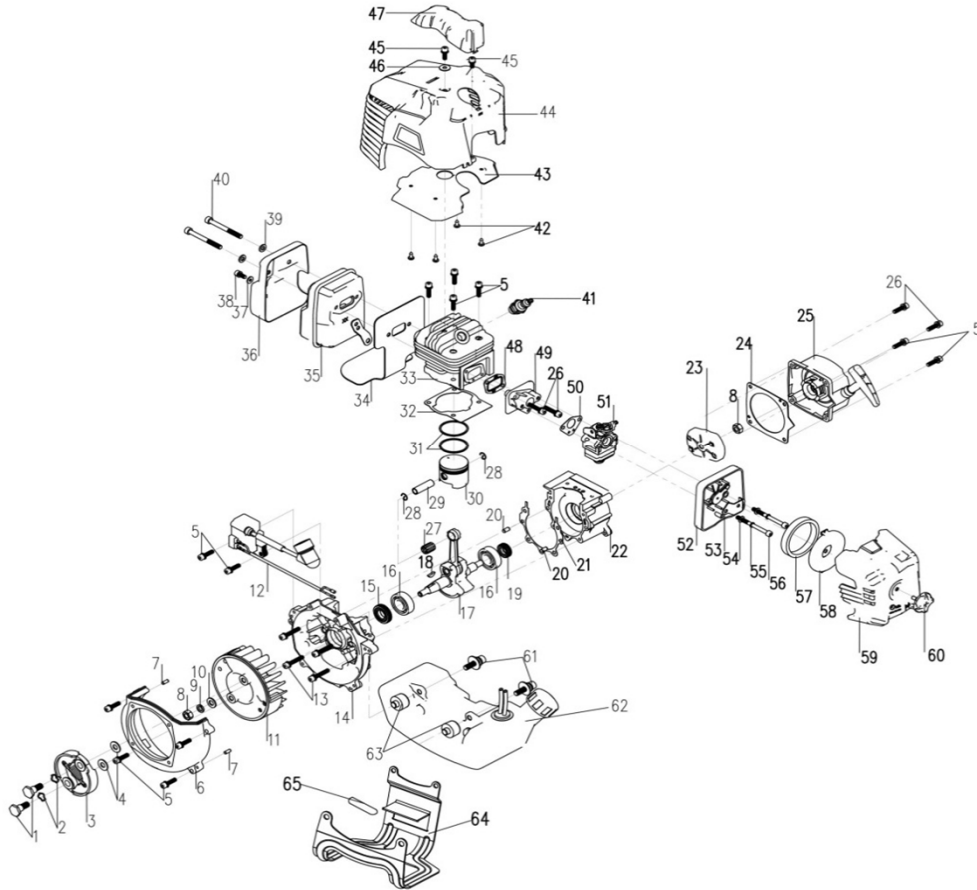

BBC 52 E

No	Code	Name	Qty	No	Code	Name	Qty
1	040197	Screw axes	2	25	044624	Starter assy	1
2		Wave washer	2	26		M5x25 screw	4
3	040198	Clutch	1	27	046388	Bearing,needle	1
4		Washer B	2	28	046389	Piston pin check ring	2
5		M5x20 screw	12	29	046390	Piston pin	1
6	046371	Fly wheel cover	1	30	044625	Piston	1
7		Round pin Φ4x10	2	31	044626	Piston ring	2
8		M8 nut	2	32	040212	Cylinder gasket	1
9		Spring washer 8	1	33	044627	Cylinder	1
10		Flat washer 8	1	34	046375	Muffler gasket assy A	1
11	044620	Fly wheel	1	35	046376	Muffler assy	1
12	044662	Ignition coil	1	36	046391	Muffler steel cover	1
13		M5x35 screw	4	37		Flat washer 5X16X1	1
14	046372	Front-half crankshaft case	1	38		M5x12 screw	1
15	020855	Oil seal TC15x30x7	1	39		Big flat washer 6	2
16	010771	Bearing 6202/P6	2	40		M6x60 screw	2
17	044622	Crankshaft	1	41	010866	Spark plug	1
18	032478	Half-round key3*5*13	1	42		Screw	4
19	010563	Oil seal TC12x22x7	1	43		Windshield	1
20		Round pin B5x10	2	44	046392	Engine case cover	1
21	040205	Crankshaft gasket	1	45		M5x16 screw	2
22	046373	Back-half crankshaft case	1	46		Flat washer 5x12x2	1
23	044663	Starter catch plate assy	1	47	046378	Top cover	1
24	040227	Starter gasket	1	48	040218	Inlet gasket	1

BBC 52E Engine explode view list