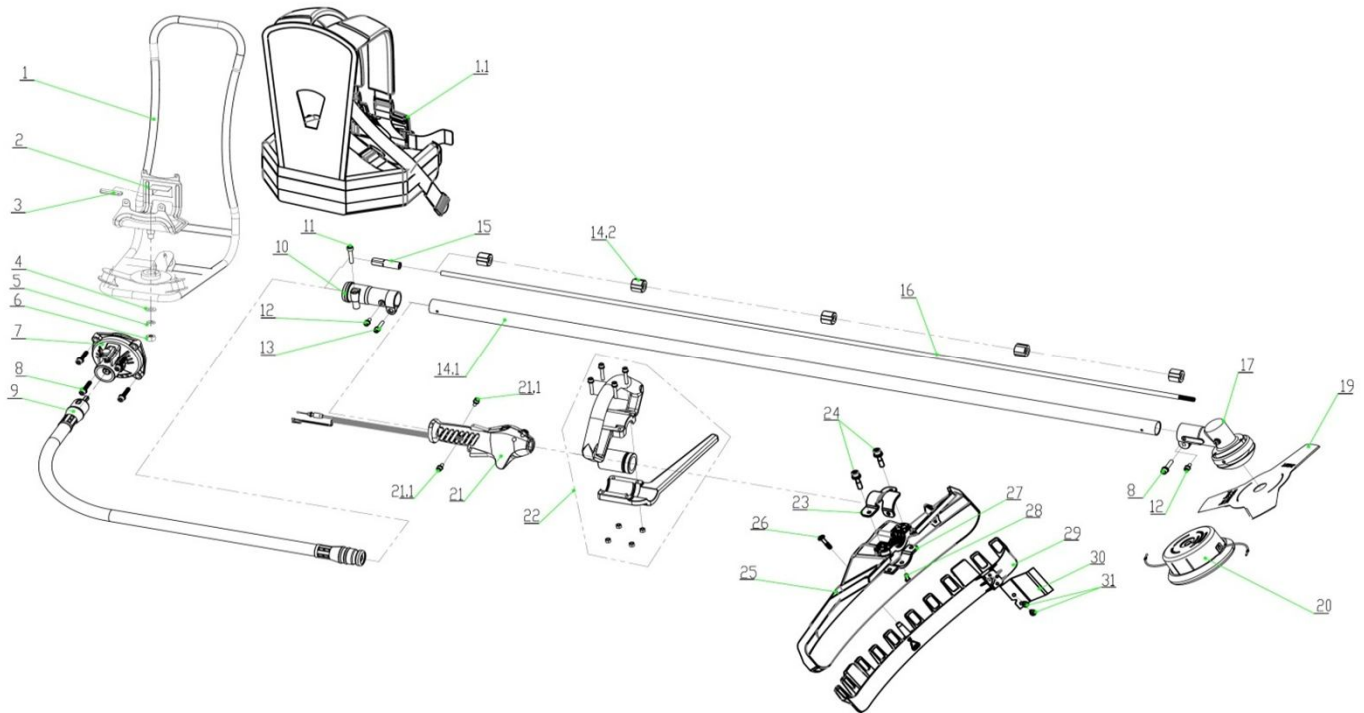

BBC 52 E

No	Code	Name	Qty	No	Code	Name	Qty
14,1		Aluminum working shaft ϕ 26X1430B	1	23	028041	Fixed plate for the guard(26mm)	1
14	044633	Aluminum working shaft ϕ 26X1430B Assy	1	22	044677	P type front handle set	1
13		M5x25 Screw	1	22,1		M5x28 Screw	2
12		M5x12 Screw	3	21	044638	Throttle grip assembly C	1
11		M6x30 Screw	1	20	028041	Spool Assy DB	1
10	044634		1	19	017131	New 3T blade	1
9	044635		1	17	044639	Gear Case	1
8		M6x30 Screw	5	16	044640	Hardness axes ϕ 8x1480	1
7	044636	Connecter assy	1	15	044641	Big Quartet Hard Shaft Joint	1
6		M10_Nut	1	14,2		Oil-retaining bearing Assy	5
5		Spring washer 10	1				
4		Flat washer 10	1				
3		Holding plate rubber gasket	1				
2	046368	Fuel tank bracket assy	1				
1,1	046381		1				
1	046369		1				
31		ST4.2x16-H-F	2				
30	040243	Nylon line cutting blade	1				
29	044637	Protection guard bracket	1				
28		ST4.2x10-H-F	1				
27		Protection guard C lower platen	1				
26		ST4.8x20-H-F_Half Tooth Screw	1				
25		Protection guard C	1				
24		M6x25_Half Tooth Screw	2				