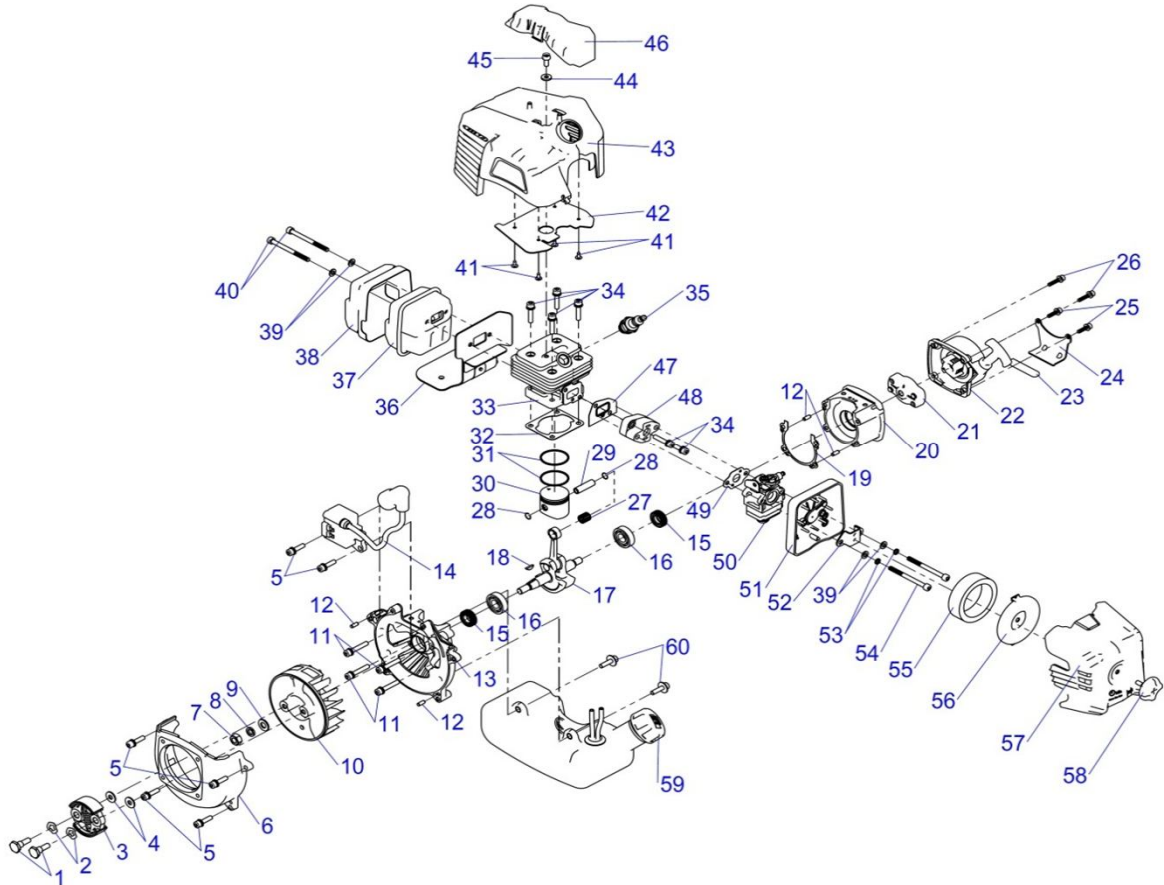

BC 26 ES

No	Code	Name	Qty	No	Code	Name	Qty
1	044642	Screw axes	2	25		M4x16 screw	2
2		Wave washer	2	26		M4x16 screw	2
3	044643	Clutch	1	27	046335	Needle bearingKBK81111	1
4		Flat washer6.1x15x1.2	2	28	046336	Piston pin check ring	2
5		M5x20 screw	6	29	046337	Piston pin	1
6	046329	Fly wheel cover	1	30	044648	Piston	1
7		M8x1 nut	1	31	044649	Piston ring	2
8		Spring washer 8	1	32	046338	Cylinder gasket	1
9		Flat washer 8	1	33	044650	Cylinder	1
10	044644	Fly wheel	1	34		M5x25 Screw	6
11		M5x30 screw	4	35	010866	Spark plug	1
12		Round pin B4x10	4	36	046339	Muffler gasket assy	1
13	046330	Front-half crankshaft case	1	37	046340	Muffler B	1
14	044645	Ignition coil	1	38	046343	Muffler steel cover	1
15	010563	Oil seal TC12x22x7	2	39		Flat washer 5	4
16	025367	Bearing 6001	2	40		M5x60 screw	2
17	044646	Crankshaft	1	41		ST3X9-H-C	4
18		Half-round key3*3.7*13	1	42		Windshield	1
19	046331	Crankshaft gasket	1	43	046344	Engine case cover	1
20	046330	Back-half crankshaft case	1	44		Flat washer 5x12x2	1
21	046333	Starter catch plate assy	1	45		M5x12 Screw	1
22	044647	starter assy	1	46	046345	Top cover	1
23		Holding plate rubber gasket	1	47	046346	Inlet gasket	1
24	046334	Fuel tank holding plate	1	48	044651	Inlet pipe	1

BC 26 ES Engine explode view list (2)