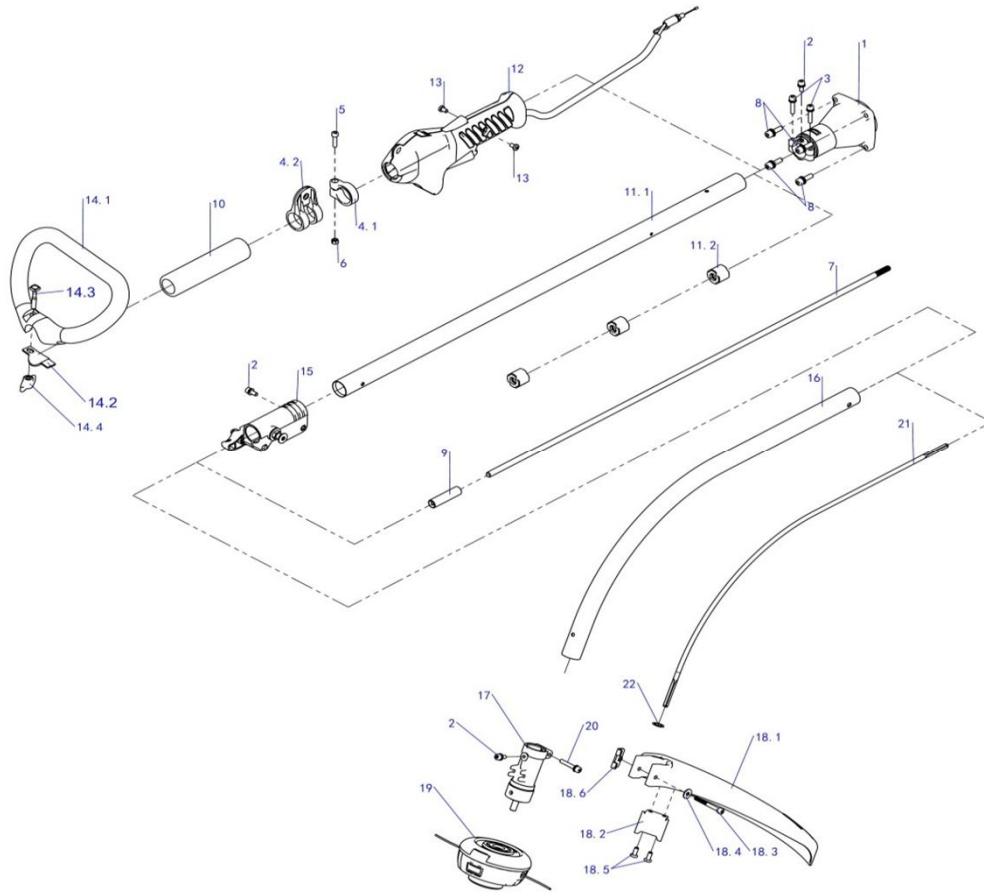

BC 26 ES

No	Code	Name	Qty	No	Code	Name	Qty
1	044655	Connector assy	1	17	044658	Nylon cutter connector (Aluminum)	1
2		M5x12 screw	3	18	042157	Curved shaft safty guard assy	1
3		M5x25 screw	2	18,1		Curved shaft safty guard	1
4		Belt Connector assy	1	18,2		Nylon line knife	1
4,1	013483	Belt Connector fixed block	1	18,3		M5x45 screw	1
4,2	013485	Belt Connector	1	18,4		Flat washer 5.5x15x1	1
5		M5x20 screw	1	18,5		ST4.8x12-H-F	2
6		M5_Nut	1	18,6		Safty guard small plate	1
7	044703	Hardness axes $\phi 8 \times 762$	1	19	042149	Nylon spool B	1
8		M6x20 screw	4	20		M5x30 screw	1
9	044704	Small Quartet Hard Shaft Joint	1	21	044660	Soft shaft 630	1
10		A sponge jacket	1	22		Flexible shaft check ring	1
11	044702	Aluminum working shaft $\phi 26 \times 760N$ Assy	1				
11,1		Aluminum working shaft $\phi 26 \times 760N$	1				
11,2		Oil-retaining bearing	3				
12	044656	Throttle grip assembly C	1				
13		M5x8 screw	2				
14	046351	D type front handle set	1				
14,1		D type front handle	1				
14,2		D type front handle holding plate	1				
14,3		M6x40 square head bolts	1				
14,4		Plastic hand screw nut M6	1				
15		Steel shaft coupling assy	1				
16	044657	Curved Aluminum shaft $\phi 26 \times 630$	1				