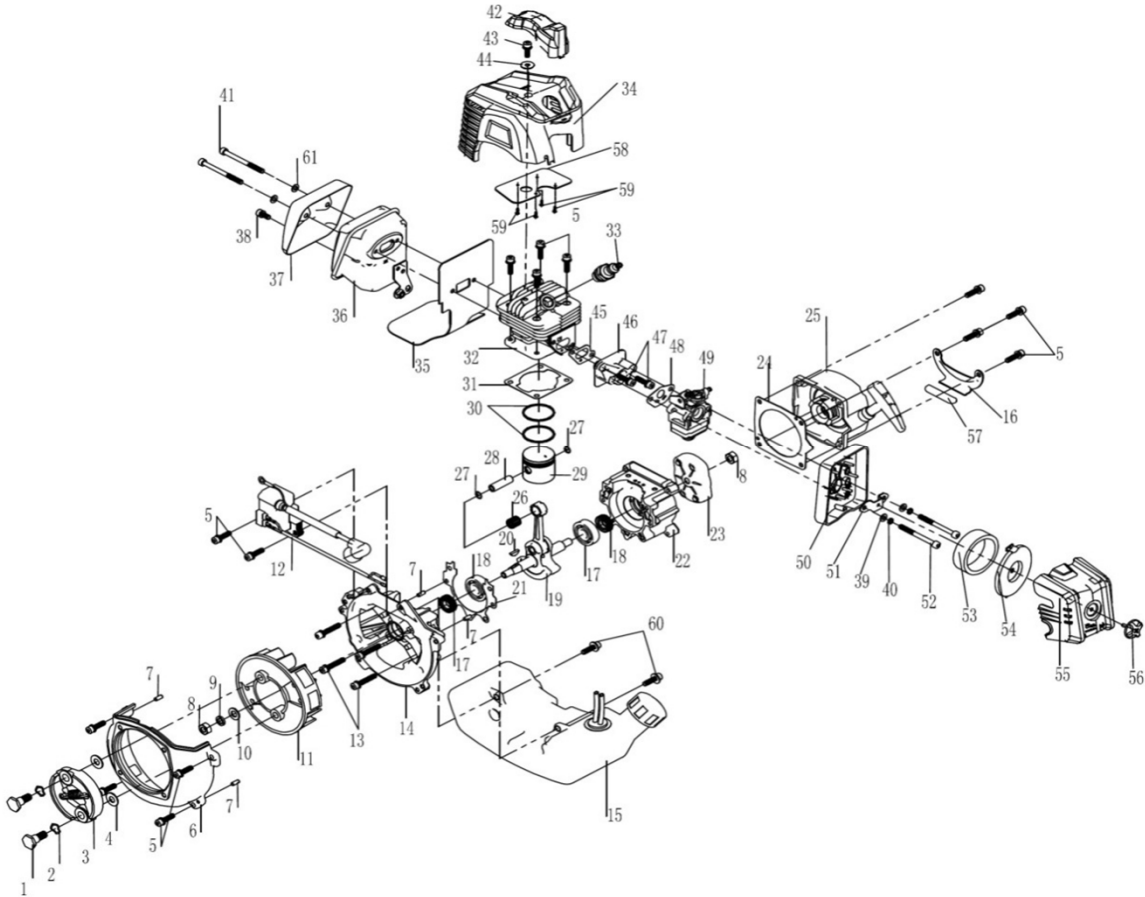

BC 33 ESB Shaft explode view list

BC 33 ESB

No	Code	Name	Qty	No	Code	Name	Qty
1	040197	Screw axes	2	25	044695	Starter assy	1
2		Wave washer	2	26	046357	Needle bearing-small head	1
3	040198	Clutch	1	27	046358	Piston pin check ring	2
4		Washer B	2	28	046360	Piston pin	1
5		M5x20 screw	14	29	044696	Piston	1
6	046352	Fly wheel cover	1	30	044697	Piston ring	2
7		Round pin B4x10	4	31	046361	Cylinder gasket	1
8		M8 nut	2	32	044698	Cylinder	1
9		Spring washer 8	1	33	010866	Spark plug	1
10		Flat washer 8	1	34	046362	Engine case cover	1
11	044621	Fly wheel	1	35	046363	Muffler gasket assy	1
12	044659	Ignition coil	1	36	046364	Muffler assy	1
13		M5x30 screw	4	37	046364	Muffler steel cover	1
14	046353	Front-half crankshaft case	1	38		M5x12 screw	1
15	044693	Fuel tank assy	1	39		Flat washer 5	2
16	046354	Fuel tank holding plate	1	40		Spring washer 5	2
17		Oil seal TC12x22x7	2	41		M6x60 screw	2
18	021115	Bearing 6201	2	42	046365	Top cover	1
19	044694	Crankshaft	1	43		M5x16 screw	1
20	032478	Half-round key3*5*13	1	44		Flat washer 5.5x15x1	1
21	046355	Crankshaft gasket	1	45	046366	Inlet gasket	1
22	046356	Back-half crankshaft case	1	46	044699	Inlet pipe	1
23	044663	Starter catch plate	1	47		M5x25 screw	2
24	040227	Starter gasket	1	48	046367	Carburator gasket	1