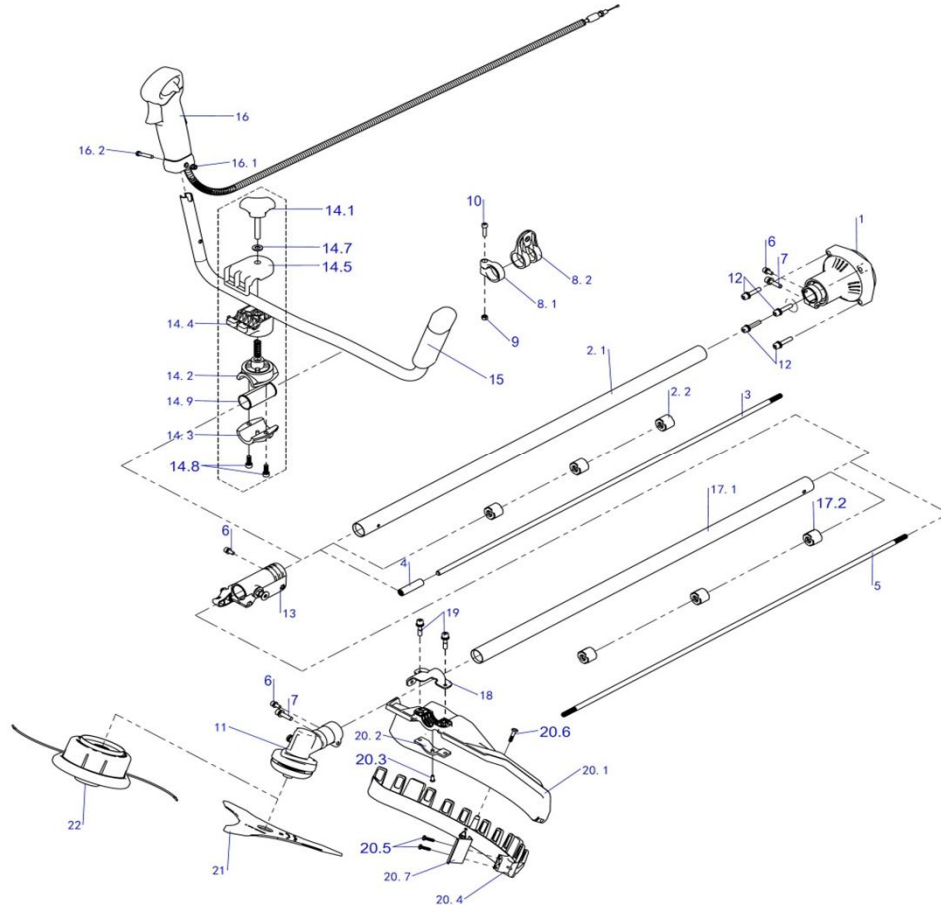

BC 33 ESB

No	Code	Name	Qty	No	Code	Name	Qty
1	044701	Connector assy A	1	14,7		Flat washer 8	1
2	044702	Aluminum working shaft $\phi 26 \times 760$l Assy	1	14,8		M6x16 Screw	2
2,1		Aluminum working shaft $\phi 26 \times 760$l	1	14,9		rubber sleeve	1
2,2		Oil-retaining bearing	3	15	044709	Handle left part	1
3	044703	Hardness axes $\phi 8 \times 762$	1	16	044670	Handle right part	1
4	044704	Hard Shaft Joint	1	16,1		M5_lock nut	1
5	044705	Hardness axes $\phi 8 \times 762A$	1	16,2		M5X30 Screw	1
6		M5x12 Screw	3	17	044710	Aluminum working shaft $\phi 26 \times 735$l1 Assy	1
7		M6x25 Screw	2	17,1		Aluminum working shaft $\phi 26 \times 735$l1	1
8		Belt Connector assy	1	17,2		Oil-retaining bearing Assy	3
8,1	013483	Belt Connector fixed block	1	18		Fixed plate for the guard(26mm)	1
8,2	013485	Belt Connector	1	19		M6x25_Half Tooth Screw	2
9		M5_Nut	1	20	042158	Protection guard C1	1
10		M5x20 Screw	1	20,1		Protection guard C	1
11	044706	Gear Case	1	20,2		Protection guard C lower platen	1
12		M6x30 Screw	4	20,3		ST4.2x10-H-F	1
13	044707	Steel shaft coupling assy	1	20,4		Protection guard bracket	1
14	044708	Adjustable handle fixed base	1	20,5		ST4.2x16-H-F	2
14,1		M8x60 triangular knob	1	20,6		ST4.8x20-H-F_Half Tooth Screw	1
14,2		$\phi 26$ Rotating seat	1	20,7	046326	Nylon line cutting blade	1
14,3		$\phi 26$ holding plate	1	21	017131	New 3T blade	1
14,4		$\phi 19$Rotating seat	1	22	028041	Spool Assy	1
14,5		$\phi 19$ holding plate	1				
14,6		Spring	1				

BC 33 ESB Shaft explode view list