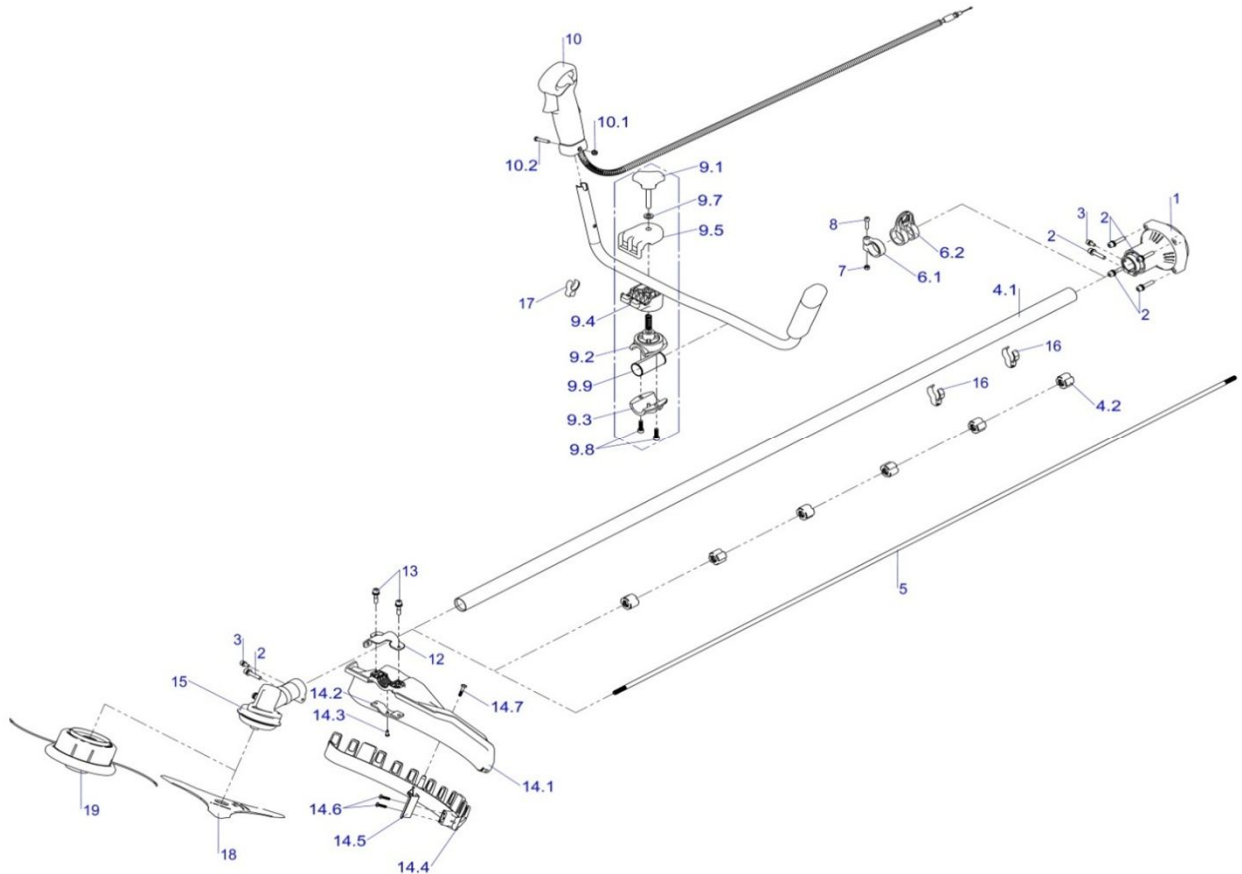

BC 43 EB

No	Code	Name	Qty	No	Code	Name	Qty
1	044673	Connector assy A	1	10,2		M5x30 Screw	1
2		M6x30 Screw	6	11	044709	Handle left part	1
3		M5x12 Screw	2	12		Fixed plate for the guard(28mm)	1
4	044674	Aluminum working shaft ϕ 28x1495C Assy	1	13		M6x25_ Half Tooth Screw	2
4,1		Aluminum working shaft ϕ 28x1495C	1	14	042158	Protection guard C1	1
4,2		Oil-retaining bearing	6	14,1		Protection guard C	1
5	044686	Hardness axes ϕ 8x1520	1	14,2		Protection guard C lower platen	1
6		Belt Connector assy	1	14,3		ST4.2x10-H-F	1
6,1		Belt Connector fixed block	1	14,4		Protection guard bracket	1
6,2		Belt Connector	1	14,5	046326	Nylon line cutting blade	1
7		M5_ Nut	1	14,6		ST4.2x16-H-F	2
8		M5x20 Screw	1	14,7		ST4.8x20-H-F_ Half Tooth Screw	1
9	044653	Adjustable handle fixed base	1	15	044664	Gear Case 28	1
9,1		M8x60 triangular knob	1	16		ϕ 28 pipe clamp	2
9,2		ϕ 26 Rotating seat	1	17		ϕ 19 pipe clamp	1
9,3		ϕ 26 holding plate	1	18	017131	New 3T blade	1
9,4		ϕ 19Rotating seat	1	19	028041	Spool Assy	1
9,5		ϕ 19 holding plate	1				
9,6		Spring	1				
9,7		Flat washer 8	1				
9,8		M6x16 Screw	2				
9,9		Rubber sleeve	1				
10	044670	Handle right part	1				
10,1		M5_ lock nut	1				