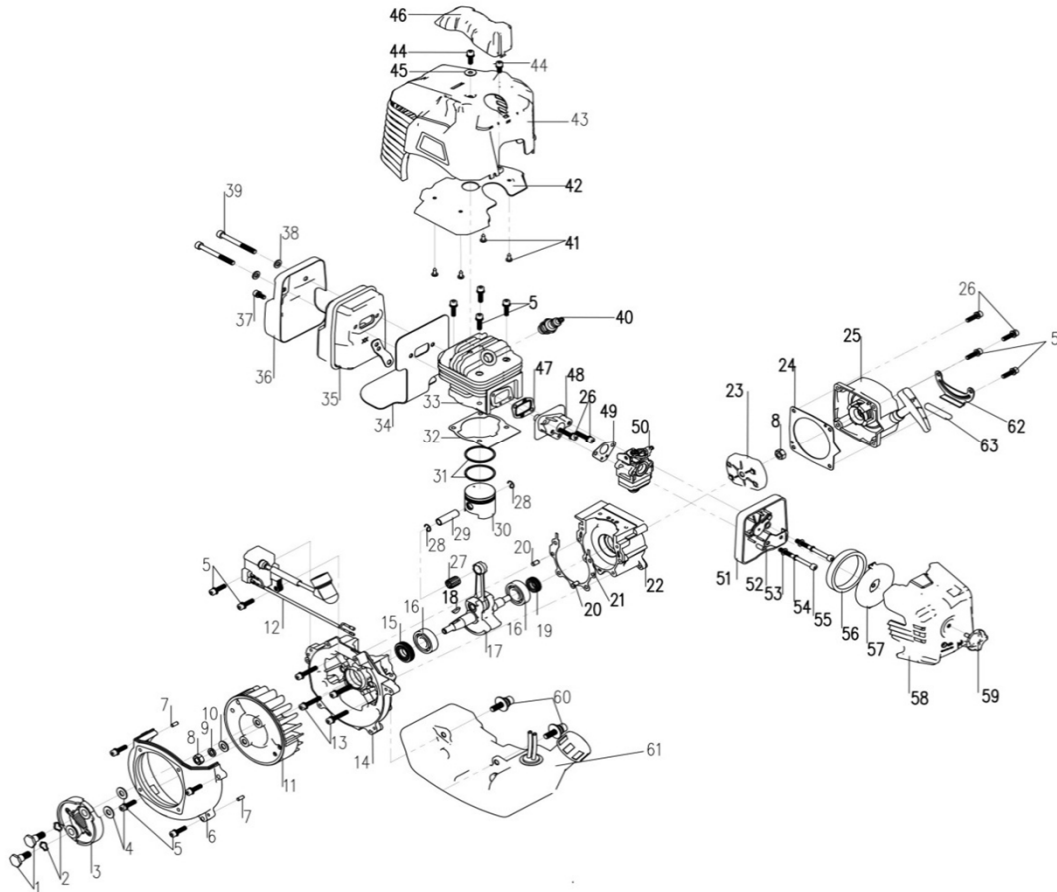

BC 43 EB

No	Code	Name	Qty	No	Code	Name	Qty
1	040197	Screw axes	2	25	044624	Starter assy	1
2		Wave washer	2	26		M5x25 screw	4
3	040198	Clutch	1	27		Bearing,needle	1
4		Washer B	2	28	040210	Piston pin check ring	2
5		M5x20 screw	12	29	046374	Piston pin	1
6	046371	Fly wheel cover	1	30	044665	Piston	1
7		Round pin $\Phi 4 \times 10$	2	31	044666	Piston ring	2
8		M8 nut	2	32	040212	Cylinder gasket	1
9		Spring washer 8	1	33	044667	Cylinder	1
10		Flat washer 8	1	34	046375	Muffler gasket assy A	1
11	044620	Fly wheel	1	35	046376	Muffler assy	1
12	044662	Ignition coil	1	36	046391	Muffler steel cover	1
13		M5x35 screw	4	37		M5x12 screw	1
14	046372	Front-half crankshaft case	1	38		Flat washer 6	2
15	020855	Oil seal TC15x30x7	1	39		M6x60 screw	2
16	010771	Bearing 6202/P6	2	40	010866	Spark plug	1
17	040204	Crankshaft	1	41		ST3x9-H-C Screw	4
18	032478	Half-round key3*5*13	1	42		Windshield	1
19	010563	Oil seal TC12x22x7	1	43	046377	Engine case cover	1
20		Round pin B5x10	2	44		M5x16 screw	2
21	040205	Crankshaft gasket	1	45		Flat washer 5.5x15x1	1
22	046373	Back-half crankshaft case	1	46	046378	Top cover	1
23	044663	Starter catch plate assy	1	47	040218	Inlet gasket	1
24	040227	Starter gasket	1	48	044668	Inlet pipe	1

BC 43 EB Engine explode view list