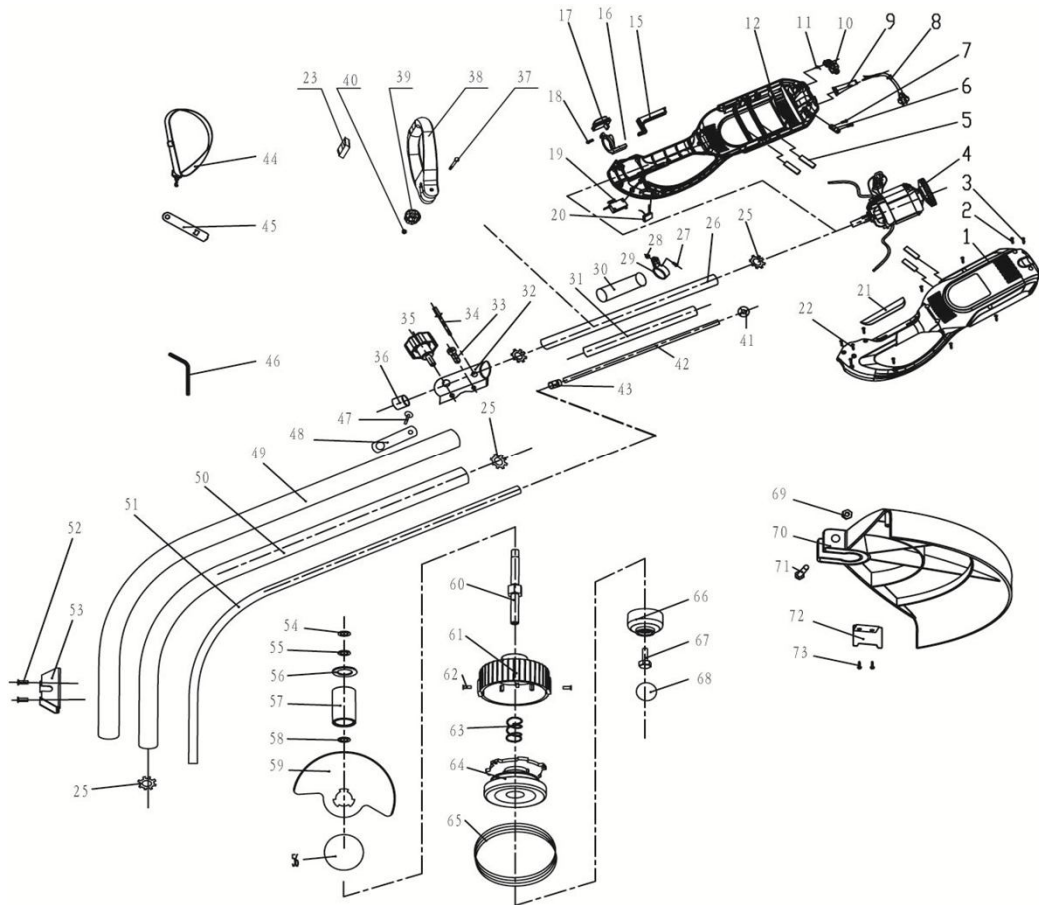

ET 1000

No	Code	Name	Qty	No	Code	Name	Qty
1	024645	right housing	1	28		self-locking nut	1
2		self-tapping screw	9	29		slings ring	1
3		self-tapping screw	1	30	024653	handle sheath	1
4	024646	motor module	1	31	024654	limited block	1
5		shock pad	4	32	024655	pipe joint	1
6		cable pressboard	1	33		inner hex screw	1
7		self-tapping screw	2	34		rivet	1
8		power wire	1	35	024656	knob	1
9		cable sheath	1	36		hoob	1
10		wire holder	1	37		screw	1
11		torsion spring	1	38	037390	assist handle	1
12	024647	left housing	1	39		knob	1
15	024648	switch trigger	1	40		nut	1
16	024649	limited block	1	41		orientation block	1
17	024650	push button	1	42	024657	flexible shaft	1
18		compression spring	1	43	024658	connection	1
19	024651	switch	1	44		slings	1
20		capacitance	1	45		spanner	1
21		soft grip	1	46		inner hex spanner	1
22		self-tapping screw	1	47		rivet	1
23		assist handle cover	1	48		reed	1
25		retaining ring	4	49	024659	front connection pipe	1
26	024652	rear connection pipe	1	50	024660	limited block	1
27		screw	1	51	024661	front flexible shaft	1