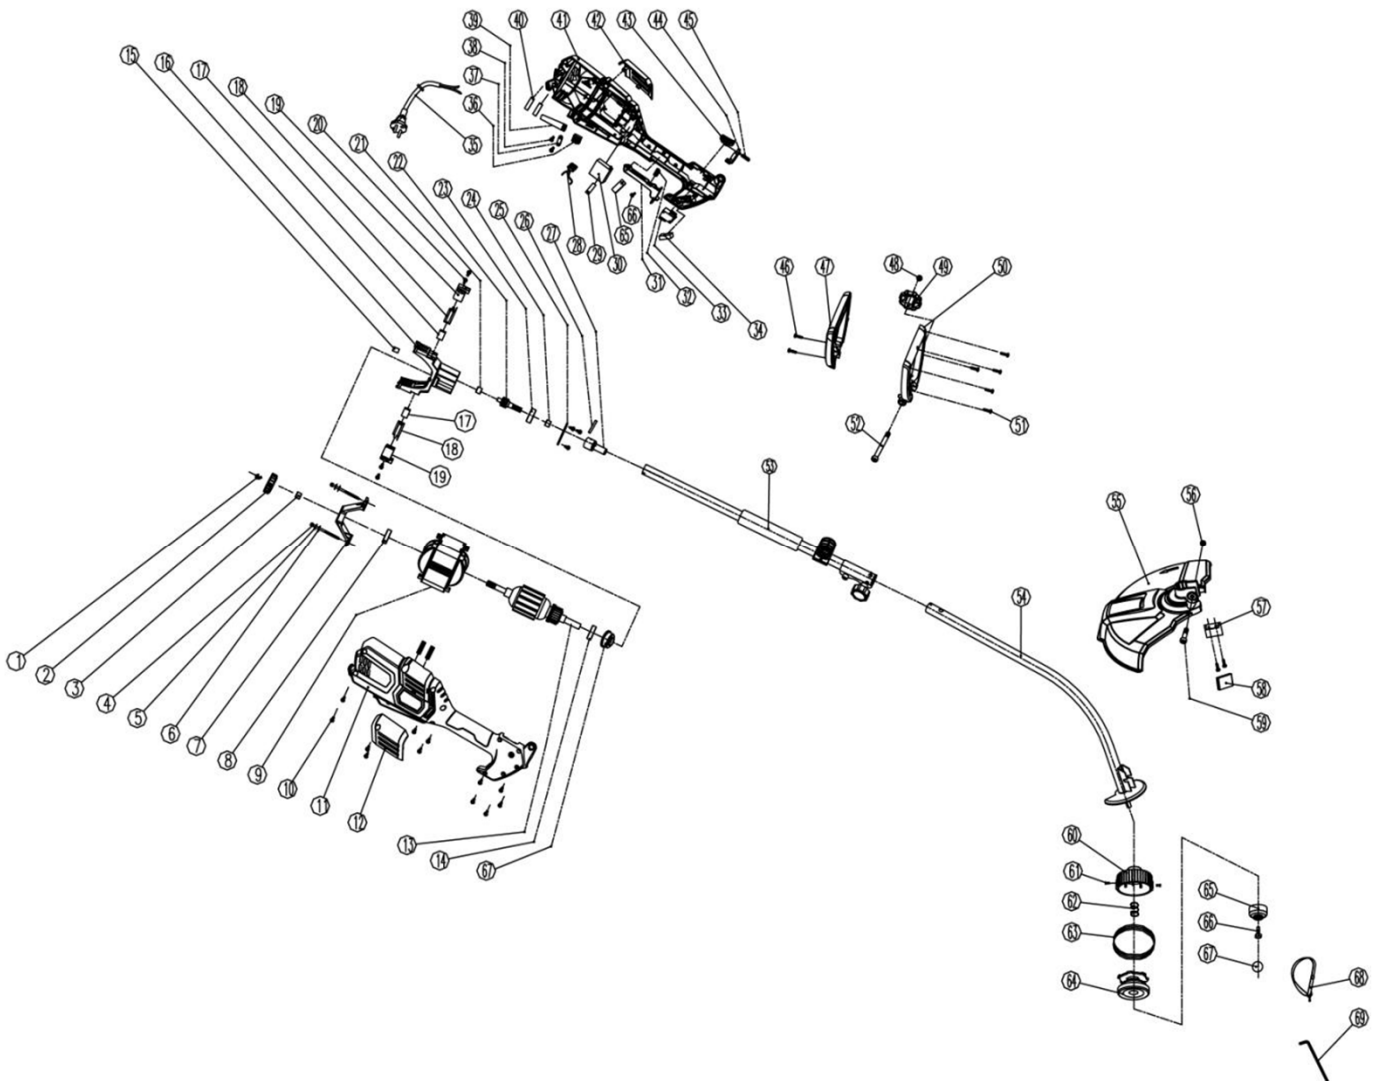

ET 1000 (2016-...)

EXPLODED PARTS LIST

Year: 2017

Page(s): 2/2

ET 1000 (2016 - ...)

No	Code	Name	Qty	No	Code	Name	Qty
1	048014	Split washer	1	35	048006	Power line	1
2	047996	Fan blade	1	36	048007	Connector	1
3	048015	Spindle cover	1	37	048008	Cable clamp	1
4		Stator screw	2	38		Self tapping screw	4
5		Spring washer	2	39		Cable sleeve	1
6		Washer	2	40	048009	Rubber washer	4
7	048016	Rear support	1	41	048032	Left housing	1
8	048017	608 Bearing	1	42	048010	Left overlay cover	1
9	048030	Stator assy'	1	43	048011	Push button	1
10		Self tapping screw	10	44	048012	Limit sleeve	1
11	048032	Right housing	1	45	048013	Pressure spring	1
12	047997	Right overlay cover	1	46		Self tapping screw	2
13	048029	Rotor assy'	1	47		Upper handle	1
14	048018	6900 bearing	1	48		Hexagon nut	1
15		Rubber column	1	49		Knob	1
16	048019	Front support	1	50		Lower handle	1
17	047998	Carbon brush	2	51		Self tapping screw	5
18	047999	Copper brush holder	2	52		Outer hex screw	1
19	048000	Brush support	2	53	048027	Rear connector tube assy'	1
20		Machine screw	7	54	048028	Front connector assy'	1
21	048020	Multi-roll bearing	1	55	048031	Shield	1
22	048021	Gear shaft	1	56		Nut	1
23	048022	Bearing 628Z	1	57		Blade	1
24	048015	Spindle cover	1	58		Guide bar sleeve	1
25	048023	Clamp	1	59		Inner-hexagon screw	1
26	048024	The elastic cylindrical pin	1	60		Cutting head base	1
27	048025	Connector shaft	1	61		Rivet	2
28	048001	Inductance wire	1	62	048026	Pressure spring	1
29		Blown-sponge	1	63		Nylon wire	5M
30	048002	PCB board	1	64		Cutting head sleeve assy'	1
31	048003	Switch trigger	1	65		Knob	1
32	048026	Pressure spring	1	66		Screw	1
33	048004	Switch	1	67		Flat gasket	1
34	048005	Capacitance	1	68		Braces	1
35				69		Inner hex spanner	1
36							
37							
38							
39							
40							
41							
42							
43							
44							
45							
46							
47							
48							