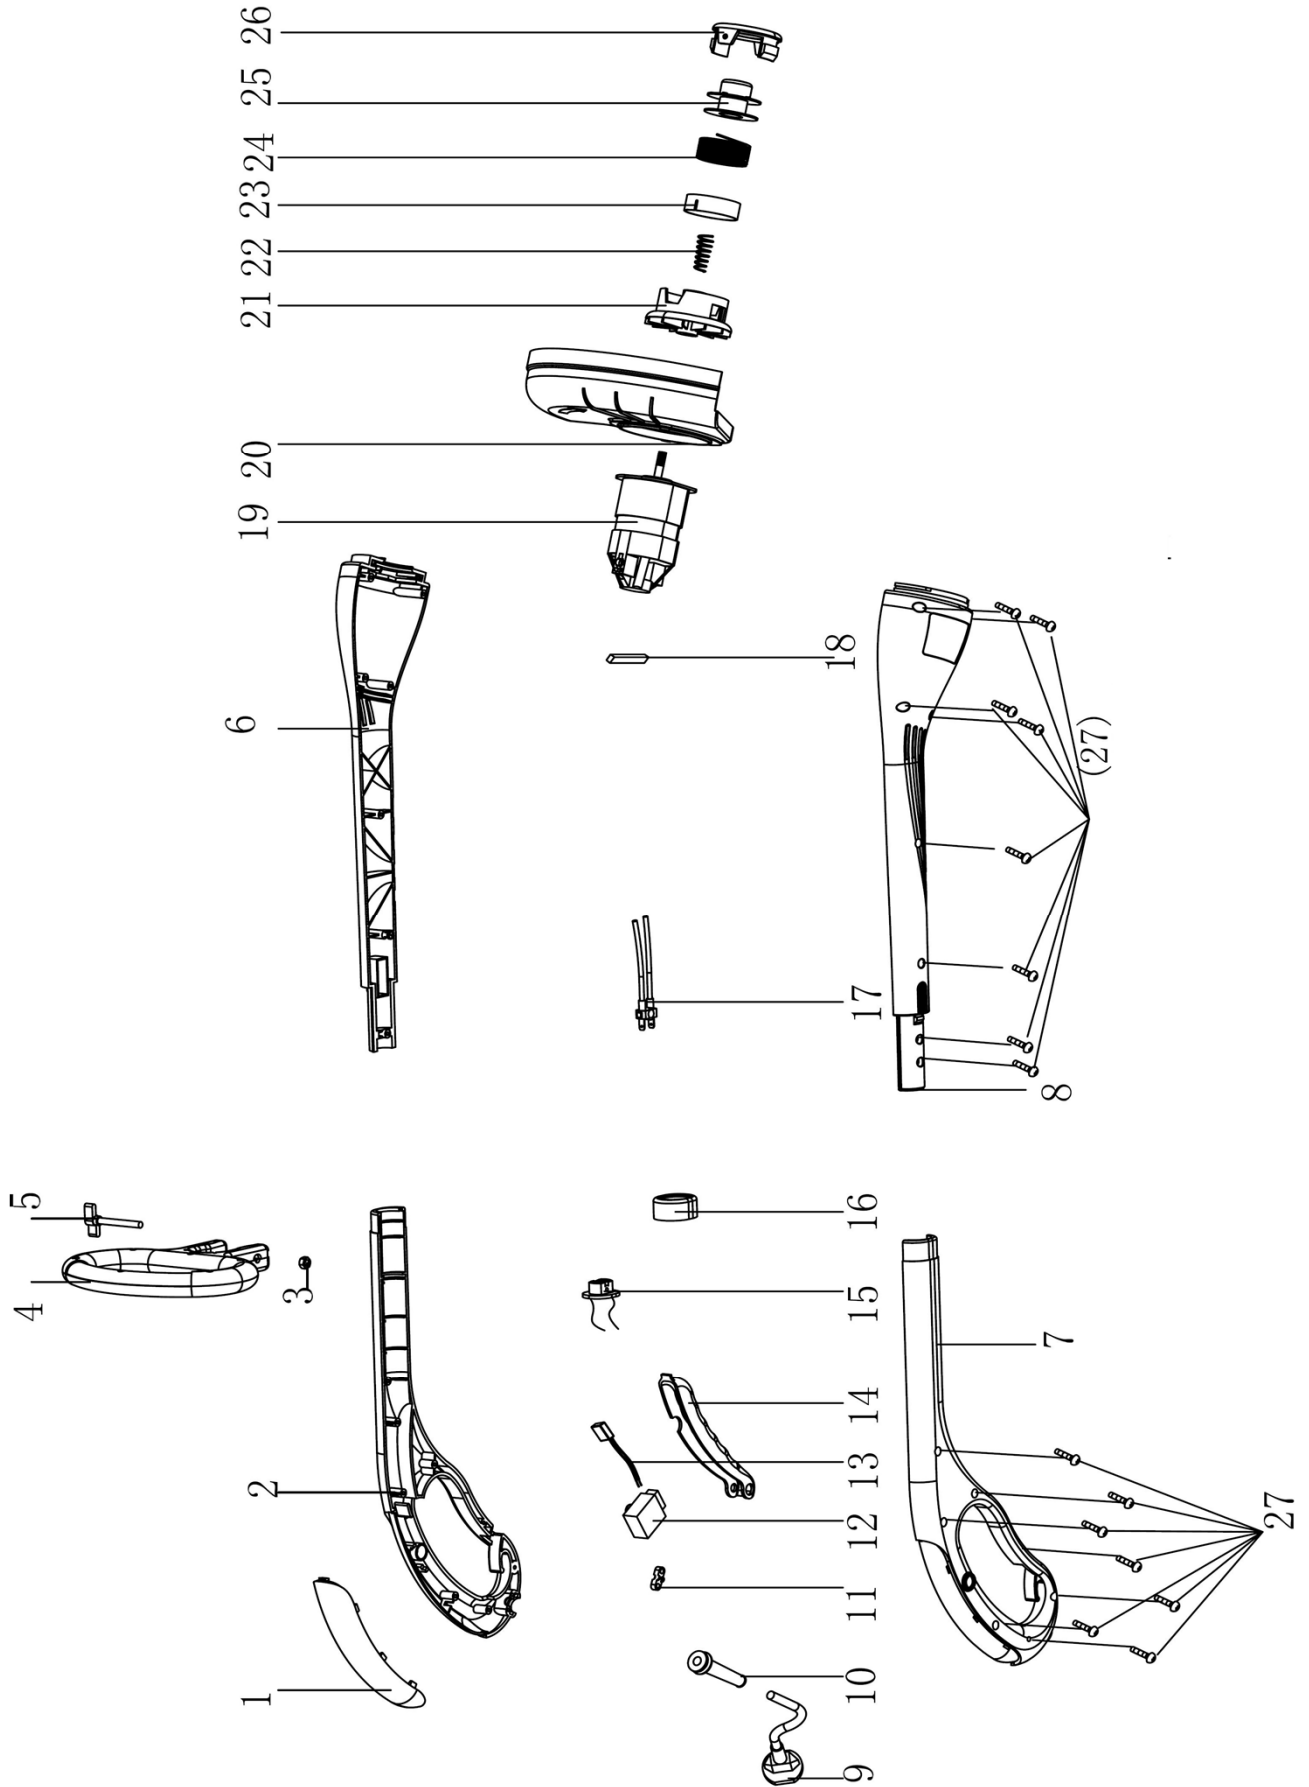

## ET 350

# EXPLODED PARTS LIST

Year: 2017

Page(s): 2/2

## ET 350

No	Code	Name	Qty	No	Code	Name	Qty
1	018469	HANDLE COVER					
2	018470	HANDLE LEFT					
3		NUT					
4	018471	HANDLE UPPER					
5		SCREW					
6	018473	LOWER HOUSING					
8							
7	018472	HANDLE RIGHT					
9	031797	CORD					
10		CORD SLEEVE					
11		CORD FLANGE					
12	018474	SWITCH ON/OFF					
13	018475	CAPACITOR					
14	018476	SWITCH TRIGGER					
15		INSERT PART					
16		RING					
17		WIRE					
18	031574	CARBON BRUSH					
19	018477	ELECTRIC MOTOR					
20	018478	NYLON HEAD GUARD					
21	029380	NYLON HEAD ASSY.					
22							
23							
24							
25							
26							
27		SCREW					
28							
29							
30							
31							
32							
33							
34							
35							
36							
37							
38							
39							
40							
41							
42							
43							
44							
45							
46							
47							
48							