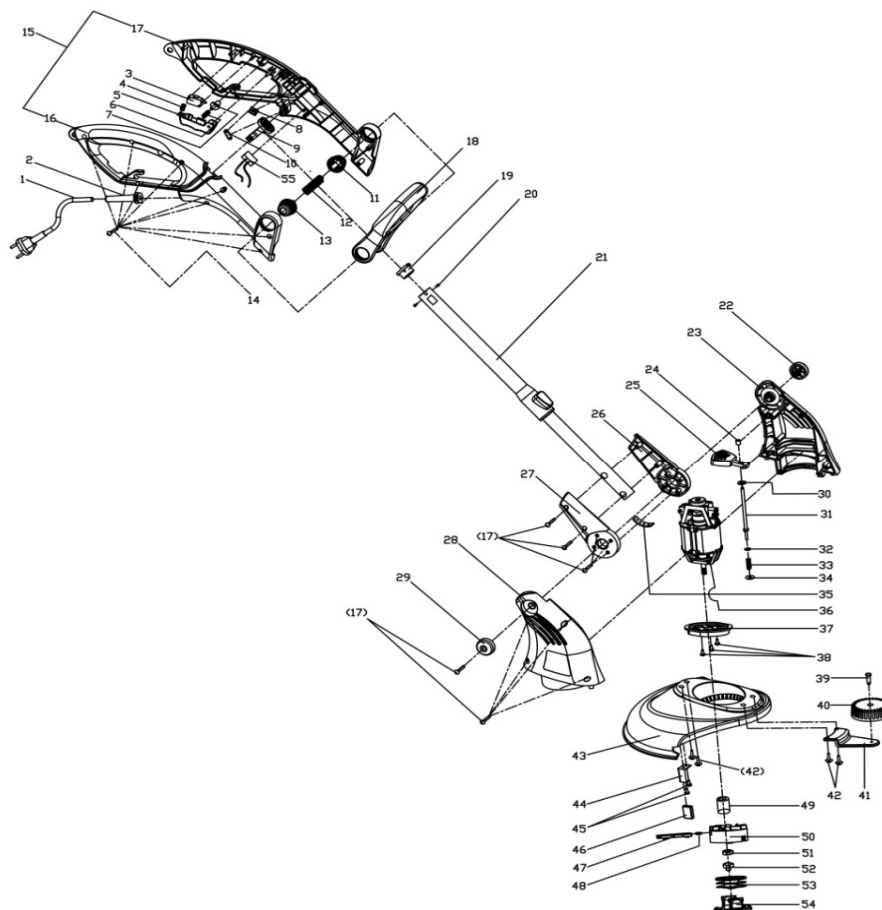

ET 500 - Lawn edge trimmer

No	Code	Name	Qty	No	Code	Name	Qty
1		Plug+power cord	1			Decorative button	1
2		Strain relief	1			Pipe extension button	1
3	018431	Main switch	1			Compression spring	1
4		Spring	1			Pin	1
5	018432	Trigger	1			Pipe connection part	1
6		Spring II	1			Front insulation covering	1
7		Self-locking button	1	22	018435	Decorative block support	1
8		Terminal block	1	23	018443	Housing support	1
9		Rolling button	1	24		Bush	1
10		Clamp	2	25	018446	Pedal	1
	023285	ST.screwST4.2x12	4	26	018448		1
11	018441	Button Support	1	27	018449		1
12	018434	Spring	1	28	018451	Housing cover	1
13	018452	Button Cover	1	29		Decorative block cover	1
14		ST.screwST4.2x15	17	30		Flat washer I	1
15		Main handle housing		31	018454	Iron pole	1
16	018436	Housing Cover	1	32		Flat washerII	
17	018437	Housing Support	1	33		Spring	1
18	018438	Front handle	1	34		Flat washer III	1
19	018439	Rear insulation covering	1	35		Adjusting patch	1
20		ST.screw ST3x6	2	36	018455	Motor Kits	
21	018440	Extension tube kits				Stator	1
		Big iron pipe	1			Rotor	1
		Little iron pipe	1			Front end	1