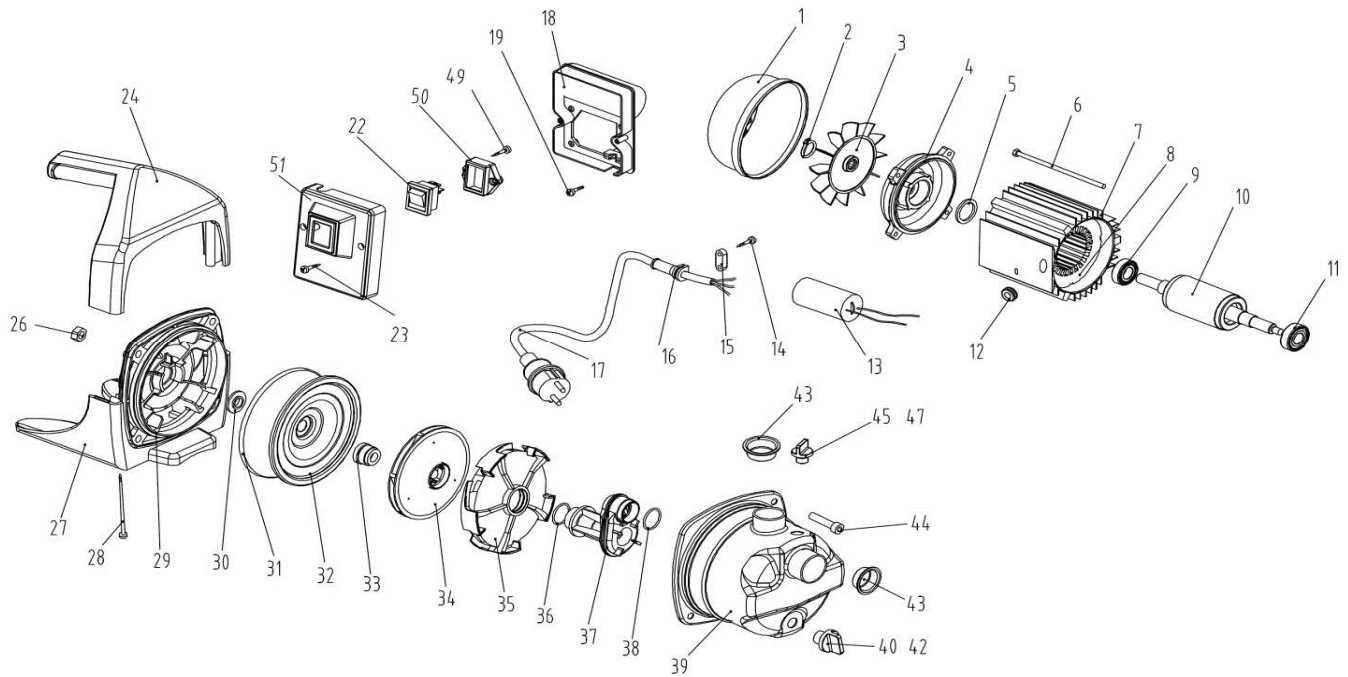

JGP 1000

No	Code	Name	Qty	No	Code	Name	Qty
1	032235	fan cover	1	28		self-tapping screw	2
2	032342	check ring	1	29	029704	front cover	1
3	032236	fan	1	30	032245	thrower	1
4	032237	rear pump housing	1	31	029706	O ring	1
5	032238	wave washer	1	32	029707	seal plate	1
6		bolt	4	33	032248	mechanical seal	1
7	032239	aluminum housing	1	34	032298	impeller	1
8	032294	stator	1	35	029710	diffuser plate	1
9	010558	bearing	1	36	032251	O ring	1
10	032295	rotor	1	37	032299	diffuser	1
11	010771	bearing	1	38	032253	O ring	1
12		wire sheath	1	39	029714	pump head	1
13		20uF capacitor	1	40	029715	valve cover	1
14		customized self-tapping screw	2	42	032300	O ring	1
15		cable block	1	43	032256	dustproof cover	2
16		cable sheath	1	44		screw	4
17		power line	1	45	032263	valve cover	1
18	032242	junction box	1	47	032259	O ring	1
19		screw	4	49		customized self-tapping screw	2
22	032243	waterproof switch	1	50	032257	switch block	1
23		customized self-tapping screw	2	51	032258	junction box cover	1
24	032296	hand shank	1			screw	2
26		nut	4			tablet socket	4
27	032297	base	1			lug plate	1