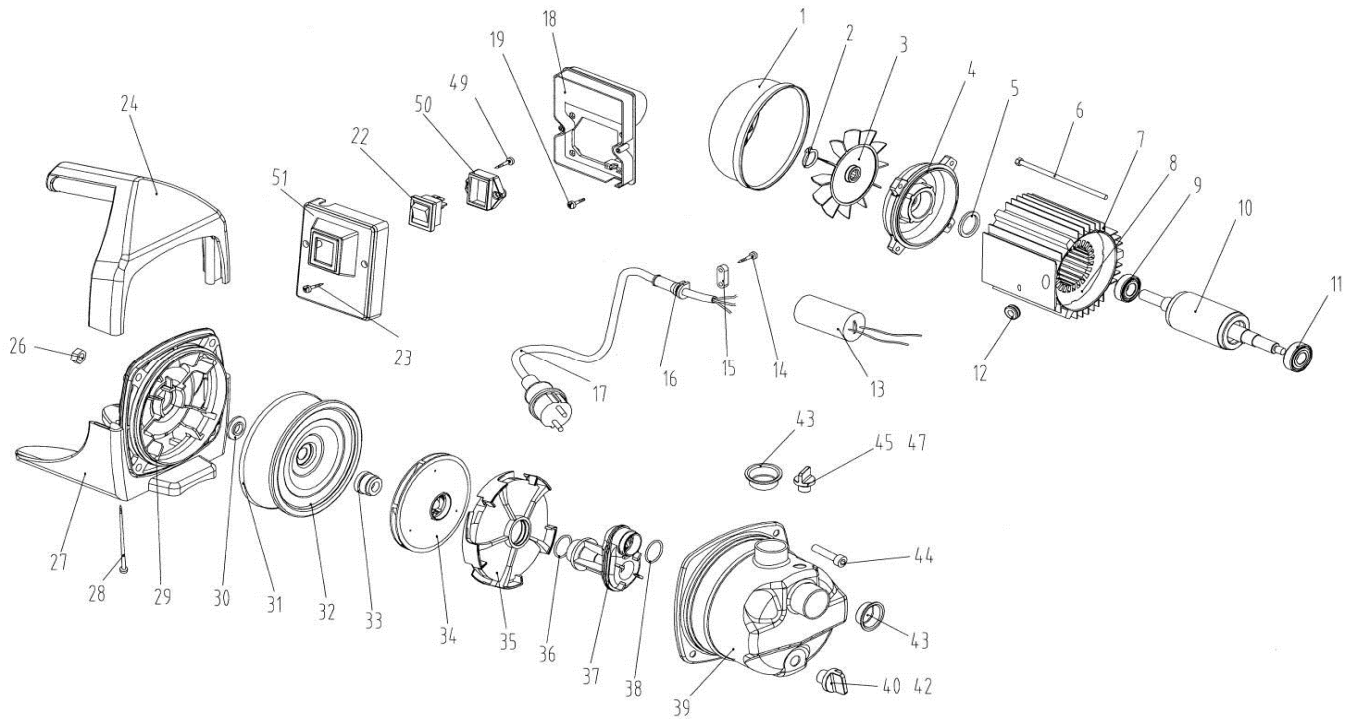

JGP 600

No	Code	Name	Qty	No	Code	Name	Qty
1	032235	fan cover	1	28		screw	2
2	032342	check ring	1	29	029704	front cover	1
3	032236	fan	1	30	032245	thrower	1
4	032237	rear pump housing	1	31	029706	O ring	1
5	032238	wave washer	1	32	029707	seal plate	1
6		bolt	4	33	032248	mechanical seal	1
7	037637	aluminum housing	1	34	039427	impeller	1
8	037638	stator	1	35	032250	diffuser plate	1
9	024730	bearing	1	36	032251	O ring	1
10	037639	rotor	1	37	039428	diffuser	1
11	028410	bearing	1	38	032253	O ring	1
12		wire sheath	1	39	029714	pump head	1
13	037640	12uF capacitor	1	40	029715	valve cover	1
14		screw	2	42	032300	O ring	1
15		cable block	1	43	032256	dustproof cover	2
16		cable sheath	1	44		screw	4
17		power line	1	45		valve cover	1
18	032242	terminal box body	1	47	032259	o ring	1
19		screw	4	49		screw	2
22	032243	waterproof switch	1	50	032257	switch block	1
23		screw	2	51	032258	terminal box cover	1
24	037642	Square handle	1				
26		Nut	4				
27	032297	Base	1				