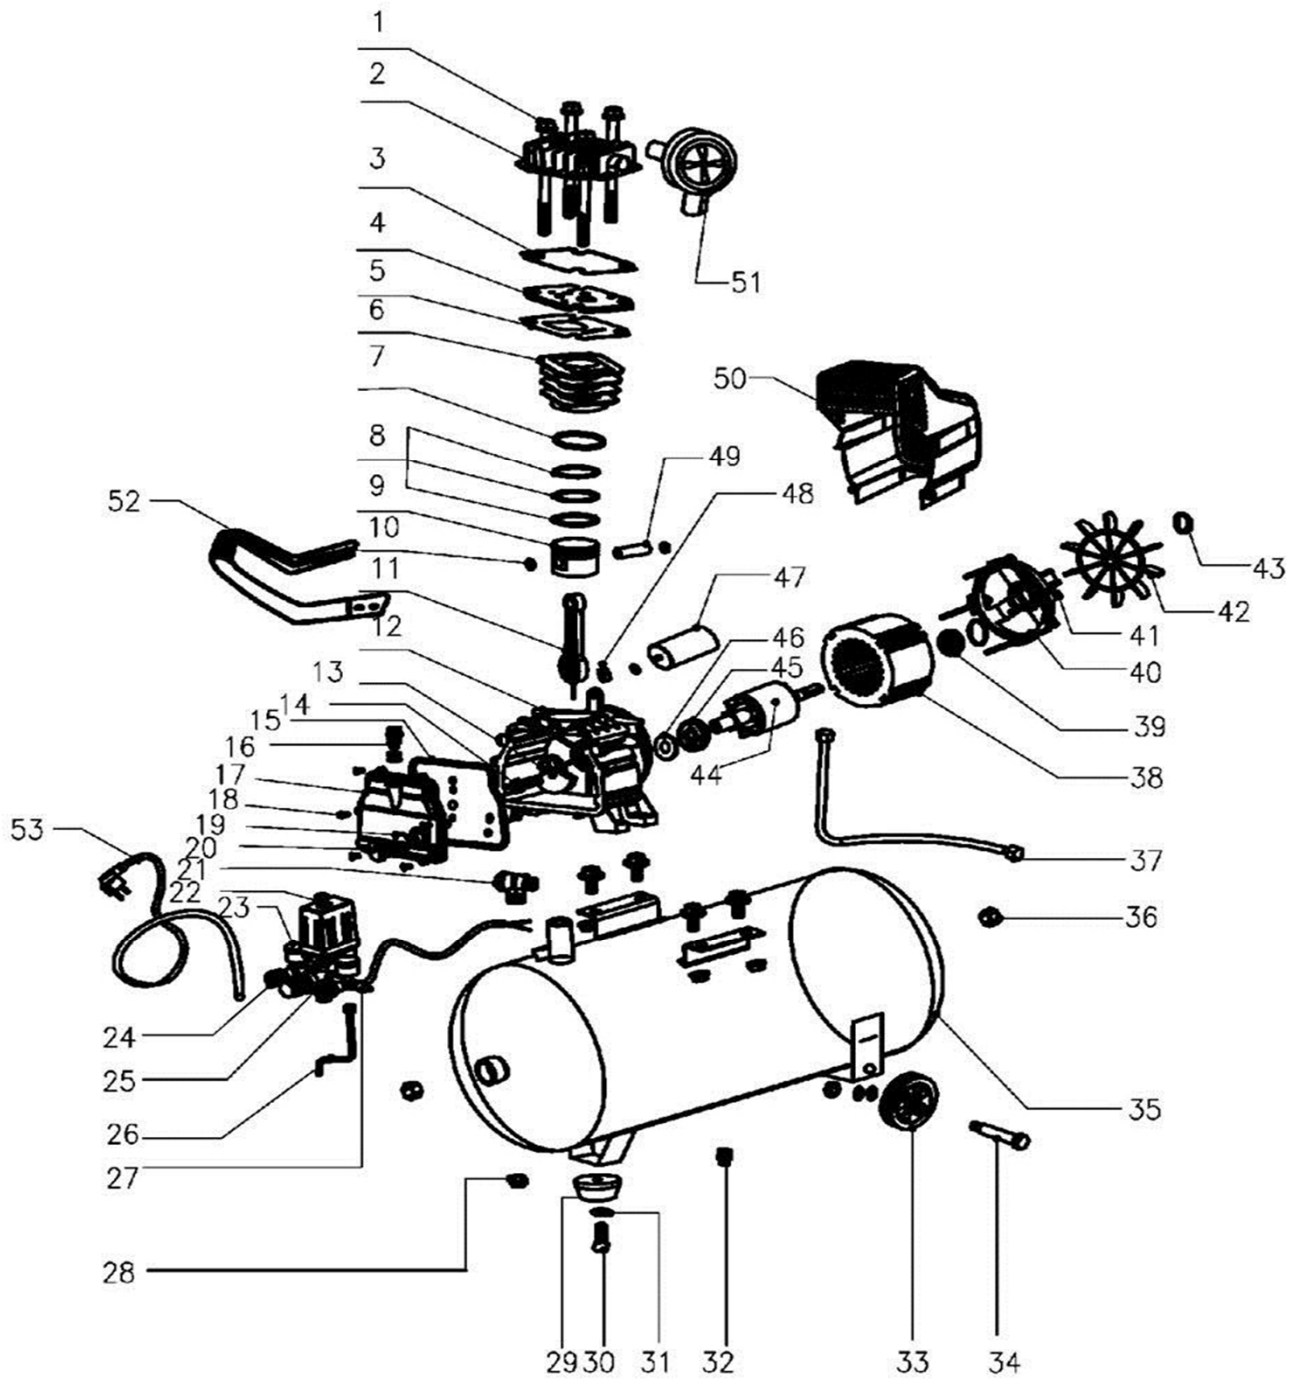

BM 24/50 L (model 2016-...)

Compressor

EXPLODED PARTS LIST

Year: 2017

Page(s): 2/2

BM 24/50 L (model 2016 - ...)

No	Code	Name	Qty	No	Code	Name	Qty
1		Bolt M8x103	4	49		Piston pin	1
2	044950	Cylinder cover	1	50	046000	Fan cover	1
3	044951	Cylinder cover gasket	1	51	046001	Air filter	1
4	044952	Valve plate	1	52	046002	Plastic hand	1
5	044953	Valve plate gasket	1				
6	044954	Cylinder	1				
7	044955	Cylinder gasket	1				
8	044956	Piston ring	3	23	045986	Pressure gauge	2
9	044957	Piston	1	24		Quick couplers	2
10		Circlip	2	25		Regulator valve	1
11	044958	Conneting rod	1	27		Safety valve	1
12	044959	Crank case	1				
13	045980	Crank	1				
14		Hex bolt M8x22(left)	1				
15	045981	Rubber gasket	1				
16	045982	Breath pipe	1				
17	045983	Crank case cover	1				
18		Bolt M6x10	6				
19		Oil leveler gasket	1				
20	045984	Oil leveler	1				
21	045985	Only-way valve	1				
22		Pressure switch	1				
26	045987	Release pipe	1				
28		Nut M8	3				
29	045988	Washer foot	1				
30		Bolt M8*25	1				
31		Washer 8	1				
32	045989	Drain valve	1				
33	045990	Wheel	2				
34	045992	Wheel bolt M10	2				
35		Tank	1				
36		Stem Rp1/2	2				
37	045993	Discharge pipe	1				
38	045994	Stator	1				
39	022403	Bearing 6203	1				
40	045995	Motor cover	1				
41		Bolt M5x105	4				
42	045996	Fan	1				
43		Circlip	1				
44	045997	Rotor	1				
45	019614	Bearing 6204	1				
46	045998	Sealing ring	1				
47	045999	Capacitance	1				
48		Nut M8	1				

Compressor