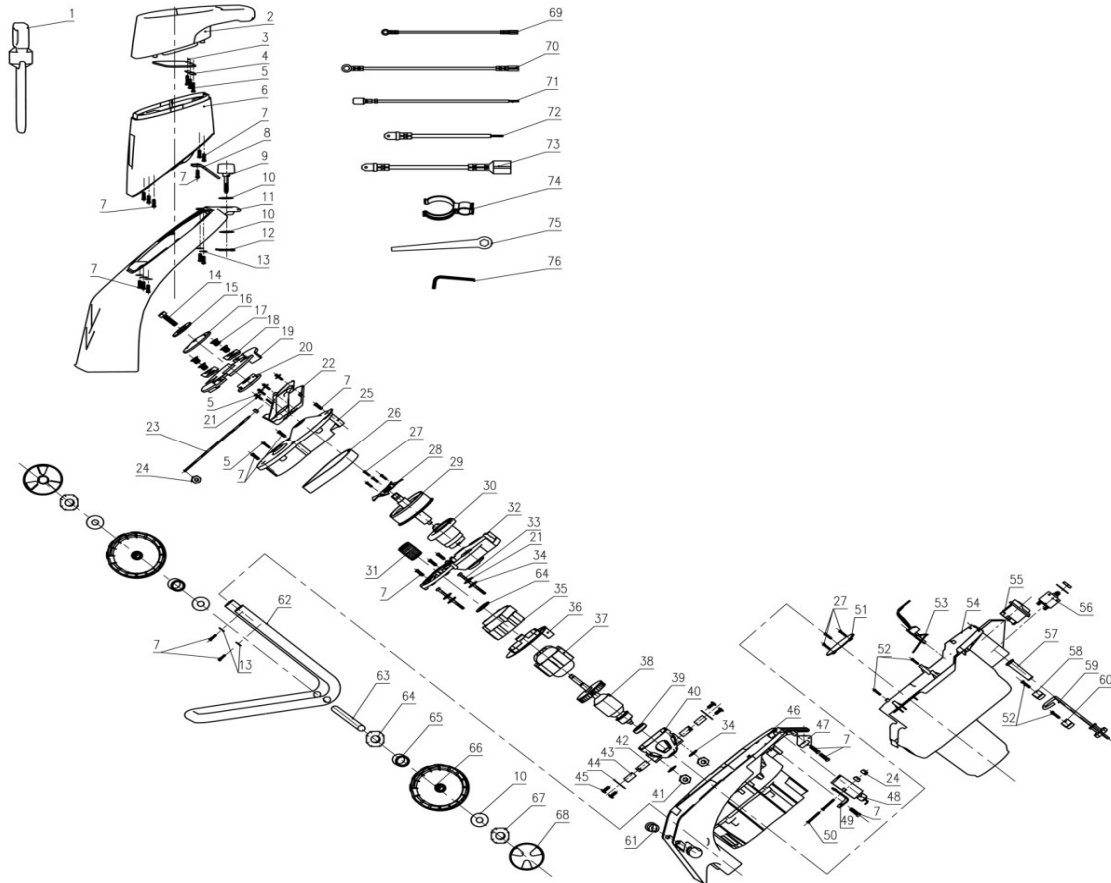

VC 2400

No	Code	Name	Qty	No	Code	Name	Qty
1	036584	Plunge rod	1	25	036597	Reduce box upper cover	1
2	036585	Feeder hopper	1	26	036598	Belt	1
3		Splash guard	1	27		Self tapping screw 4*14	7
4		Press bar	1	28		Helix	1
5		Self tapping screw 4*18	15	29	036599	Big belt pulley	1
6	036586	Upper housing	1	30	036600	Eccentrik wheel	1
7		Self tapping screw 5*20	29	31	036601	Small belt pulley	1
8	036587	Switch pin	1	32	036602	Reduce box lower cover	1
9		Knob	1	33		Stator screw	2
10		Washer	4	34		Washer	4
11	036589	Lower housing	1	35	036603	Motor front support	1
12		Forelock	1	36	036604	Wind screen	1
13		Washer	9	37	036605	Stator	1
14		Hexagonal screw 8*30	1	38	036606	Rotor	1
15		Washer	1	39	015662	627 bearing	1
16		Briquet	1	40	027000	Motor rear support	1
17		Sunk hex screw 10*12	4	41		Hexagonal nut M4	2
18	036590	Blade	2	42	036608	Carbon brush 1/1	2
19	036591	Static blade	1	43	036609	Brush holder	2
20	036596	Transmission shaft	1	44		Brush holder clamp	2
21		Washer	10	45	036570	Self tapping screw 3*8	4
22		Dust against plate	1	46	036610	Motor base	1
23		Pull rod	1	47		Fixed nut	1
24		Self locking nut M4	4	48	036611	Switch	1