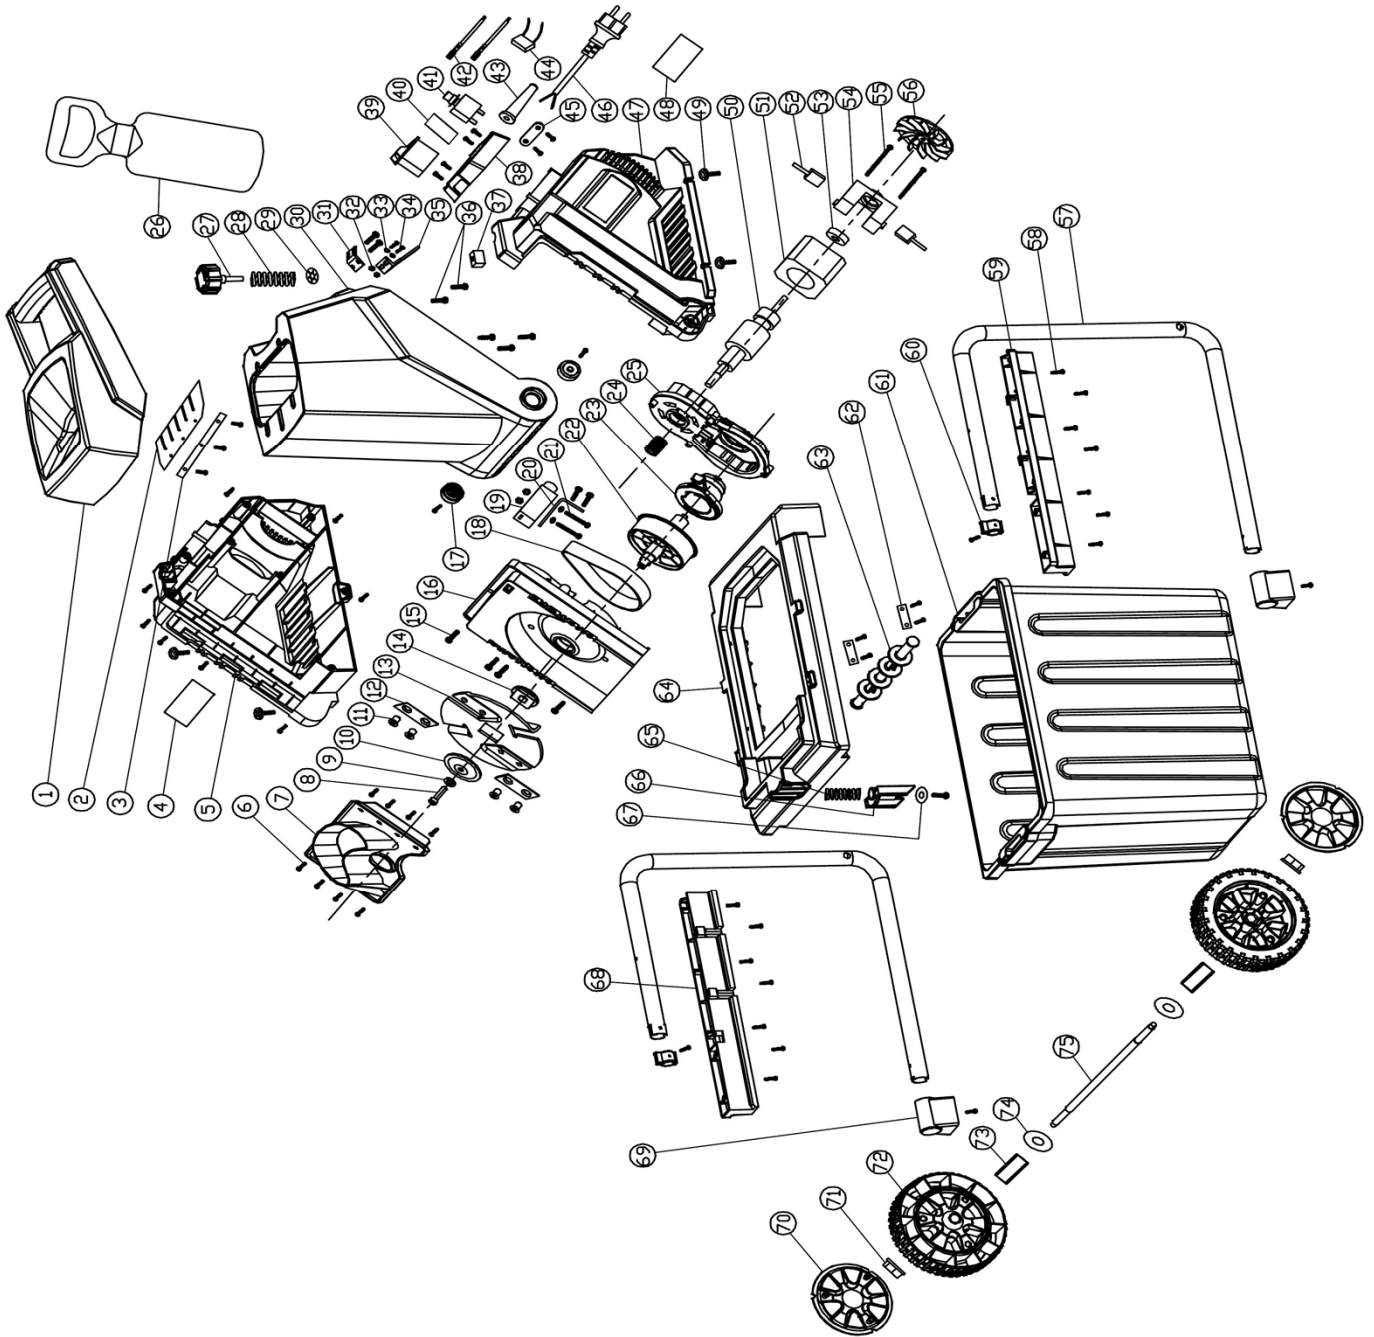

## VC 2500

# EXPLODED PARTS LIST

Year: 2017

Page(s): 2/2

## VC 2500

No	Code	Name	Qty	No	Code	Name	Qty
1	044554	feeder hopper	1	49		screw	4
2		Scraps defend block	1	50	044576	armature	1
3		Clamp bar	1	51	044577	field	1
4		label	1	52	044578	carbon brush	2
5	044555	right housing	1	53		bearing	1
6		screw	35	54	044579	brush holder	1
7	044556	Blade defend block	1	55		field screw	2
8	044557	internal hex nut	1	56	044580	fan	1
9		spring washer	1	57		Support tube	2
10	044558	clamp block	1	58		screw	14
11	044559	hex nut	4	59		left hook clip	1
12	044560	blade	2	60		tube stopper	2
13	044561	blade plate	1	61	044581	collection box	1
14	044562	drive block	1	62		clamp plate	2
15		screw	12	63		defend wheel	1
16	044563	up cover of gear box	1	64	044582	body support	1
17		connecting knob	2	65		spring	1
18		belt	1	66		pull pin	1
19	044565	overload switch	1	67		washer	1
20		Switch frame plate	1	68		right hook clip	1
21		screw	2	69		food washer	2
22	044566	Big belt wheel	1	70	044583	wheel cover	2
23	044567	Eccentric wheel	1	71	044547	hex nut	2
24	044568	small belt wheel	1	72	044584	wheel	2
25		down cover of gear box	1	73		wheel spindle sheath	2
26		Flat push stick	1	74		washer	2
27		knob	1	75	044585	connecting pole	1
28		spring	1	76			
29		Retaining ring	1				
30	044570	up housing	1				
31		Bolt frame plate	1				
32		Nut	4				
33		spring washer	4				
34		screw	2				
35	044571	switch pin	1				
36		H type screw	2				
37		Fixup nut	1				
38	044572	switch box	1				
39	044573	Electonmagnetic switch	1				
40		label	1				
41	044574	Overcurrent protection	1				
42		connecting wire	2				
43		cord sheath	1				
44		capacitor	1				
45		cord clamp plate	1				
46		supply cord	1				
47	044575	left housing	1				
48		label	1				