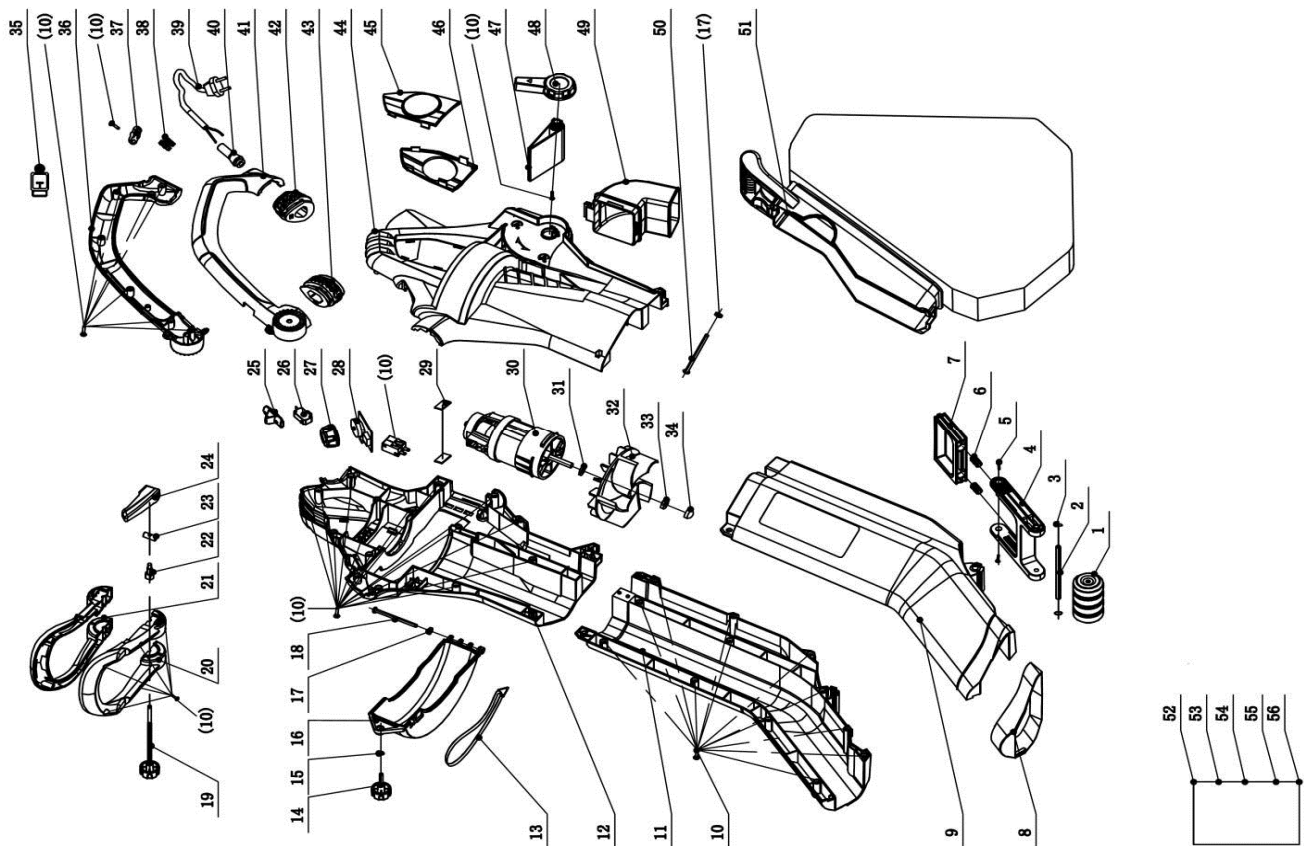

VEBV 2800

No	Code	Name	Qty	No	Code	Name	Qty
1	037232	wheel	1	22		connector	1
2	037233	shaft	1	23		connecting pin	1
3	037234	wheel ring	2	24	037249	vice Grip Trigger	1
4	037235	wheel support	1	25	037250	push button	1
5		screw	2	26	037251	speed control switch knob	1
6	037236	spring	2	27	037252	inner conductors	1
7	037237	button	1	28	037253	switch	3
8	037238	Trim	1	29		rubber mat	2
9	037239	left tube	1	30	037254	motor assembly	1
10		screw	45			rotator	1
11	037240	right tube	1			stator	1
12	037241	right housing	1			electric rear	1
		nut	1			motor Front	1
13	037242	belt	1			carbon brush	2
14	037243	knob	1			brush holder	2
		knob inserts	1			bearing	2
15		E type circlip	1			screw	2
16	037244	cover	1			flat washer	2
17		nut	3			shells pad	2
18		screw	1			screw	2
19	037245	knob	1			nut	2
		knob inserts	1	31		blade lining ring	1
20	037246	upper second handle	1	32	037255	fan	1
21	037247	down second handle	1	33		nut	1