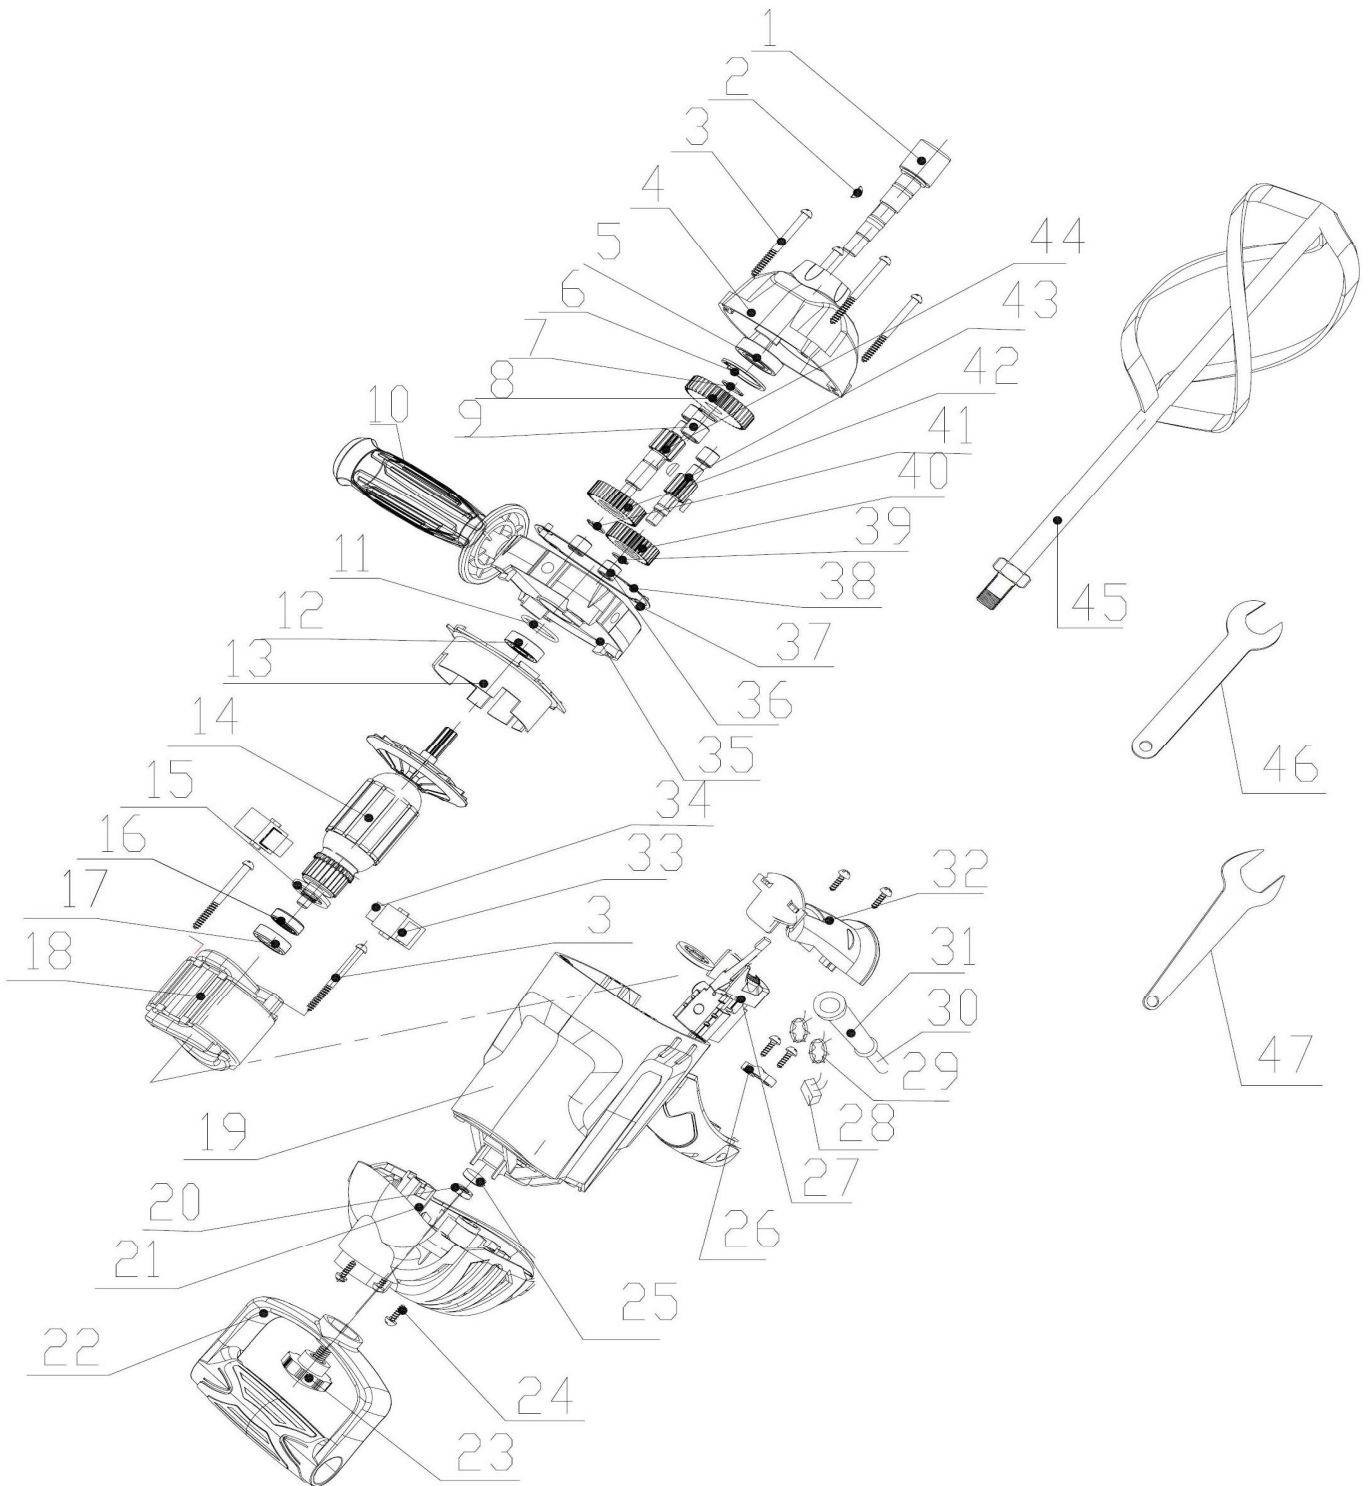

VEM 1050

EXPLODED PARTS LIST

Year: 2019

Page(s): 2/2

VEM 1050

No	Code	Name	Qty	No	Code	Name	Qty
1	026914	output shaft	1				
2		seni circular key 3x3,7x10	3				
3		screw ST4,8x48	6				
4	026916	gear box	1				
5		bearing 6002	1				
6		elastic collar 32	1				
7		elastic collar 15	1				
8	026917	gear for output shaft	1				
9	026918	bearing hk 1010	1				
10	038288	handle (including screw M10x38)	1				
11	026919	ring o	1				
12		bearing 6000	1				
13	026921	fan guide	1				
14	026922	rotor	1				
15		insulation ring	1				
16		bearing 608	1				
17	026923	rubber cover 608	1				
18	026924	stator	1				
19	026925	motor housing	1				
20		screw M8	1				
21	026926	back cover for motor housing	1				
22	037524	back handle	1				
23		bolt for handle fixing	1				
24		screw st3,8x14	8				
25		Inside cover for back handle	1				
26		cabl pressing board	1				
27	026927	switch	1				
28		capalitar	1				
29		inductor	2				
30	035025	cable	1				
31		carble sleeve	1				
32	035026	handle cover	1				
33	026928	brush hold sets	2 sets				
34	026929	carbon brush	2				
35	026930	middle cover	1				
36	026931	bearing hk0810	4				
37	026932	pin ø4x6	2				
38	026933	sealed washer	1				
39		elastic collar 10	1				
40	026934	big gear for main driving shaft	1				
41		elastic collar 12	2				
42	026935	big gear for sub-driving shaft	1				
43	026936	main driving shaft	1				
44	026937	sub-driving shaft	1				
45		mixer	1				
46		spanner 22	1				
47		spanner 19	1				
48							