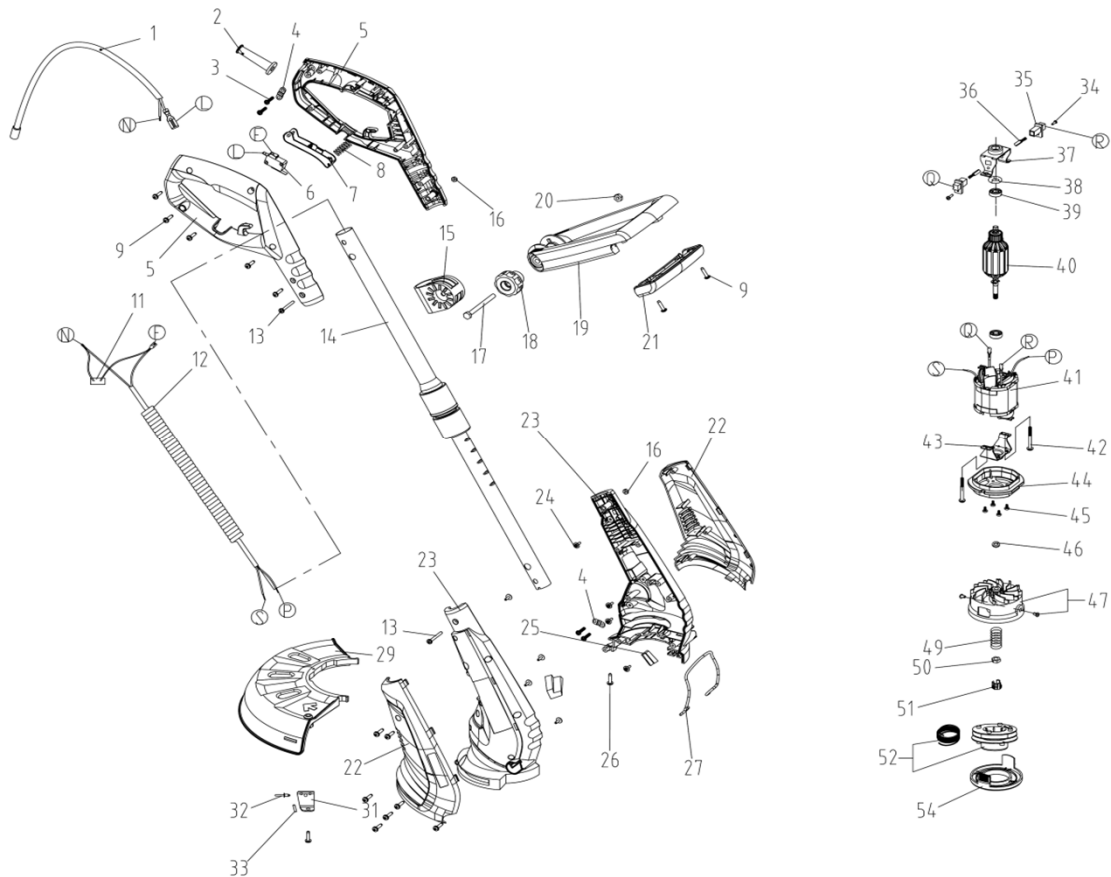

VET 350 P - Lawn trimmer

No	Code	Name	Qty	No	Code	Name	Qty
1		Power Cord	1	26		Screw	2
2		Cable Protector	1	27		Space Guard	1
3		Screw	2	29	037421	Guard	1
4		Cord clamp	1	31	037422	Cutting Blade	1
5	037409	Left/Right Handle	1	32		Rivet	1
6	037410	Switch	1	33		Blade Protector	1
7	037411	Switch Botton	1	34		Screw	2
8		Spring	1	35	037423	Brush Holder	2
9		Screw	12	36	037424	Carbon Brush(Pair)	1
11		Capacitor	1	37	037425	Rear Bracket	1
12	037415	Coiled Cable	1	38		Washer	1
13		Screw	2	39		Ball Bearing	1
14	037416	Tube	1	40	037426	Rotor	1
15		Vice-Hand Fixed Rack	1	41	037427	Stator	1
16		Nut	2	42		Screw	2
17		Screw	1	43	037425	Front Motor Bracket	1
18		Lock Button	1	44	037429	Cover	1
19	037417	Auxiliary Handle	1	45		Screw	4
20		Nut	1	46		Washer	1
21	037418	Auxiliary Handle Cover	1	47		Fan	1
22	037419	Left/Right Housing Husk	1	49		Spring	1
23	037420	Left/Right Housing	1	50	037430	Nut	1
24		Self Tapping Screw	8	51		Seal	1
25		Rubber Spacer	2	52		Spool&Line	1