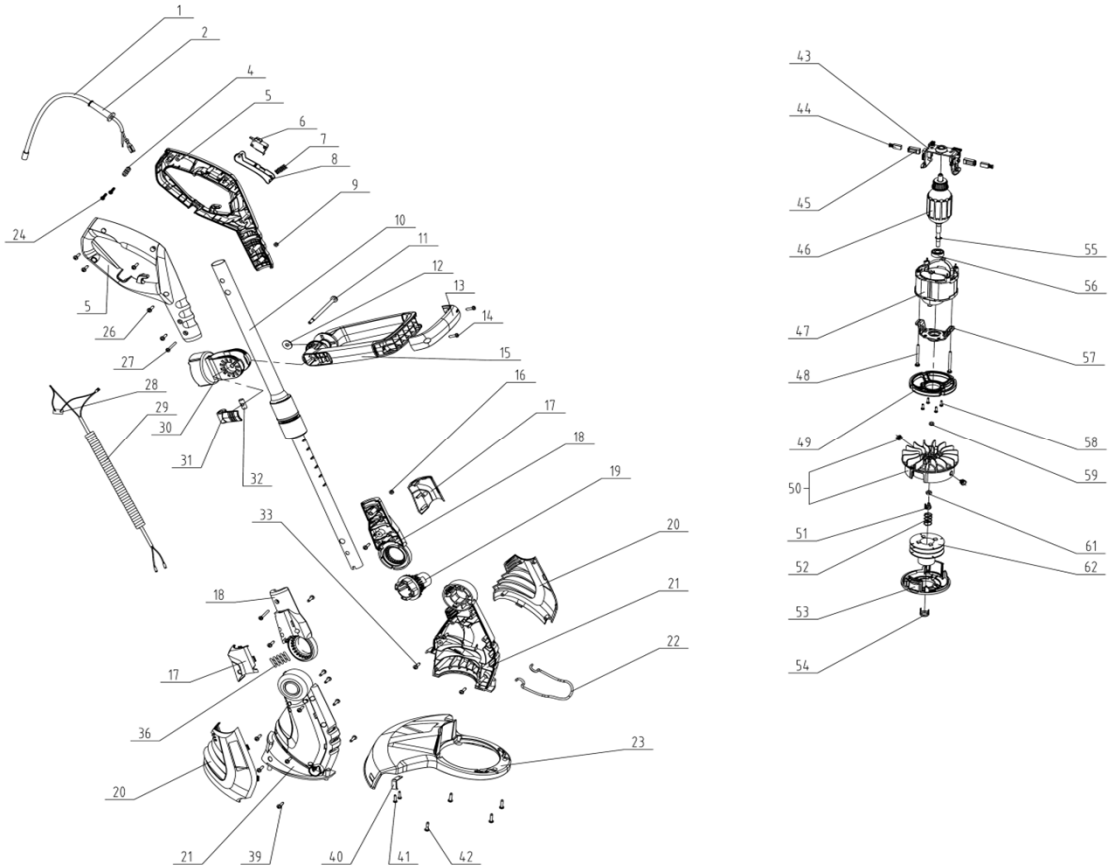

VET 550 P - Lawn trimmer

No	Code	Name	Qty	No	Code	Name	Qty
1		Cord & Plug	1	27		Screw	2
2		Cable Protector	1	28		Capacitor	1
4		Cord Clamp	1	29	037457	Coiled Cable	1
5	037449	Left/Right Handle	1	30		Vice-Hand Fixed Rack	1
6	037459	Switch	1	31		Lock Button	1
7		Spring	1	32		Nut	1
8	037455	Switch Bottom	1	33		Self Tapping Screw	10
9		Nut	1	36		Compression Spring	1
10	037453	Telescope Tube	1	39		Screw	5
11		Screw	1	40	037452	Cutting Blade	1
12		Washer	1	41		Self Tapping Screw	2
13	037454	Auxiliary Handle Cover	1	42		Screw	4
14		Screw	2	43	037445	Rear Bracket	1
15	037458	Auxiliary Handle	1	44	037444	Carbon Brush(Pair)	1
16		Nut	1	45	037451	Brush Holder	2
17		Swivel Shell Assembly Buff	1	46	037450	Rotor	1
18	037456	Swivel Shell Assembly	1	47	037447	Stator	1
19		Lock Button	1	48		Screw	2
20		Left/Right Housing Husk	1	49		Fixing Block	1
21	037460	Left/Right Housing	1	50	037443	Cutting head cover	1
22		Space Guard	1	51		Insulation Cap	1
23	037446	Guard	1	52		Spring	1
24		Screw	2	53		Cutting Head Cover	1
26		Screw	5	54		Bottom Cover	1