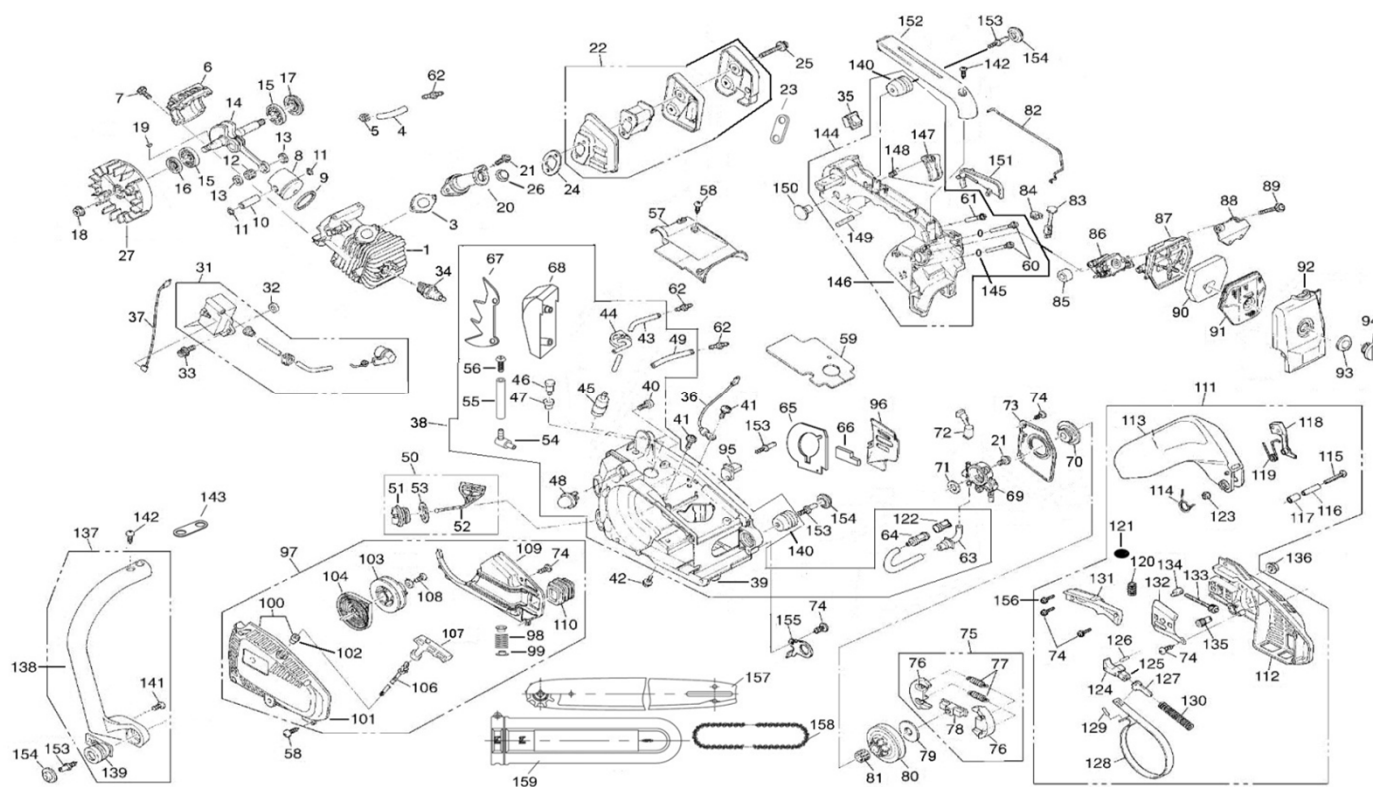

VGS 12

No	Code	Name	Qty	No	Code	Name	Qty
1	025362	cylinder components	1	25		bolt, hexagon hole M5×45	2
2				26		supporting bead	1
3	035196	intake tube gasket	1	27	025374	rotor assembly	1
4		pressure pipe	1	28			
5		clip	1	29			
6	25366	crankcase	1	30			
7		bolt, hexagon hole M5×22	4	31	025372	igniter assembly	1
8	025363	piston	1	32		igniter washer	2
9	025364	piston ring	1	33		bolt, hexagon hole M4×18	2
10	025370	piston pin	1	34	10866	spark plug	1
11	025371	piston pin circlip	2	35	017064	engine switch	1
12	025396	needle bearing 8×11×9	1	36		ground wire	1
13	25397	needle bearing washer	2	37		flameout wire	1
14	025365	crankshaft components	1	38		base components	1
15	16290	bearing 6001	2	39	025382	base	1
16	025368	oil seal 12×22×5	1	40		screw ST4.2×12	2
17	025369	oil seal 12×28×6	1	41		bolt, hexagon hole M5×18	4
18		nut M8×1	1	42		bolt M5×16	1
19	010635	key 3×3.5×10	1	43	19886	fuel pipe	1
20	025373	air intake tube	1	44		pipe base	1
21		screw M4×14	4	45	10871	fuel filter	1
22	025375	muffler assembly	1	46	17065	balancer	1
23		muffler washer	1	47	12292	balancer root	1
24	036898	muffler gasket	1	48	010532	primer bulb	1