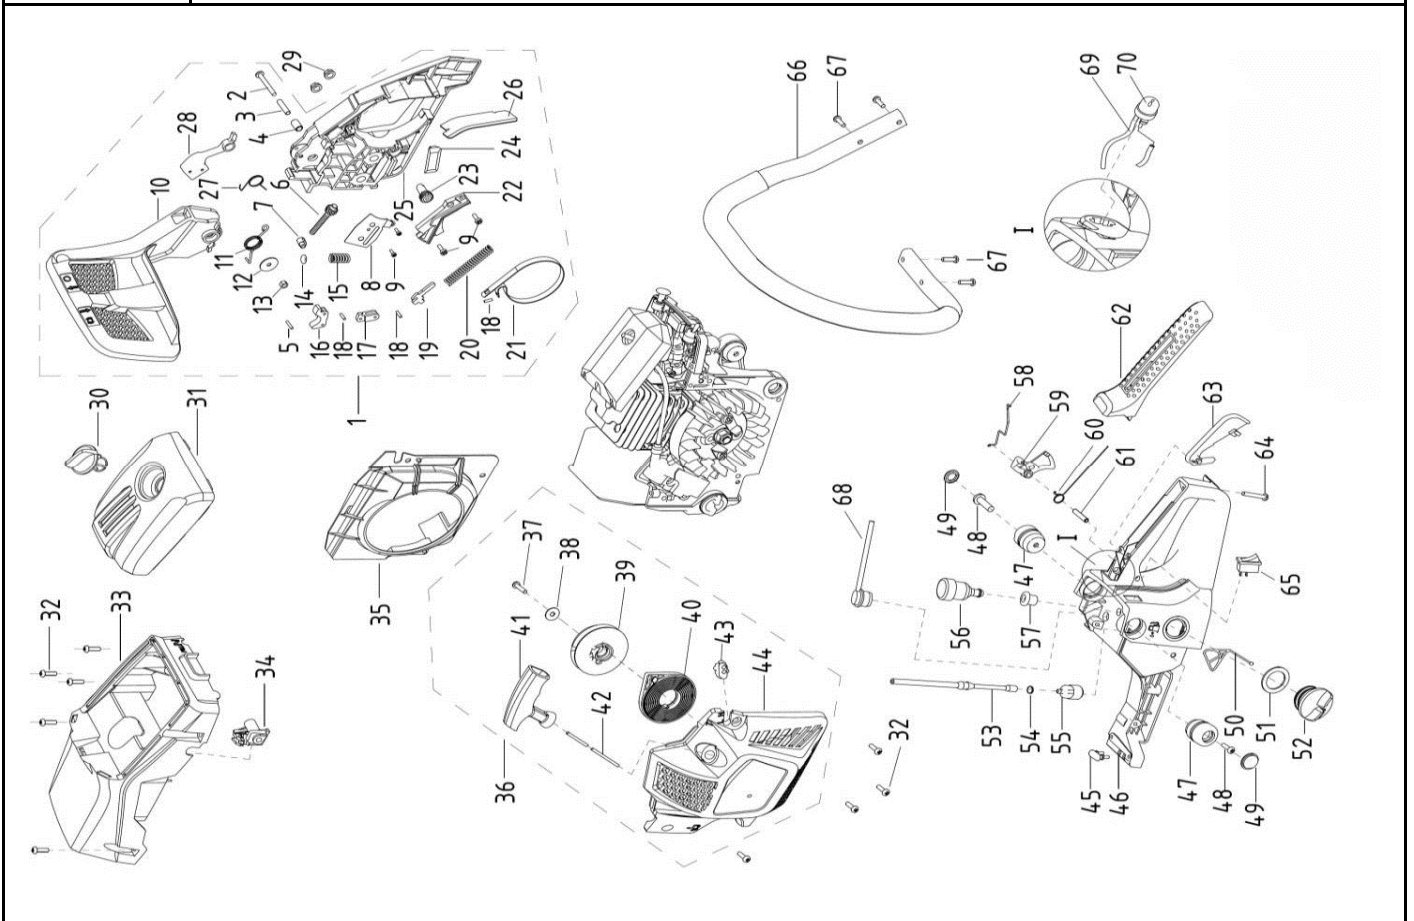

VGS 24 P - Base unit

No	Code	Name	Qty	No	Code	Name	Qty
1	031908	right cover assembly	1	25		right cover	1
2		screw M5×40	1	26		dust shield	1
3		shield pipe	1	27		heavy block spring	1
4		pipe	1	28		heavy block	1
5		pin 3×14	1	29	010658	nut M8	2
6	031915	tightener screw	1	30	031910	air filter lock nut	1
7		tension block	1	31	031911	air filter cover	1
8		tensioner cover plate	1	32		screw M5×16	9
9		tapping screw ST4.2×9.5	4	33	031912	upper cover plate	1
10		front damper	1	34		idle adjusting guide set	1
11	010508	brake torsion rod spring	1	35		guide flow cover	1
12		washer 5.2×20×1.2	1	36	031913	starter assembly	1
13		nut M5	1	37		tapping screw ST4.8×14	1
14		spring base	1	38		washer 5	1
15		front damper spring	1	39	10717	starter palte	1
16		main lever	1	40	23056	start coil spring	1
17		secondary pull-rod	1	41	10608	start handle	1
18		pin 3×9	3	42	10609	start stretching wire	1
19		brake control rod	1	43		LH sheathing	1
20		brake spring	1	44		starter cover	1
21		brake strap	1	45		shock rubber	1
22		brake spring cover plate	1	46	031914	base	1
23	031916	tension gear	1	47	10666	shock rubber gland	2
24		chain guide block	1	48		screw	2