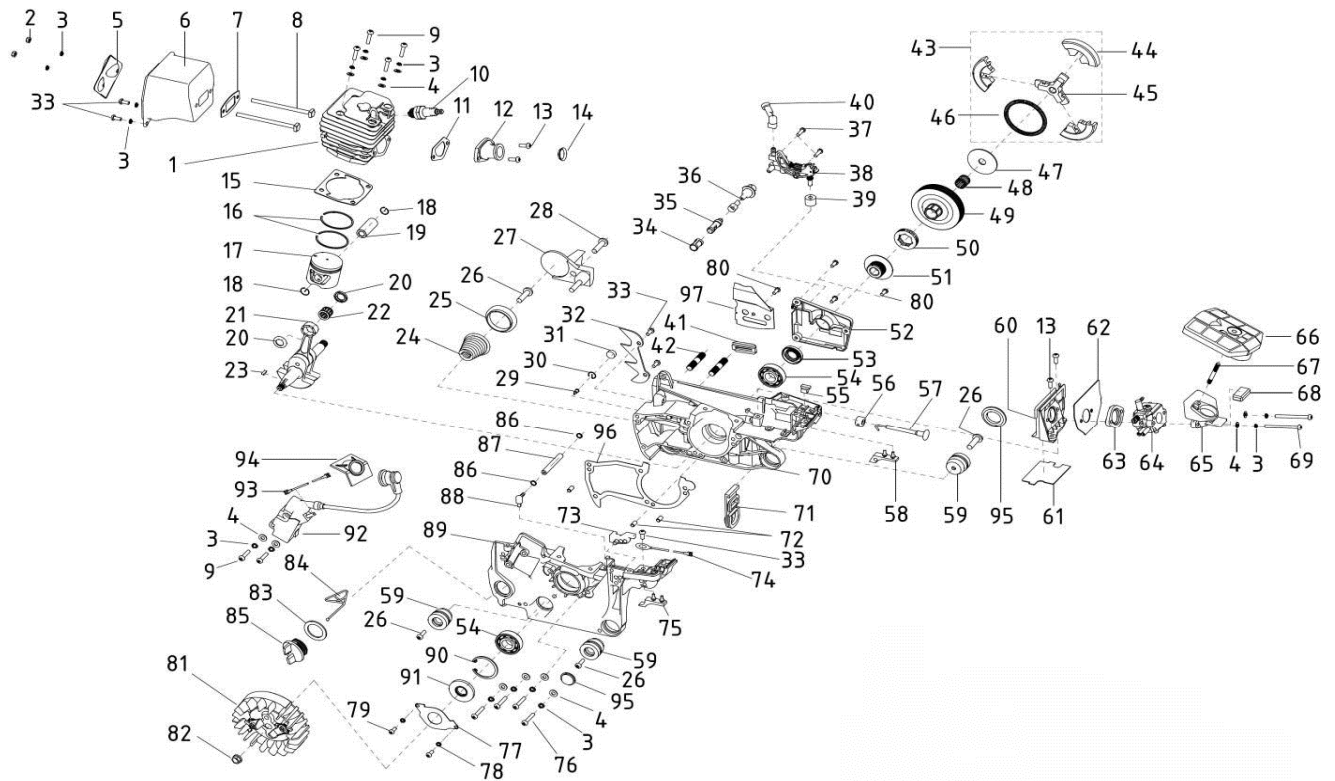

VGS 24 P - Engine parts

No	Code	Name	Qty	No	Code	Name	Qty
1	010688	cylinder	1	25	017073	conical spreader base	1
2		nut M5	2	26		tapping screw ST4.8×16	4
3		washer 5	15	27	013213	chain shield	1
4		washer 5	13	28		screw M5×16	1
5		muffler cover plate	1	29	026981	aeration jet	1
6	010690	muffler body	1	30		aeration jet circlip	1
7	10612	muffler sealing plate	1	31		sponge transition block	1
8	10613	muffler connecting screw	2	32	031902	pinion rack	1
9		screw M5×20	6	33		screw M5×10	5
10	10542	spark plug	1	34	010637	oil filter screen	1
11	010698	air intake tube sealing plate	1	35	010639	oil filter	1
12	010700	air intake tube	1	36	010642	oil tube	1
13		screw M5×12	4	37		screw M4×14	2
14		hold coil	1	38	10644	oil pump	1
15	10621	cylinder sealing plate	1	39		sponge transition coil	1
16	010704	piston ring	2	40	010760	nozzle	1
17	010706	piston	1	41		chain guide block	1
18	010707	piston pin circlip	2	42	13198	double-screw bolt AYM8-M8×26-8.8	2
19	010708	piston pin	1	43	10648	clutch	1
20	031921	needle bearing ring	2	44		shoe block	3
21	031922	crank shaft components	1	45	10649	retainer	1
22	010712	needle bearing 11×15×12.5	1	46		clutch spring	1
23	10635	semicircular key 3×3.5×10	1	47	010765	clutch adjusting washer	1
24	013211	conical spring base	1	48	10656	needle bearing 12×15×14.5	1