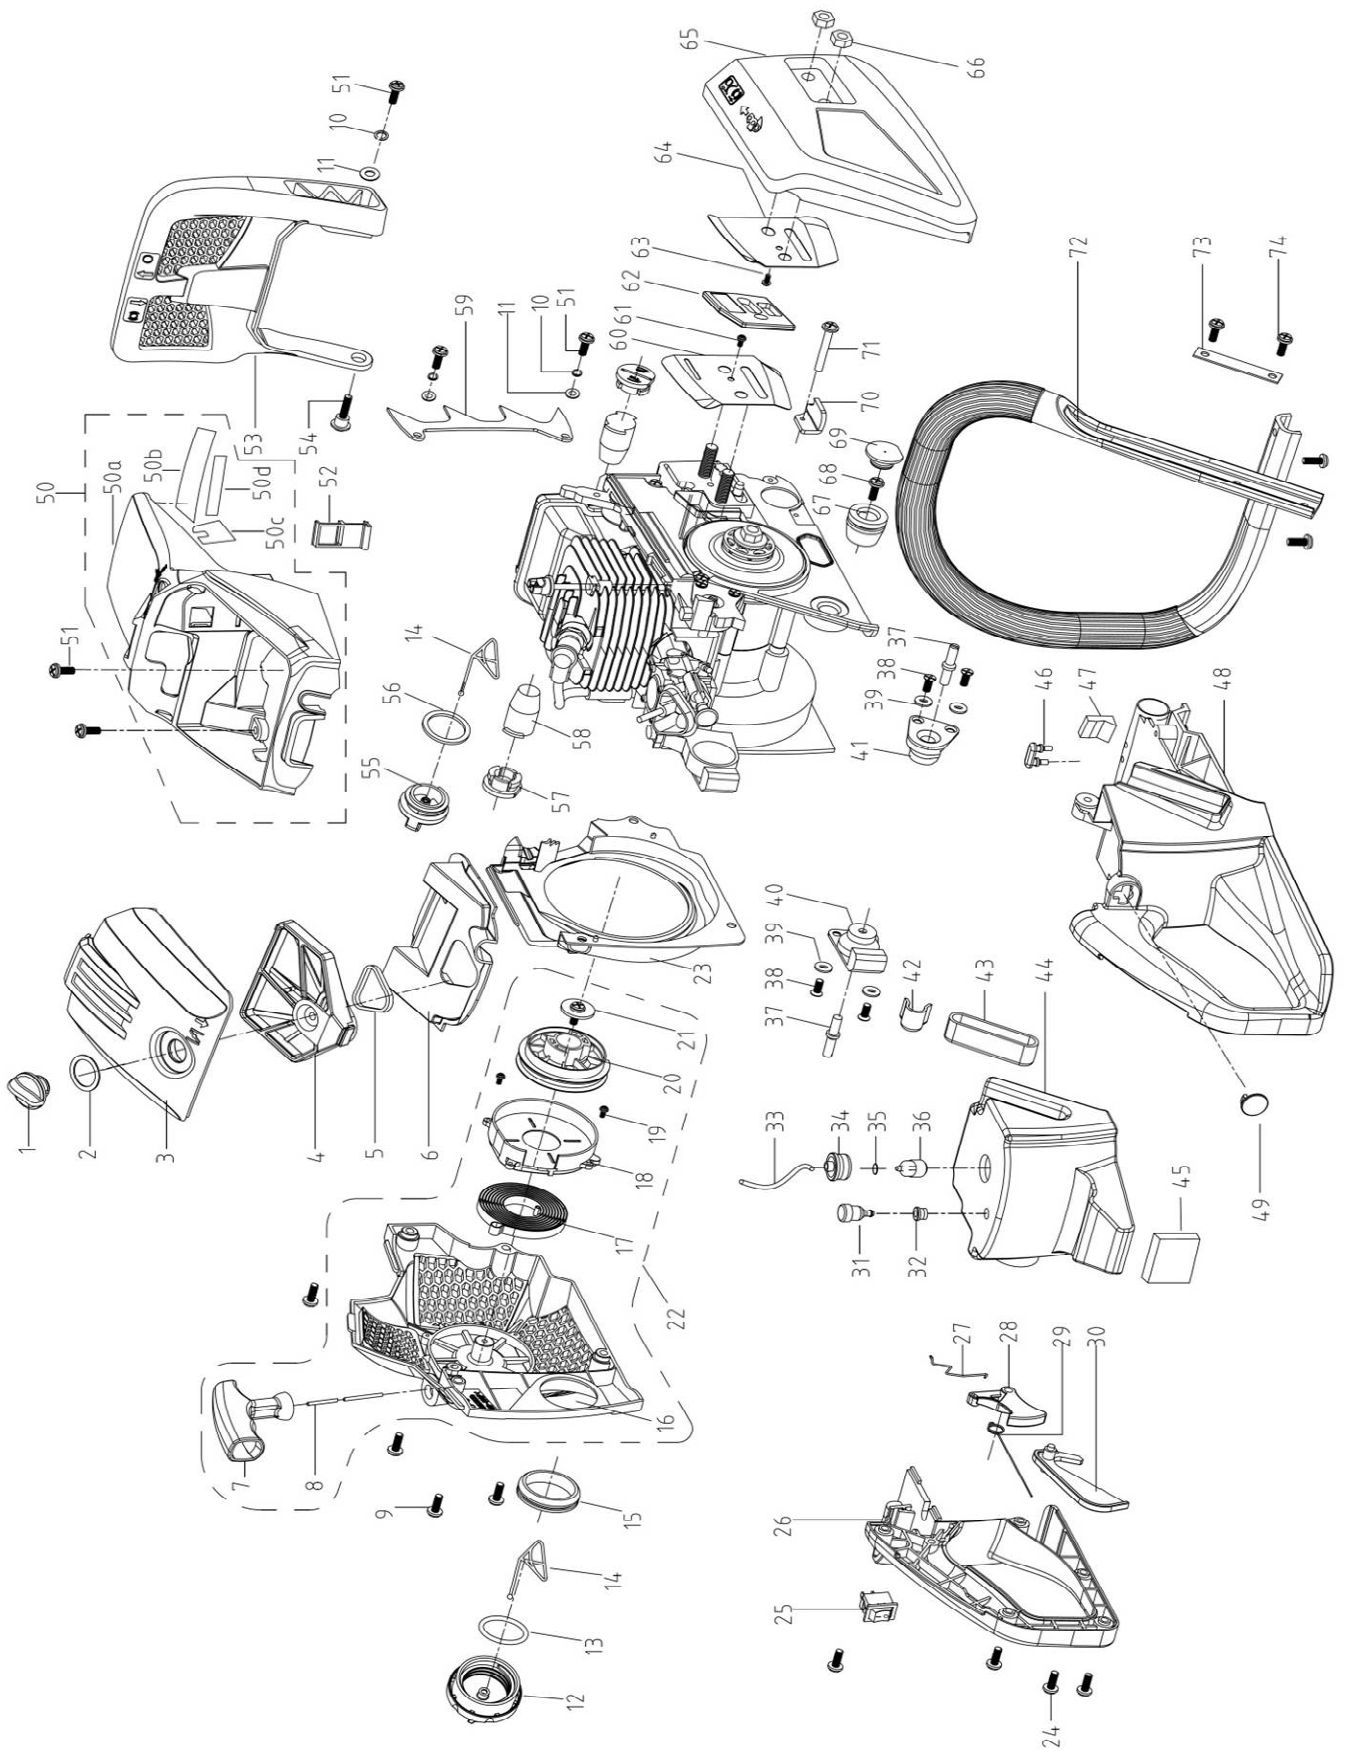

VGS 620 S

Base unit

EXPLODED PARTS LIST

Year: 2017

Page(s): 4/4

VGS 620 S

No	Code	Name	Qty	No	Code	Name	Qty
1	046744	air filter lock nut	1	49		front cover	1
2		lock nut washer 15×26×1	1	50	046750	upper cover plate assembly	1
3	046745	air filter cover	1	50a	046750	upper cover plate	1
4	010605	air filter	1	50b		top heat isolation film	1
5	031949	air filter sealing gasket	1	50c		side heat isolation film	1
6	010606	anti-dust base	1	50d		rear heat isolation film	1
7	010608	start handle	1	51		Screw M5×14	5
8	010609	start stretching wire	1	52		anti-freezing plate	1
9		screw M5×18	4	53	046751	front damper	1
10		spring washer 5	7	54		screw M5×18	1
11		plate washer 5	7	55	046752	oil tank cover	1
12	046746	fuel tank cover	1	56		sealing washer 24×33×2	1
13		packing washer 24×34×1.5	1	57	013206	anti-shock lock nut	2
14		anti-drop plate	2	58	016219	front anti-shock base	2
15		anti-shock rubber circle	1	59	013207	teeth blade	1
16		starter cover	1	60	031951	cover plate	1
17	010620	start coil-spring	1	61		screw M4×10	1
18	010622	coil-spring gland	1	62		spacer plate	1
19		screw ST2.9×7.5	2	63		tapping screw ST4.2×8	1
20	010625	start plate	1	64	046753	right cover plate	1
21	010627	tapping screw ST4.8×13	1	65	046754	right cover	1
22	046747	starter assembly	1	66	010658	flange nut M8	2
23		bossing	1	67	010663	anti-shock base	1
24		tapping screw ST4.8×13	5	68		tapping screw ST4.8×16	1
25	017064	extinction switch	1	69	010667	anti-dust cover	1
26	046748	handle cover	1	70		chain guide dog	1
27	010636	acceleration rod	1	71		chain guide dog screw	1
28	010638	trigger	1	72	010669	front handle assembly	1
29	010744	trigger torsion rod spring	1	73		front handle plate	1
30	013194	trigger control rack	1	74		tapping screw ST4.8×19	4
31	017065	balancer	1				
32	012292	balancer base	1				
33	010643	fuel tube	1				
34	031950	fuel tube base	1				
35		fuel tube circlip	1				
36	010739	petrol filter components	1				
37	031952	screw M6×16	2				
38		screw M5×14	4				
39		washer 5	4				
40	016217	left shock rubber base	1				
41	016218	right shock rubber base	1				
42		anti-shock rubber 1	1				
43		anti-shock rubber 2	1				
44	010647	fuel tank	1				
45		crank shock board	1				
46		anti-shock rubber	1				
47		right shock block of case	1				
48	046749	base body	1				

Base unit