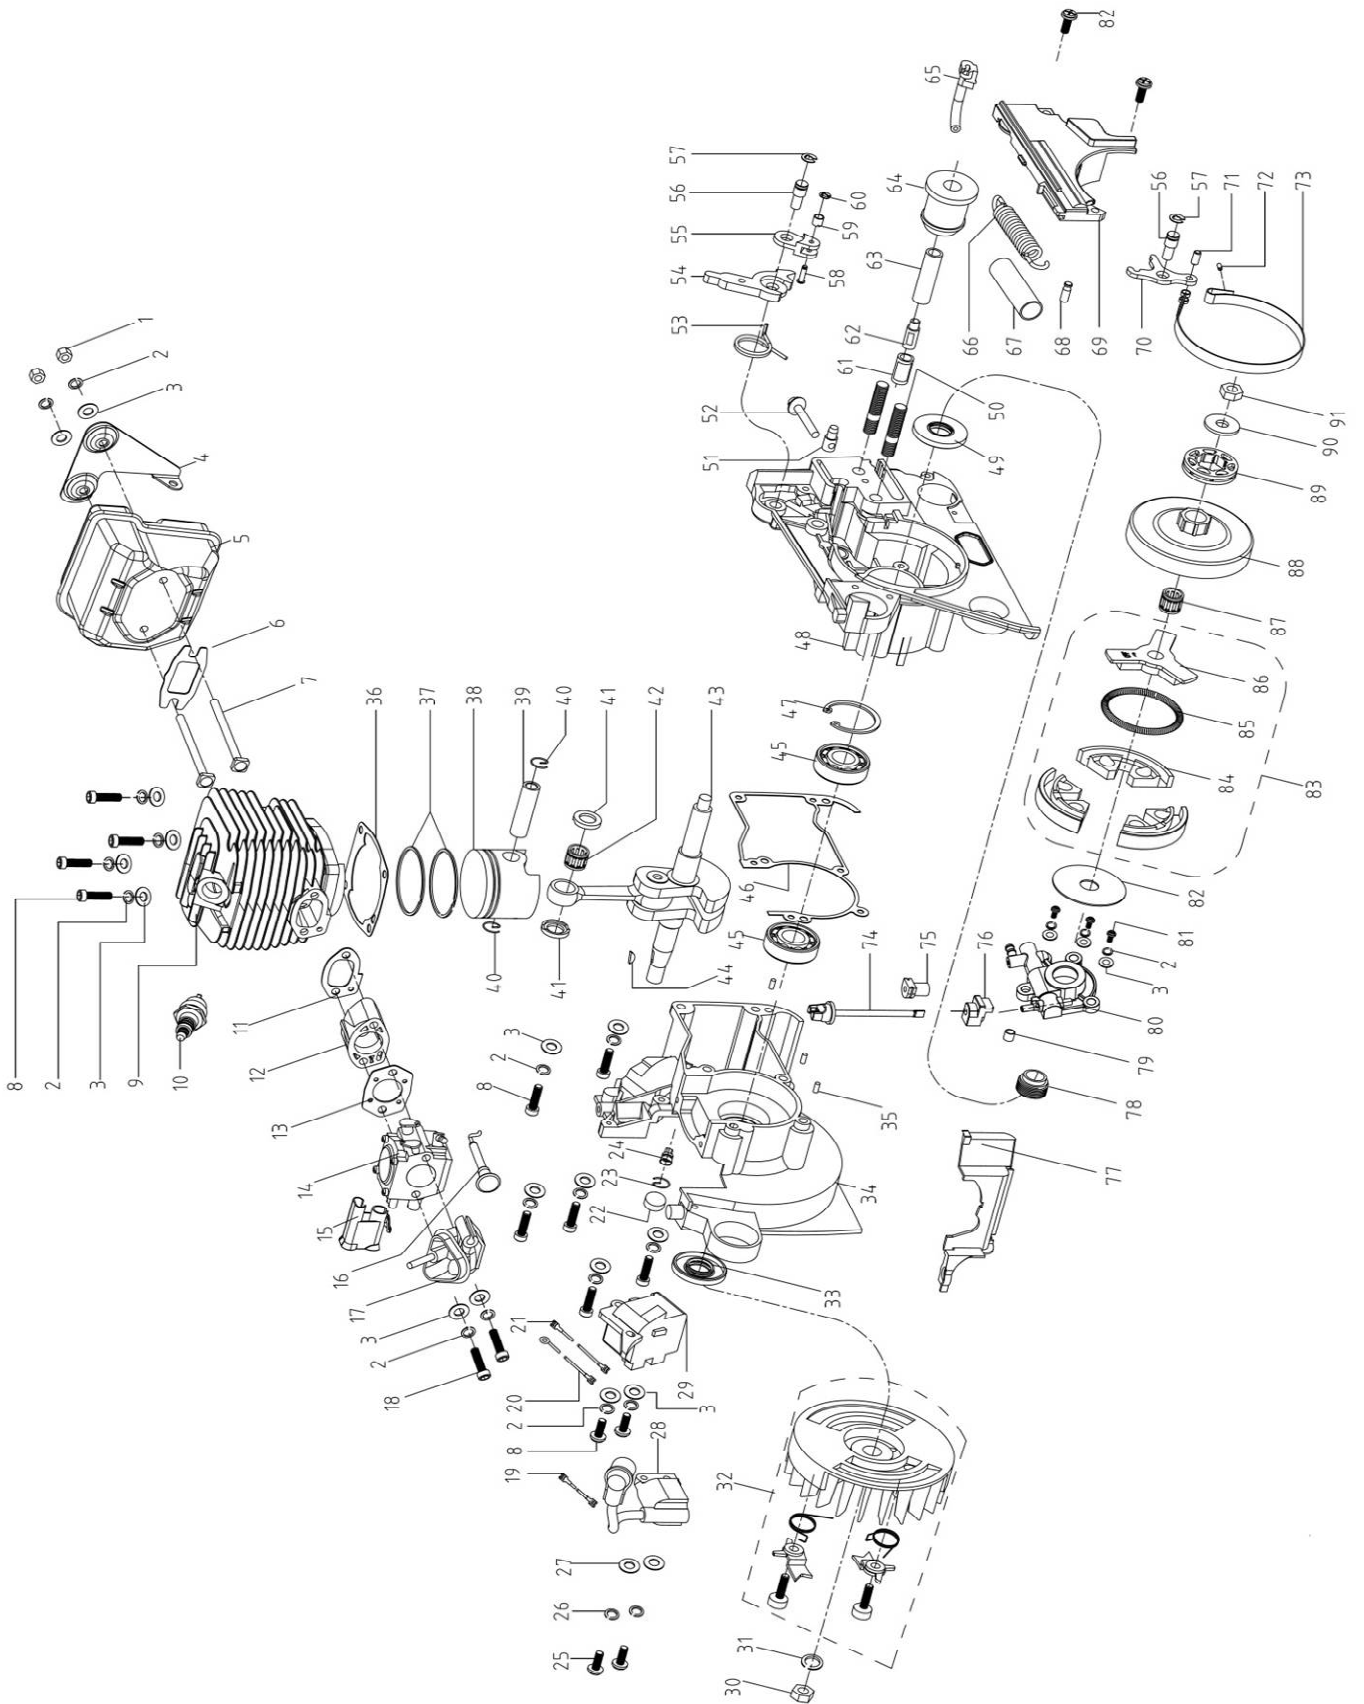

VGS 620 S

Engine unit

EXPLODED PARTS LIST

Year: 2017

Page(s): 2/4

VGS 620 S

No	Code	Name	Qty	No	Code	Name	Qty
1		nut M5	2	49	010692	oil seal 15×35×4.5	1
2		spring washer 5	19	50	013198	double-screw bolt AYM8-M8×28-8.8	2
3		plate washer 5	19	51	013204	tensioner block	1
4		muffler cover plate	1	52	013200	adjust screw M5×48	1
5	010506	muffler body	1	53		rod spring	1
6	010509	muffler sealing plate	1	54	021799	brake control rod	1
7	010511	muffler connecting screw	2	55	021800	spacing block	1
8	010513	hexagon screw M5×20	12	56		spacing shield pin	2
9	010515	cylinder body	1	57		shield ring 6	2
10	23690	spark plug Oregon	1	58		spacing pin	1
11	010520	air intake tube sealing plate	1	59		spacing wheel	1
12	010523	air intake tube	1	60		shield ring 2	1
13	010526	Sealing plate for carburetor	1	61	010637	oil filter screen	1
14	010529	carburetor	1	62	010639	oil filter	1
15		tube to modify the carburetor	1	63	031953	oil tube	1
16	010533	throttle rod	1	64	031954	oil tube base	1
17	010568	air intake socket	1	65	031955	oil tube and nozzle	1
18		hexagon nut M5×82	2	66	021801	brake spring	1
19		connection conducting wire	1	67		tubo for brake spring	1
20		grounding wire	1	68		brake spring pin	1
21		igniter conducting wire	1	69		brake cover plate	1
22		sponge transition block	1	70		spacing shield	1
23		aeration jet circlip	1	71		pin 4×8	1
24	026981	aeration	1	72		pin 3×8	1
25		screw M4×16	2	73	040069	brake strap	1
26		washer 4	2	74	010592	oil modifier	1
27		plate washer 4	2	75	010593	oil modifier base	1
28	010573	igniter wire coil	1	76		oil modifier connecter	1
29	010576	igniter	1	77		anti-wind plate	1
30	019842	nut M10×1	1	78	016220	turbine	1
31		spring washer 10	1	79		fixing tube	1
32	010578	flywheel	1	80	010595	oil pump	1
33	019892	oil seal 13×20×4.5	1	81		screw M5×18	5
34	013202	left case body	1	82		clutch washer12×48×1	1
35		pin 5×10	3	83	010596	clutch assembly	1
36	010581	cylinder sealing plate	1	84		shoe block	3
37	010582	piston ring	2	85		clutch extension spring	1
38	010583	piston	1	86	010597	retainer	1
39	010584	piston pin	1	87	010598	needle bearing 10×14×13.5	1
40	010585	piston pin circlip	2	88	010599	cluth shell	1
41	010586	needle bearing ring	2	89	010600	sprocket	1
42	010587	needle bearing11×15×12.5	1	90		sprocket plate 8×23×2	1
43	010588	crankshaft connecting bar components	1	91		flange nut M8×1 left	1
44	010635	semicircular key 3×3.5×10	1				
45	010771	bearing6202 grade D 15×35×11	2				
46	010590	case body sealing plate	1				
47		ring35	1				
48	013203	right case body	1				

Engine unit