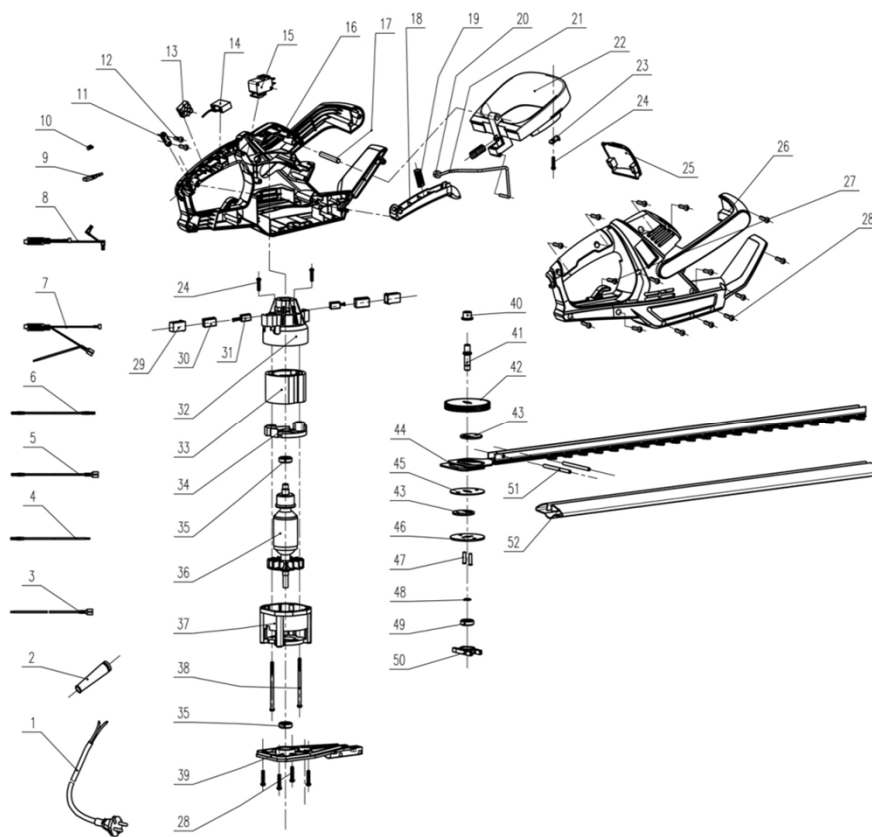

VHT 500

No	Code	Name	Qty	No	Code	Name	Qty
1		Power line	1	25		Front block	1
2		Cable sheath	1	26	036623	Right housing	1
3		Connecting wire 1	1	27		Self-tapping screw 3*12	1
4		Connecting wire 3	1	28		Self-tapping screw 4*16	19
5		Connecting wire 2	1	29	036624	Brush shell	2
6		Connecting wire 6	1	30	036625	Bush	2
7		Inductance 1	1	31	036626	Carbon brush	2
8		Connecting wire 4	1	32	036627	Brush support	1
9		Mother terminal	1	33	036628	Stator	1
10		Tooth profile terminal	1	34	036629	Wind screen	1
11		Cable clamp	1	35	013807	608 Bearing	2
12		Self-tapping screw 4*10	2	36	036630	Rotor	1
13		Terminal	2	37	036631	Tooth support	1
14		Capacity	1	38		Three combination self-tapping screw 4*65	2
15	036619	Switch	1	39	036632	Holder	1
16	036620	Left housing	1	40		Oil bearing	1
17		Front trigger	1	41		Output shaft	1
18	036621	Back trigger	1	42	036633	Big gear wheel	1
19		Spring	2	43	036634	Wobbler	2
20		Idler wheel	1	44	036635	Blade assy'	1
21		Connecting rod	1	45	036636	Base plate	1
22	036622	Foretrigger	1	46	036637	Base plate	1
23		Clamp	1	47	036638	Pin	2
24		Flange face self-tapping screw 3*12	3	48		Axis with circlips	1