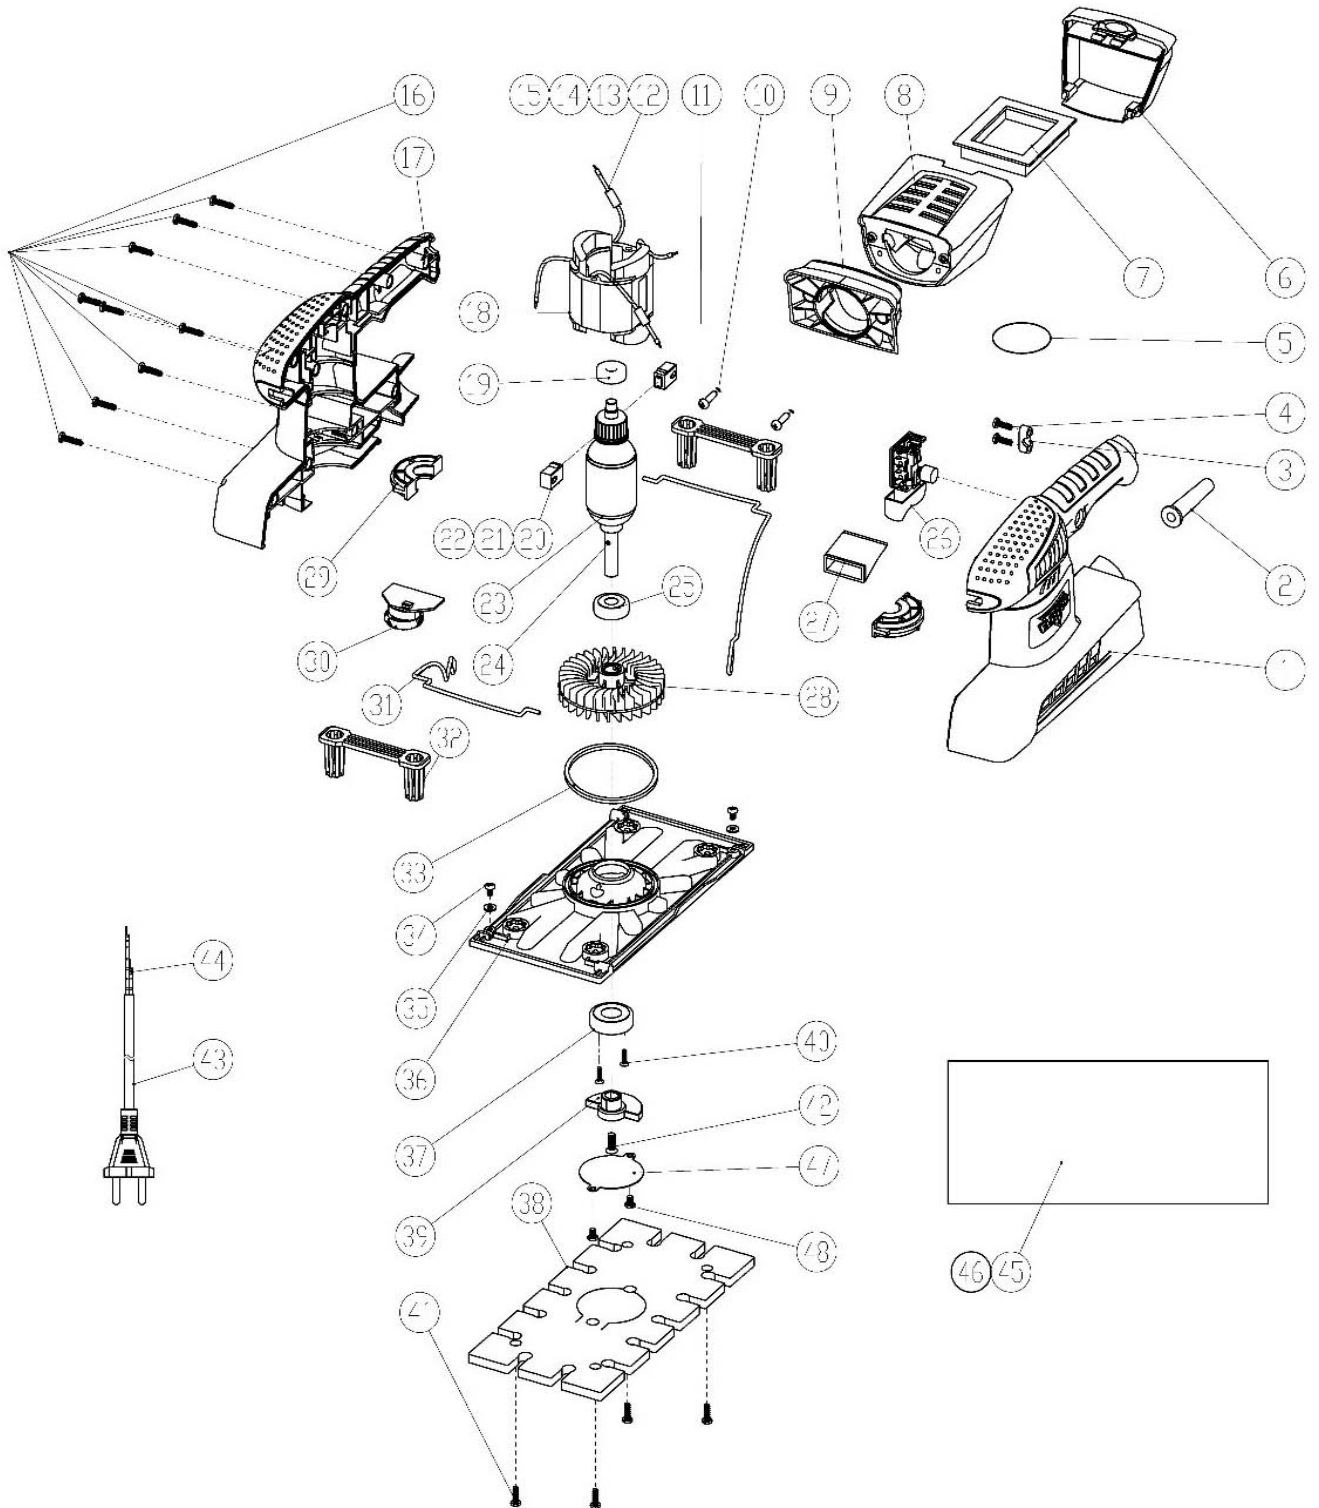

## VLN 320

# EXPLODED PARTS LIST

Year: 2019

Page(s): 2/2

## VLN 320

No	Code	Name	Qty	No	Code	Name	Qty
1	052261	Left house					
2		cord sleeve					
3		press board					
4		screw					
5		O ring					
6	052262	rear cover of dust box					
7	052263	Filter					
8	052264	dust box					
9	052265	Connector of dust box					
10		4mm gasket					
11		screw					
12		Inductor					
13		connect wire of inductor					
14		heat shrink tubing					
15		Insert					
16		screw					
17	052266	right house					
18	052267	stator					
19		608 bearing					
20	052268	brush frame					
21	052269	brush holder					
22	052270	Carbon brush					
23	052271	rotor					
24		straight pin					
25	052272	6000 bearing					
26	052273	switch					
27		connector hose					
28	052274	fan					
29		6000 bearing					
30	052275	V speed PCB					
31	052276	Steel clip					
32	052277	support feet					
33		dust proof ring					
34		screw					
35		4mm gasket					
36	052278	Al base					
37		6002 bearing					
38	052279	soft base					
39	052280	Balancing weight					
40		screw					
41		screw					
42		screw					
43	052281	cord					
44		copper connector					
45		self-adhesive paper					
46		clip paper					
47		0.5mm flap					
48		screw					