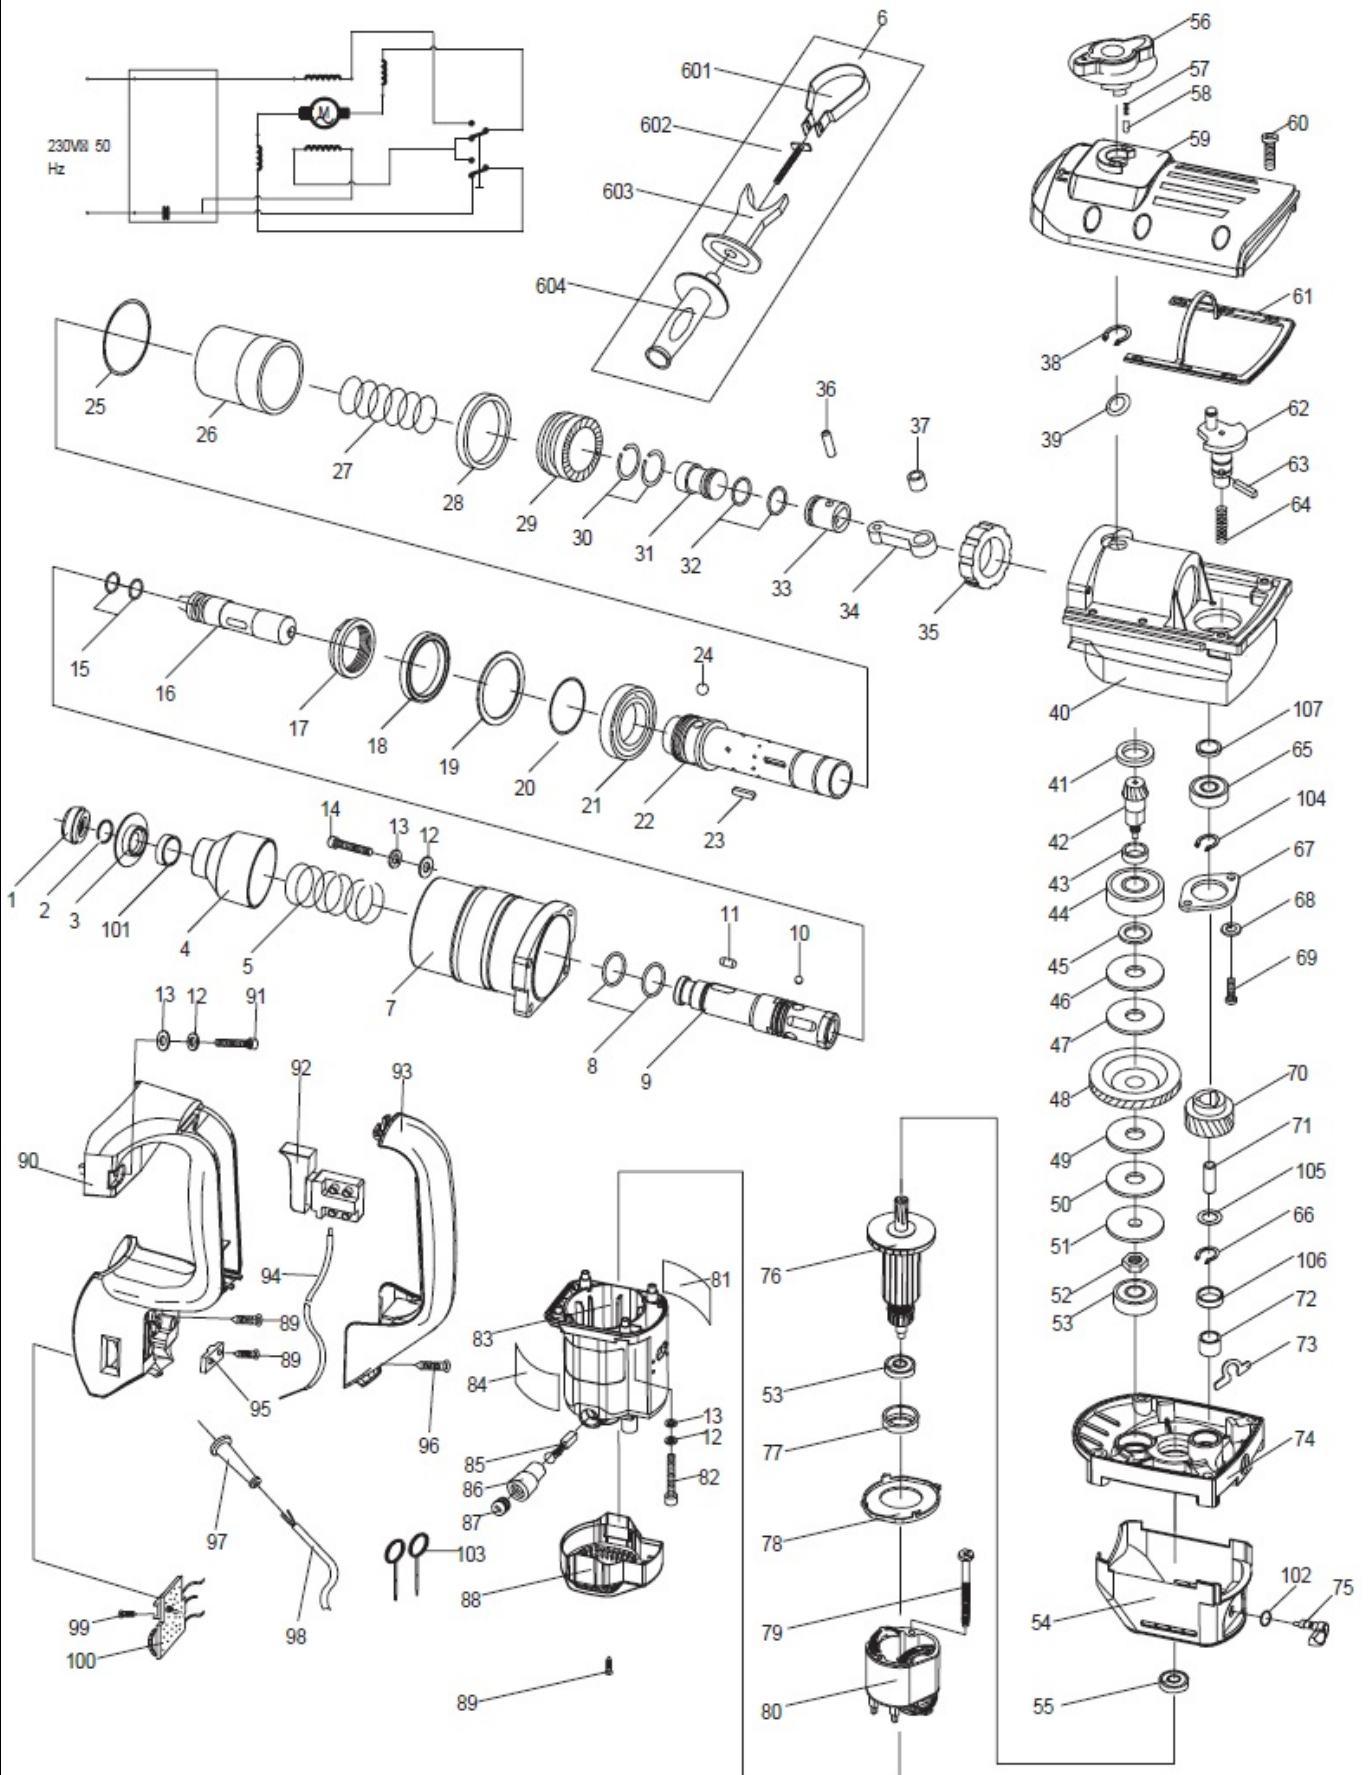

VLP 309

EXPLODED PARTS LIST

Year: 2018

Page(s): 2/3

VLP 309

No	Code	Name	Qty	No	Code	Name	Qty
1	011382	Seal Ring	1	49	023279	Friction Plate	1
2	025564	Steel Wire Washer 18.5	1	50	014701	Washer	1
3	011383	Washer	1	51		Elastic Washer	1
4	011384	Protecting Cover	1	52		Nut	1
5	011385	Spring	1	53	013815	Bearing 627-2Z	2
6	019838	Handle Assembly Set	1	54	011419	Top Cover	1
7	011386	Front Cover	1	55	014664	Bearing 6001-2RZ/C4	1
8	013822	O-Ring 21x2.1	2	56	011411	Adjust Button II	1
9	011388	Rotation Sleeve	1	57		Shift Localizer Spring	3
10	028202	Steel Ball 7.144	3	58		Shift Localizer Pin	3
11	016461	Roller Pin	2	59	031105	Cover Board	1
12		Washer 5	10	60		Screw M5x16	6
13		Elastic Washer 5	10	61	011414	Seal Gasket	1
14		Screw M5x25	4	62	014645	Eccrntic Spindle	1
15	011389	O-Ring 11x1.9	2	63		Flat Key	1
16	011390	Impact Hammer	1	64		Compressed Spring	1
17				65	13814	Bearing 6003-2Z	1
18		Oil Seal Ring 42x51x6	1	66	014635	Circlip 15	2
19				67	025583	Bearing Plate	1
20		Circlip 35	1	68	014668	Circlip 4	2
21	013820	Bearing 61970	1	69		Screw M4x12	2
22		Cylinder	1	70	014590	Driven Gear I	1
23		Guide Key 3x18	2	71	013817	Adjust Pin	1
24	011416	Steel Ball 7.938	3	72	013818	Bearing HK1208	1
25		O-Ring 54.5x2	1	73	016466	Guide Piece	1
26	011396	Cylinder Oil Sleeve	1	74		Intermediate Cover	1
27		Cylinder Spring	1	75	011420	Adjust Rotation Button I	1
28	011398	Washer I	1	76	011421	Aemature	1
29	011399	Taper Gear	1	77	013819	Bearing Sleeve	1
30		Steel Wire Washer 30	2	78	013810	Fan Guide	1
31	011400	Impact Piston	1	79		Screw ST4.8X70	2
32	011401	O-Ring 19x3.1	2	80	011422	Stator	1
33	011402	Piston	1	81		Name Plate	1
34		Connecting Rod	1	82		Screw M5x45	4
35		Bearing Sleeve	1	83	011423	Housing	1
36	013813	Cylinder Pin 6x24	1	84		Rating Plate	1
37	015761	Bearing HK0810	1	85	011424	Carbon Brush	2
38		Circlip 12	1	86	011425	Brush Holder	2
39	011406	O-Ring 11.5x1.8	1	87	011426	Brush Holder Cap	2
40	016463	Gear Housing	1	88	013811	Bottom Cover	1
41		Oil Seal Ring 19x28x4.5	1	89		Screw ST4.2x13	8
42		Taper Pinion Spindle	1	90	031106	Handle	1
43	023283	Space Sleeve	1	91		Screw M5x30	2
44	013814	Bearing 6002-2Z	1	92	011427	On-Off Switch	1
45		Washer 20x14.2x0.5	1	93	033099	Handle Cover	1
46		Washer	1	94		Cable	2
47	023279	Friction Plate	1	95		Cable Clamp	1
48	011409	Gear II	1	96		Screw ST4.2x16	2