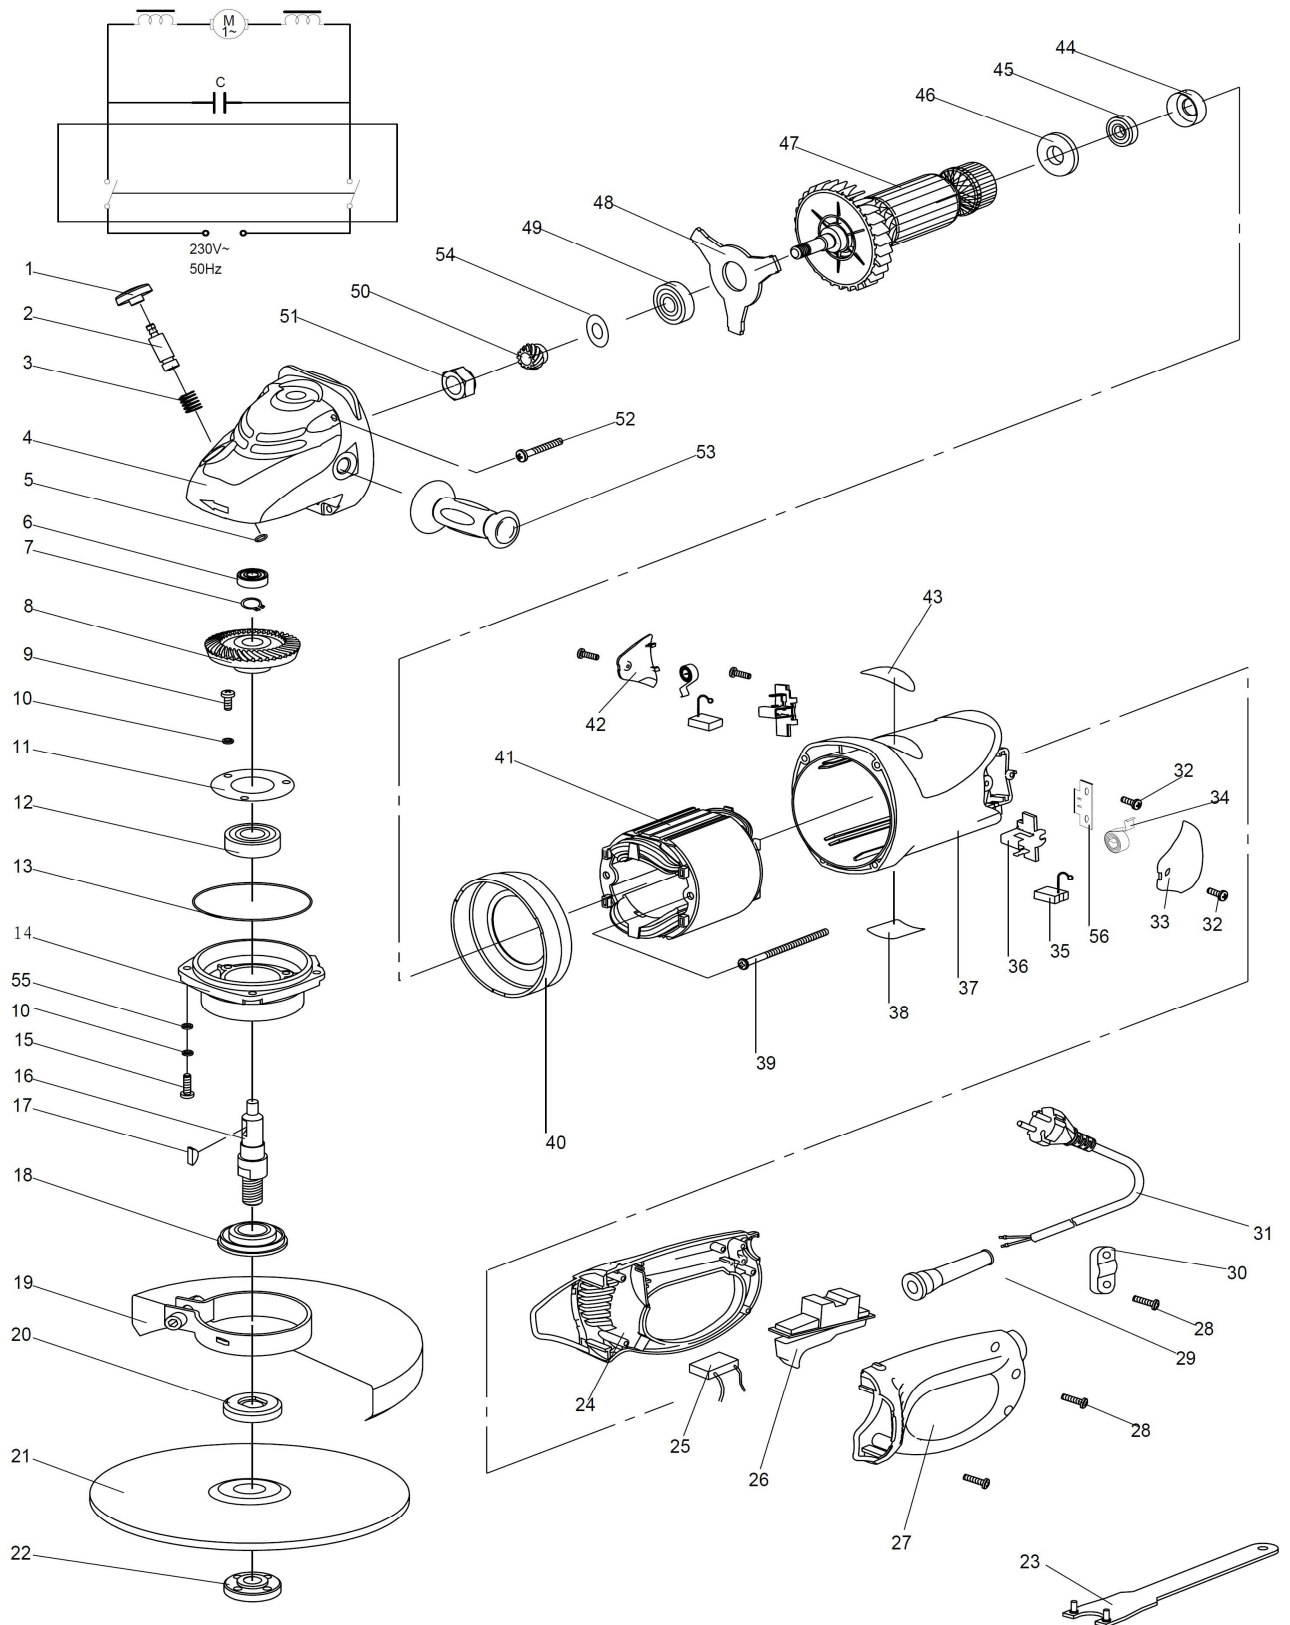

VLP 442

EXPLODED PARTS LIST

Year: 2019

Page(s): 2/2

VLP 442

No	Code	Name	Qty	No	Code	Name	Qty
1	011443	Braking Pin Button	1	49	013801	Bearing 6201	1
2	011496	Braking Pin	1	50	011465	Taper Pinion	1
3	011445	Braking Pin Spring	1	51	025472	Nut	1
4	011446	Front Housing	1	52		TappingScrew ST4.8x38	4
5	011447	O-Ring 5.6x1.8	1	53		Side Handle	1
6	013807	Bearing 608	1	54		Washer	1
7		Retaining Ring 15	1	55		Washer 5	4
8	011448	Taper Gear	1	56		Brush holder plate	2
9		Screw M5*12	3				
10		Washer 5	7				
11	013803	Plate	1				
12	013799	Bearing 6203	1				
13	011449	O-Ring	1				
14	013804	Bearing Holder	1				
15		Screw M5*16	1				
16		Output Spindle	1				
17	011450	Half-Round Pin	1				
18	011451	Dustproof Ring	1				
19		Grinding Wheel Assembly Set	1				
20	11452	Inner Flange	1				
21		Grinding Wheel (Not included)	1				
22	011453	Outer Flange	1				
23		Wrench	1				
24	013805	Right Handle	1				
25	011454	Capacitor 0.33uf	1				
26	011455	ON-OFF Switch	1				
27	013806	Left Handle	1				
28		Tapping Screw ST4.2*16	7				
29		Cable Armor	1				
30		Cable Clamp	1				
31		Cable & Plug	1				
32		Tapping Screw ST4.2*13	4				
33	011456	Left Brush Cap	1				
34	011457	Roll Spring	2				
35	011458	Carbon Brush	2				
36	011459	Brush Holder Assembly Set	2				
37	033101	Housing	1				
38		Rating Plate	1				
39		Tapping Screw ST4.8x85-F	2				
40	013809	Fan Guide	1				
41	011460	Stator	1				
42	011461	Right Brush Cap	1				
43		Name Plate	1				
44	011462	RubberBearing Sleeve	1				
45	013800	Bearing 609	1				
46	011463	Dustproof Ring	1				
47	011464	Armature	1				
48	042454	Baffle	1				