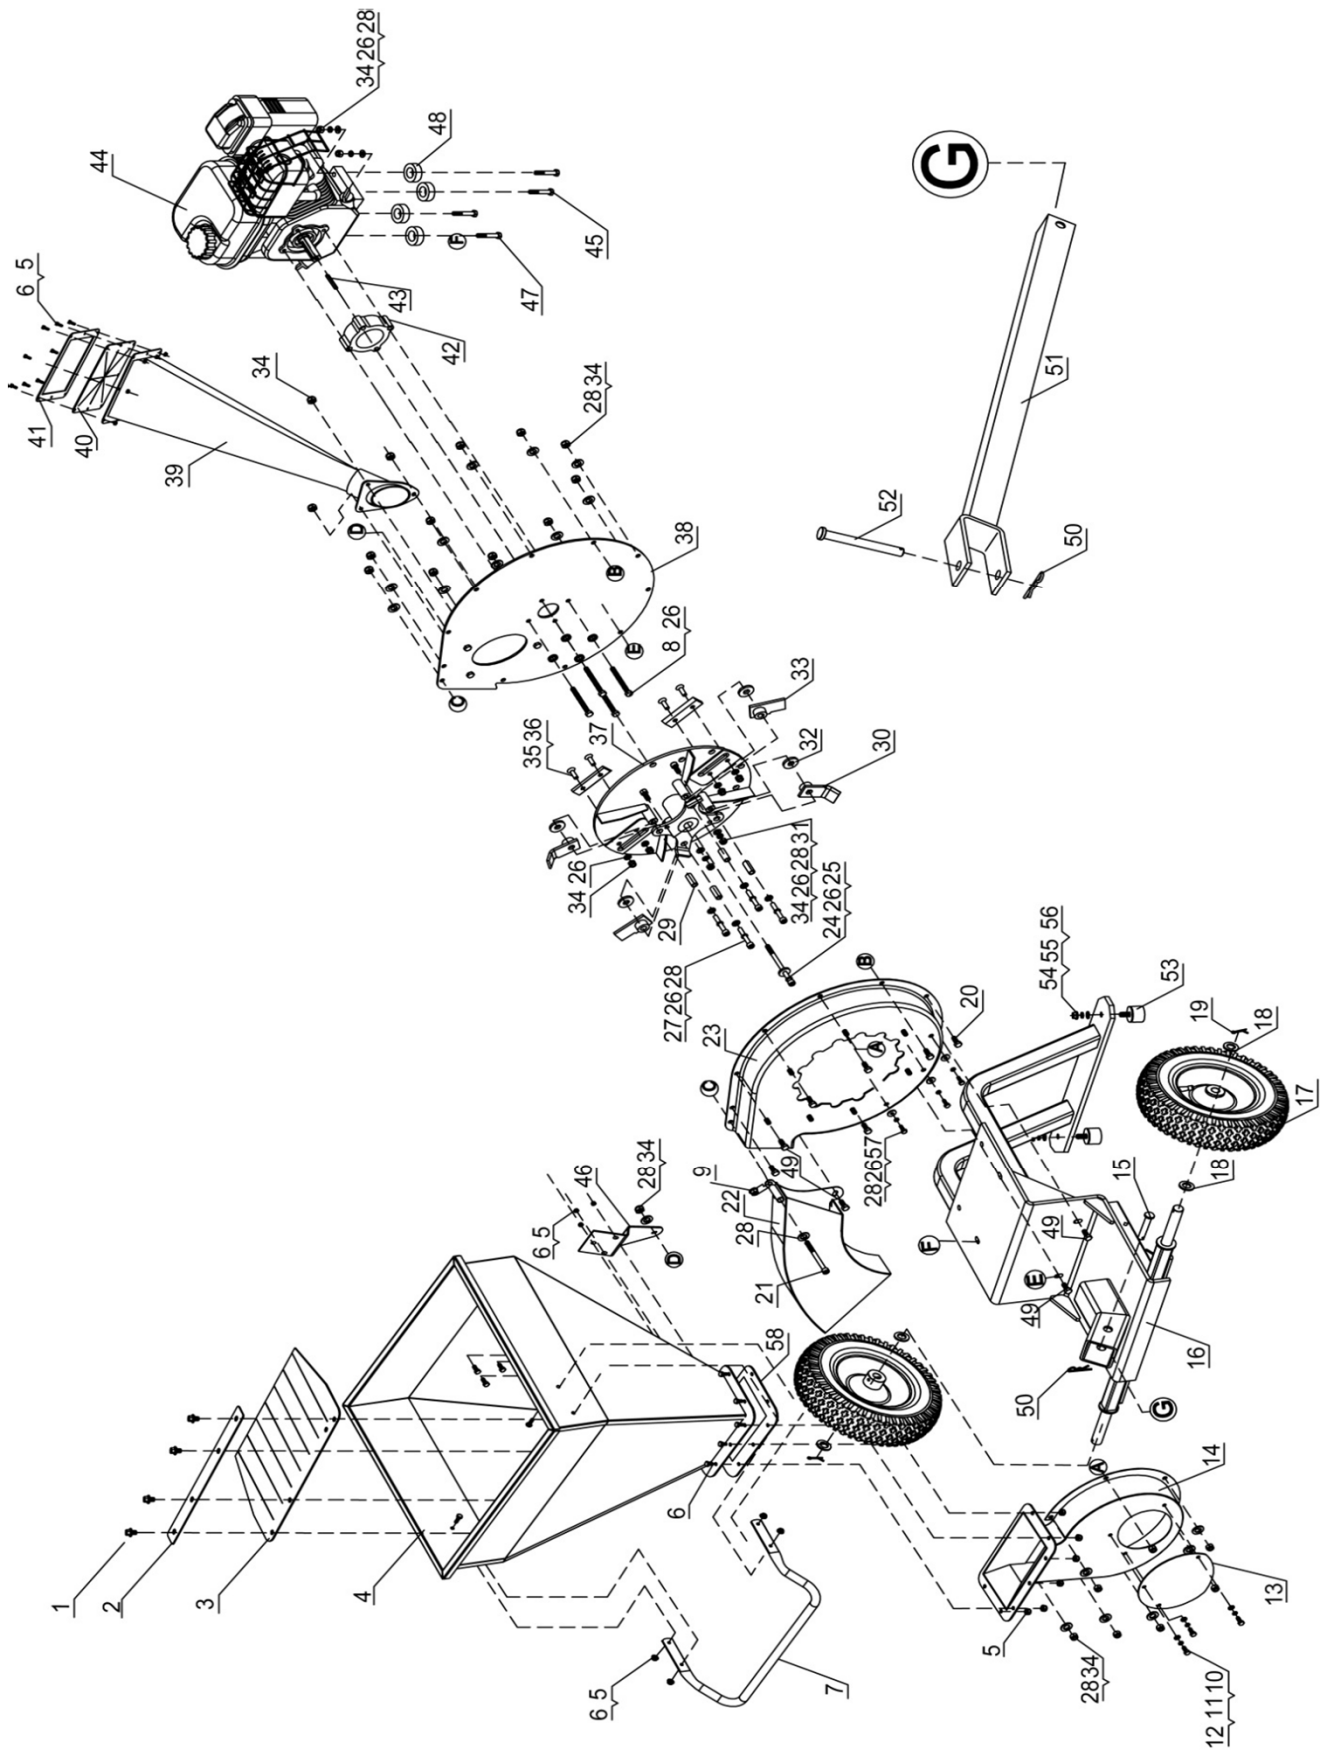

VPC 250 S

EXPLODED PARTS LIST

Year: 2018

Page(s): 2/2

VPC 250 S

No	Code	Name	Qty	No	Code	Name	Qty
1		Hex Flange Bolt M8x16	4	49		Hex Bolt M8x25	4
2	046944	Batten	1	50		R Pin Ø3	2
3	046946	Shredder Hopper Protective Film	1	51	046960	Hitch Tongue	1
4	046954	Shredder Hopper	1	52		Hitch Pin	1
5		Nylon Lock Nut M6	22	53	046943	Polyurethane Block	2
6		Hex Bolt M6x16	22	54		Big Flat Washer Ø8	2
7	046947	Handle	1	55		Rubber Pad B Assembly	2
8		Hex Bolt M8x70	4	56		Hex Flange Nut M10	2
9		Hex Flange Nut M8	1	57		Hex Bolt M8x12	3
10		Hex Bolt M6x12	3	58	046953	Rubber Pad	1
11		Lock Washer Ø6	3				
12		Flat Washer Ø6	3				
13		Cover Cap	1				
14	046955	Small Housing	1				
15		Cup Head Pin	1				
16	046956	Wheel Stand	1				
17	046936	Wheel	2				
18		Flat Washer Ø16	4				
19		Cotter Pin Ø3x30	2				
20		Hex Bolt M8x20	6				
21		Inner Hex Cylindrical Head Screw M8x85	1				
22	046949	Discharge Port Cover Cap	1				
23	046958	Big Housing	1				
24		Inner Hex Cylindrical Head Bolt M8x120	1				
25		Thick Washer Ø12	1				
26		Lock Washer Ø8	20				
27		Inner Hex Cylindrical Head Bolt M8x50	4				
28		Flat Washer Ø8	30				
29		Spacer Bushing	4				
30	046937	"L" Blade	2				
31		Inner Hex Cylindrical Head Bolt M8x20	2				
32		Washer	4				
33	046938	Tetragonum Blade	2				
34		Nylon Lock Nut M8	31				
35		Inner Hex Screw M8x25	4				
36	046939	Blade	2				
37	046945	Cutter	1				
38	046958	Main Board	1				
39	046959	Chipper Hopper	1				
40	046950	Chipper Hopper Protective Film	1				
41	046951	Chipper Hopper Mounting Ring	1				
42	046940	Block	1				
43	046941	Engine Flat Key	1				
44	041449	Villager VGR Engine	1				
45		Hex Bolt M8x80	2				
46	046952	Reinforcing Plate	1				
47		Hex Bolt M8x50	2				
48	046942	Polyurethane Block	4				