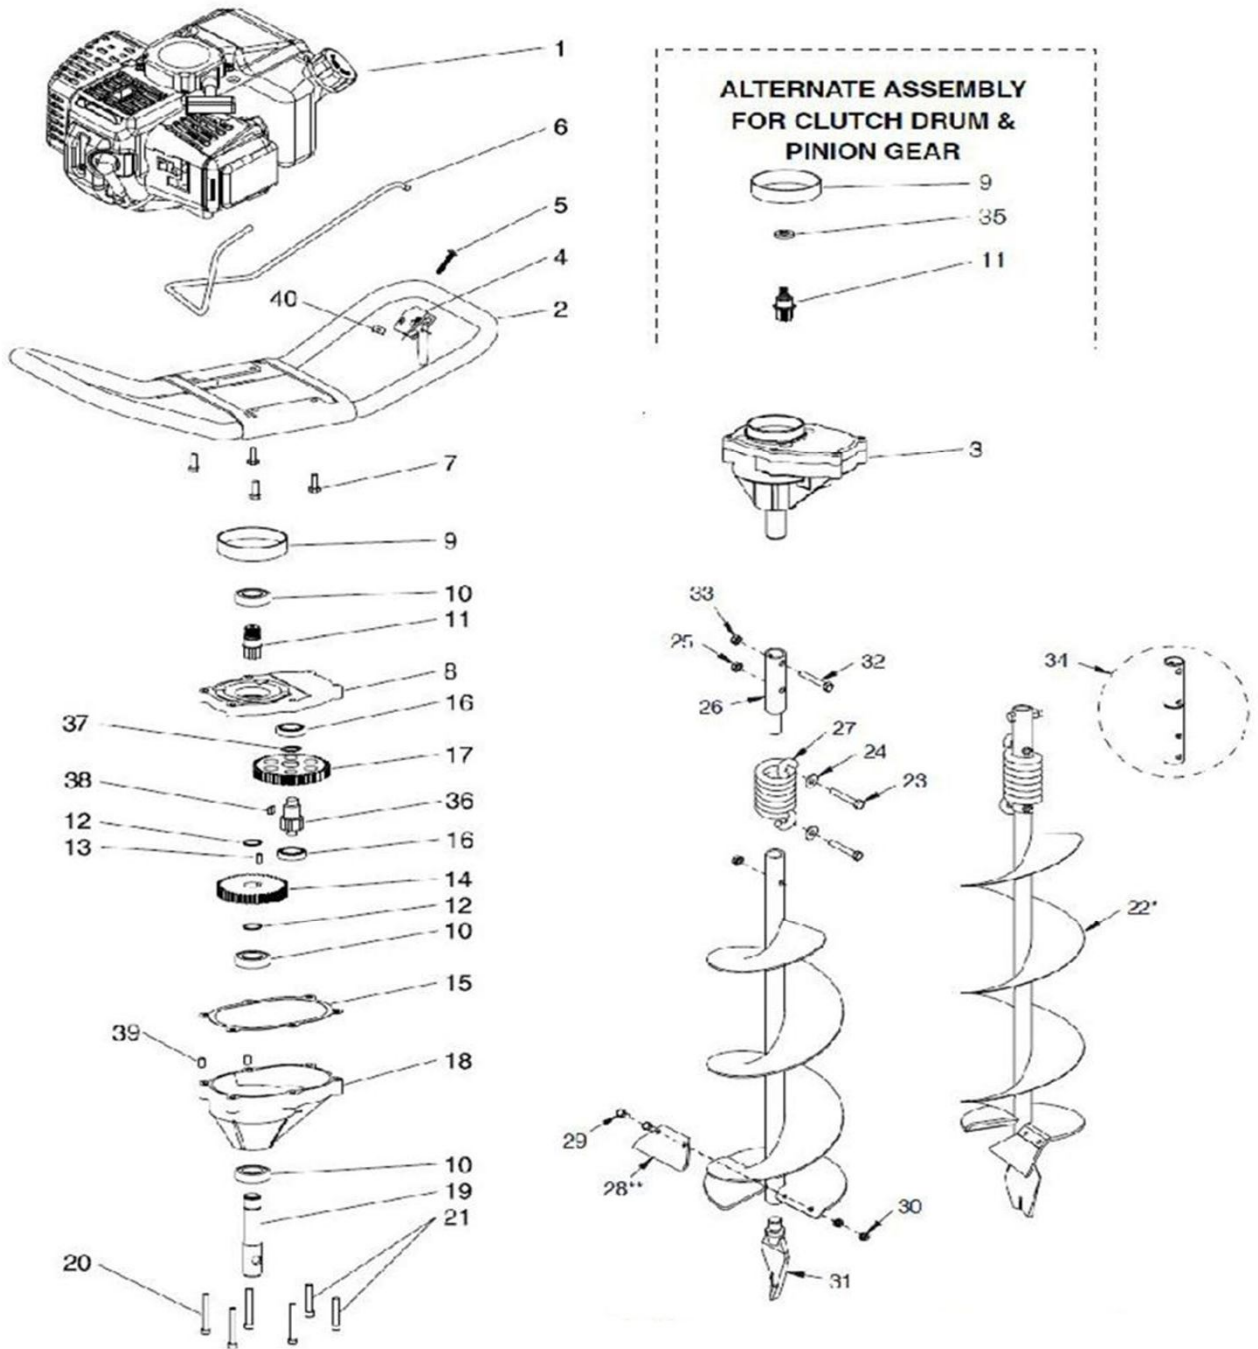

VPH 43 E

Power head and auger parts

EXPLODED PARTS LIST

Year: 2016

Page(s): 2/2

VPH 43 E

No	Code	Name	Qty	No	Code	Name	Qty
1		GAS ENGINE, 43 CC	1				
2		HANDLEBAR, FOAMED	1				
3	020651	TRANSMISSION COMPLETE	1				
4	027241	TRIGGER ASSEMBLY	1				
5		BOLT 10-24 X 1-1/4 PHILLIPS TRUSS HD	1	29		BOLT 1/4-28 X 5/8 HH GR5	2
6	028417	THROTTLE CABLE	1	30		NUT 1/4-28 BI-WAY LOCK	2
7		BOLT 1/4-20 X 3/4 HH GR5 BLK	4	31	020647	FISHTAIL POINT SHARPENED	1
8	037655	GEAR CASE TOP	1				
9	037653	CLUTCH DRUM	1	32		BOLT 3/8-16 X 1-1/2 HH	1
10	034376	BALL BEARING R12 DOUBLE LIP	3	33		NUT 3/8-16 HEX LOCK BI-WAY	1
11	037654	GEAR 7T PINION THREADED, 5/8" THREAD	1				
12		SNAP RING	2				
13		DOWEL PIN STEEL 1/4" X 1/2"	1				
14	037656	GEAR 44T 3/4" HOLE	1				
15	037657	GASKET	1				
16	034378	BALL BEARING R10	2	39		POSITION PIN	2
17	037658	GEAR 48T	1	40		NUT	1
18	037659	GEARCASEBOTTOM	1				
19	037660	SHAFT OUTPUT 7/8"	1				
20		BOLT 1/4-20 X 1-1/2 SHCS	2				
21		BOLT 1/4-20 X 2 SHCS F-T	4				
ALTERNATE ASSEMBLY							
9	037653	CLUTCH DRUM	1				
11	037654	GEAR 7T PINION THREADED, 5/8" THREAD	1				
35		SPACER	1				
GEAR ASSEMBLY							
17	037658	GEAR 48T	1				
36	037661	GEAR10T	1				
37		SNAP RING 19	1				
38		KEY 5X5X12	1				
22*	018513	EARTH AUGER 4", COMPLETE	1				
	020242	EARTH AUGER 6, , COMPLETE	1				
	020243	EARTH AUGER 8", COMPLETE	1				
	021962	EARTH AUGER 10", COMPLETE	1				
23		BOLT 5/16-18 X 2 HHCS GR5	2				
24		WASHER, FLAT 5/16" STANDARD	2				
25		NUT 5/16-18 BI-WAY LOCK	2				
26	020652	SHOCK TOP 1-PC	1				
27	020653	SHOCK SPRING	1				
28**	020648	EARTH BLADE, 4"	1				
	020649	EARTH BLADE, 6"	1				
	020650	EARTH BLADE, 8"	1				
	034447	EARTH BLADE, 10"	1				
	037662	EARTH BLADE, 12"	1				