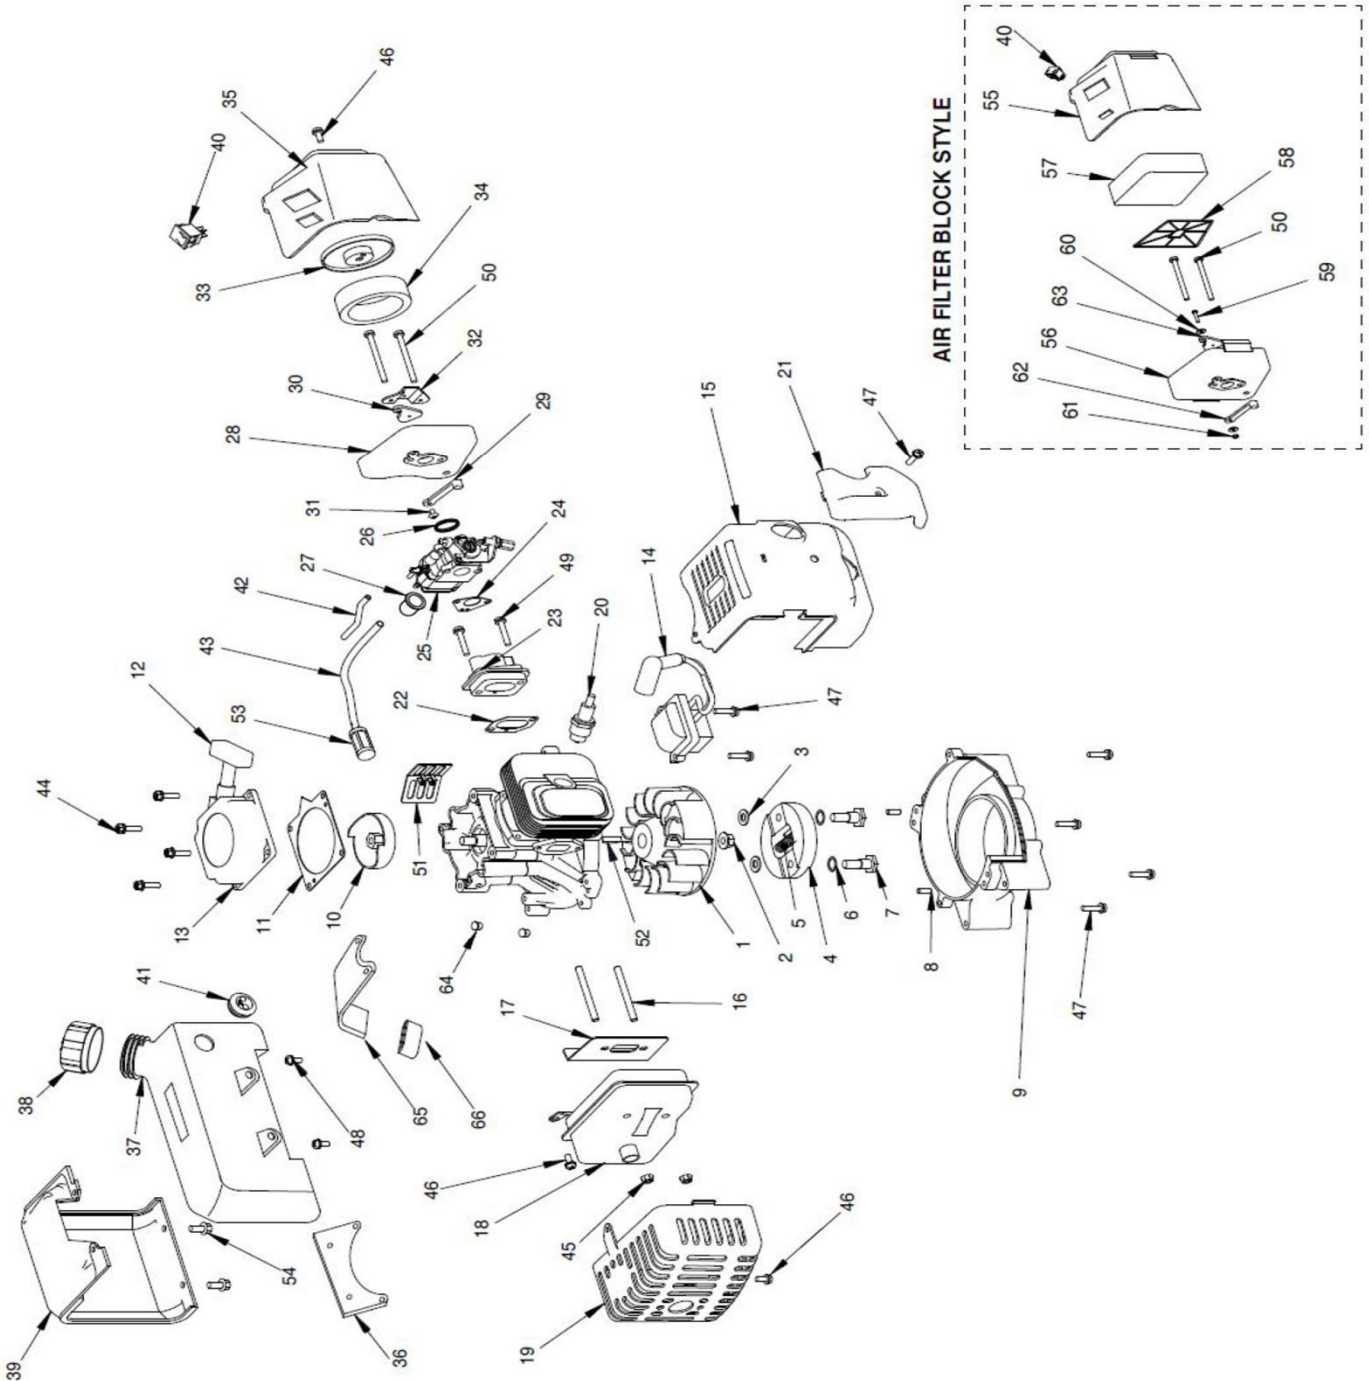

VPH 43 E

Engine parts

EXPLODED PARTS LIST

Year: 2016

Page(s): 2/2

VPH 43 E

No	Code	Name	Qty	No	Code	Name	Qty
1	020654	FLYWHEEL, MAGNETO	1	49		BOLT W/WASHER M5 X 25MM	2
2		NUT, FLANGE M8	1	50		BOLT M5 X 50MM	2
3		WASHER, ROTOR	2	51		GUARD SCREW	1
4	013487	CLUTCH ROTOR ASSEMBLY	1	52		KEY, FLYWHEEL	1
5		SPRING, CLUTCH	1	53	010871	FILTER, FUEL	1
6		WASHER, SPRING	2	54		SELF-DRIVE SCREW ST4X8	2
7	020656	BOLT, SHOULDER	2	55		COVER, AIR FILTER	1
8		PIN, LOCATING	2	56		BASE, AIR FILTER	1
9	020657	MOUNT RING & SHROUD	1	57		FOAM AIR FILTER	1
10	009827	RECOIL CLUTCH	1	58		PLATE, REINFORCEMENT	1
11	013531	PLATE RECOIL	1	59		BOLT CHOKE LEVER	1
12	020673	HANDLE, RECOIL (STANDARD)	1	60		WASHER CHOKE LEVER	2
13		RECOIL ASSEMBLY WITH STANDARD HANDLE	1	61		NUT, NYLOC, CHOKE LEVER	1
14	020658	IGNITION COIL	1	62		CHOKE LEVER	1
15	020659	SHROUD ENGINE	1	63		CHOKE PADDLE	1
16		BOLT, STUD M6 X 62MM	2	-		FUEL LINE HOSE & FILTER	1
17	020674	GASKET, MUFFLER	1	-		KIT, CARBURETOR	1
18	020675	MUFFLER	1	64		GAS TANK RUBBER PLATE	2
19	020676	COVER, MUFFLER	1	65		GAS TANK BOARD	1
20	010866	SPARK PLUG	1	66		RUBBER BUSHING	1
21	020660	COVER. ENGINE SHROUD	1				
22	020661	GASKET, INTAKE	1				
23	020662	WINPIPE INTAKE 43CC/51CC	1				
24	020663	GASKET, CARBURETOR	1				
25	020664	CARBURETOR	1				
26		O-RING, CARBURETOR	1				
27	020863	PRIMER BULB	1				
28	020665	BASE, INTAKE	1				
29	020666	CHOKE LEVER, SIDE MOUNT	1				
30	020667	CHOKE COVER	1				
31		SCREW THROTTLE LEVER	1				
32		PLATE, INTAKE COVER ADAPTER	1				
33		COVER, AIR FILTER	1				
34	020668	AIR FILTER	1				
35	020669	COVER INTAKE	1				
36		GAS TANK	1				
37	020677	GAS TANK	1				
38	020678	GAS CAP, MANUAL VENTING	1				
39	020680	SHROUD, GAS TANK	1				
40	020670	SWITCH, ROCKER	1				
41	020857	GROMMET, 2-HOLE GAS TANK	1				
42	013510	HOSE, PRIMER LINE	1				
43	013509	HOSE, FUEL LINE	1				
44		BOLT W/WASHER PHILLIPS HH	4				
45		NUT, FLANGE M6	2				
46		BOLT W/WASHER M5 X 12MM	3				
47		BOLT W/WASHER PH M5 X 18MM	7				
48		BOLT HH M5X20MM	2				

Engine parts