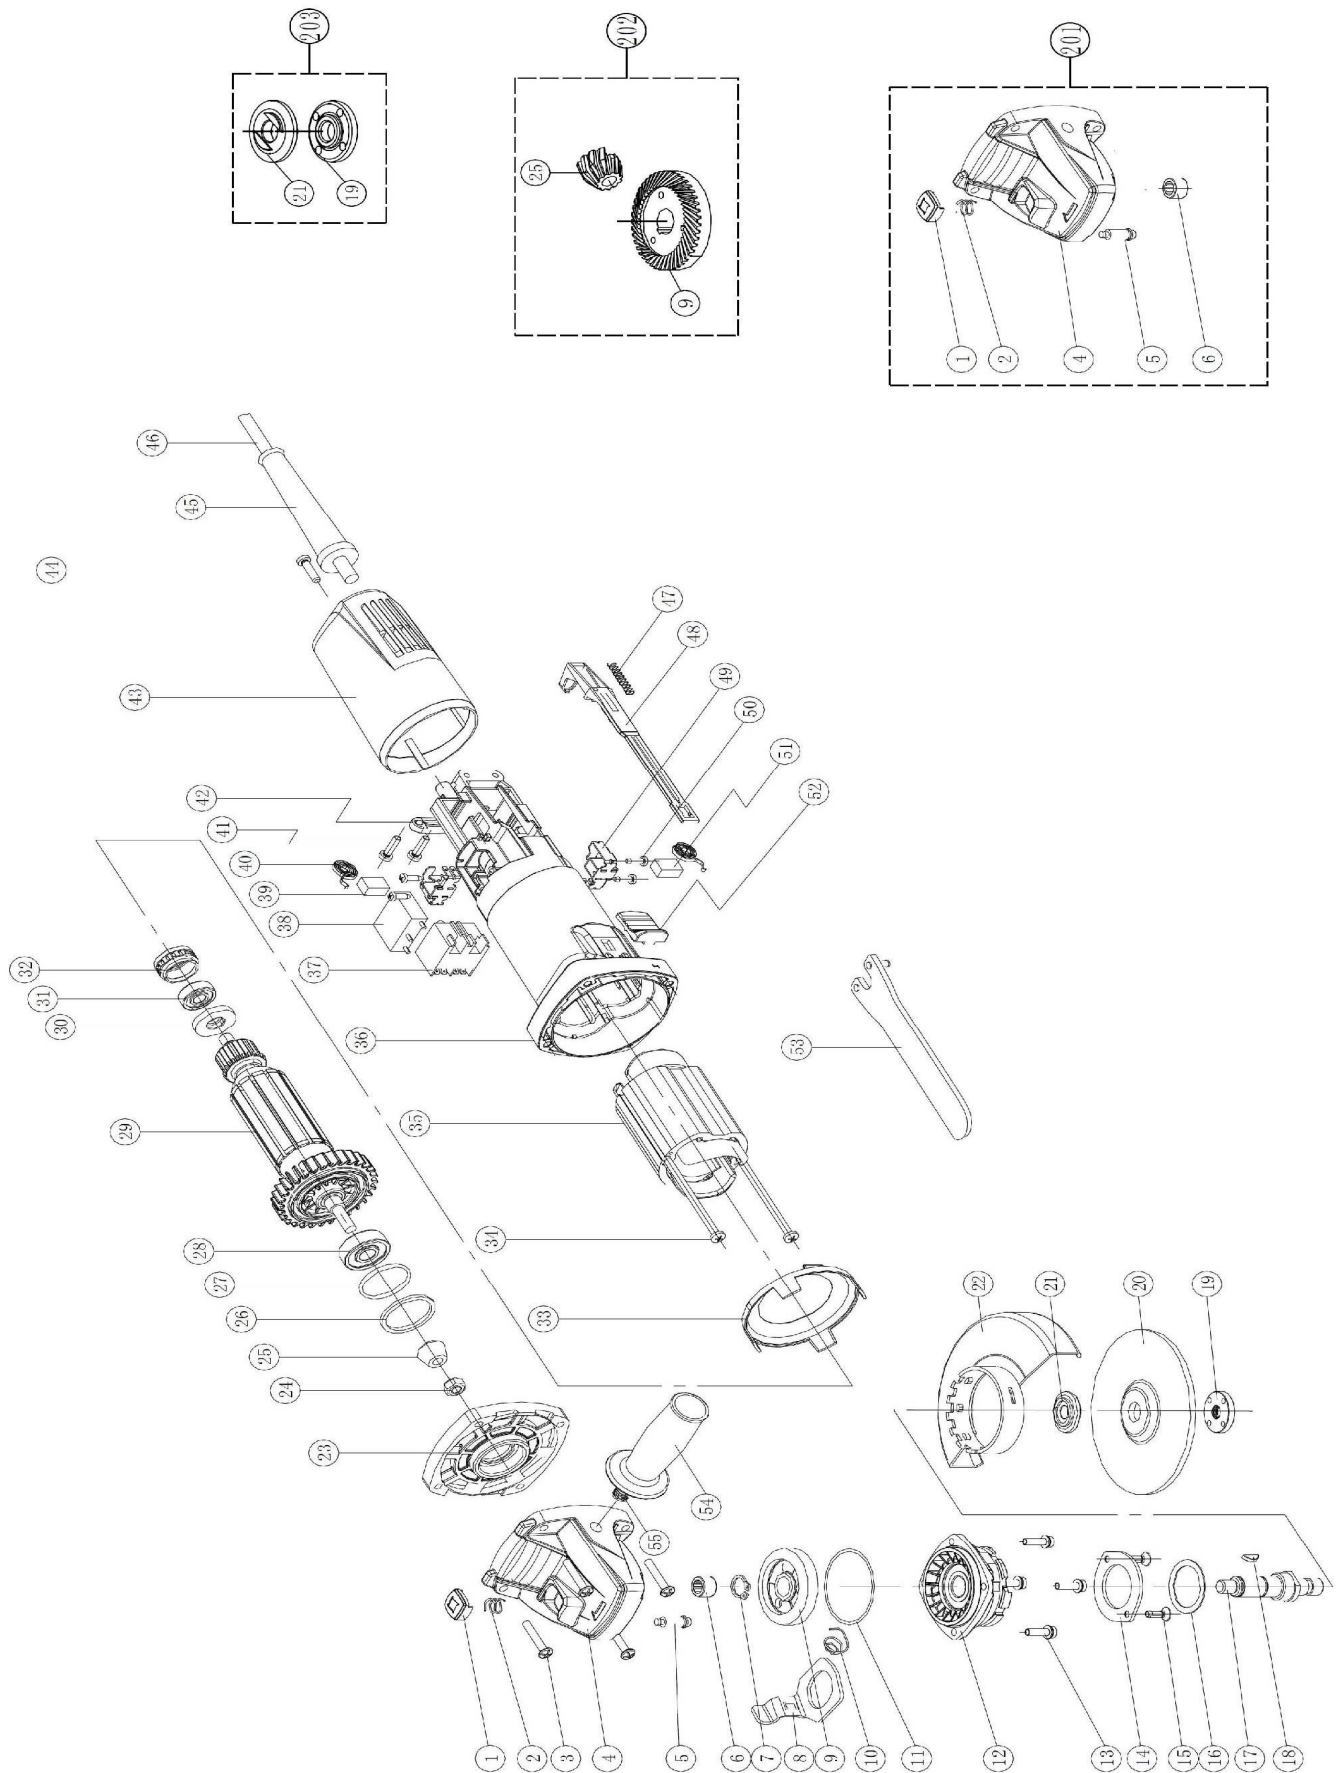

VPL AG 860 E

EXPLODED PARTS LIST

Year: 2019

Page(s): 2/2

VPL AG 860 E

No	Code	Name	Qty	No	Code	Name	Qty
1	034324	Self-locking Button		50		Tapping Screw	
2	034325	Spring		51		Carbon Brush Assy.	
3		Tapping Screw		52	034347	Switch Button	
4	034348	Gearbox		53		Wrench	
5	034327	Self-locking Pin		54		Auxiliary Handle	
6	034350	Needle Bearing		55		Hex Bolt	
7		Retainer Ring		201		Gearbox Assy.	
8		Wrench		202		Gear Assy.	
9	034353	Big Gear		203		Flange Kit	
10		Spring		46		Power Cord	
11		O Ring					
12	034356	Flange					
13		Screw					
14		Outer Flange					
15		Tapping Screw					
16		Washer					
17	040807	Spindle					
18	034332	Key					
19	034357	Outer Flange					
20		Grinding Wheel					
21		Inner Flange					
22		Safety Guard					
23	034360	Medial Flange					
24	034358	Nut					
25	040808	Pinion					
26		Rubber Rectangular Ring					
27		O Ring					
28	034355	Bearing					
29	034361	Armature					
30		Plastic Ring					
31	034339	Bearing					
32	034340	Bearing Sleeve					
33	034362	Wind Deflector					
34		Tapping Screw					
35	034363	Coil					
36	034364	Motor Shell					
37		Switch					
38		Capacitor					
39	034365	Carbon Brush 1/1					
40	034344	Spring					
41		Tapping Screw					
42		Cord Clamp					
43	034367	Rear Cover					
44		Tapping Screw					
45		Cable Sleeve					
47		Rod Spring					
48	034366	Switch Rod					
49		Brush Holder					