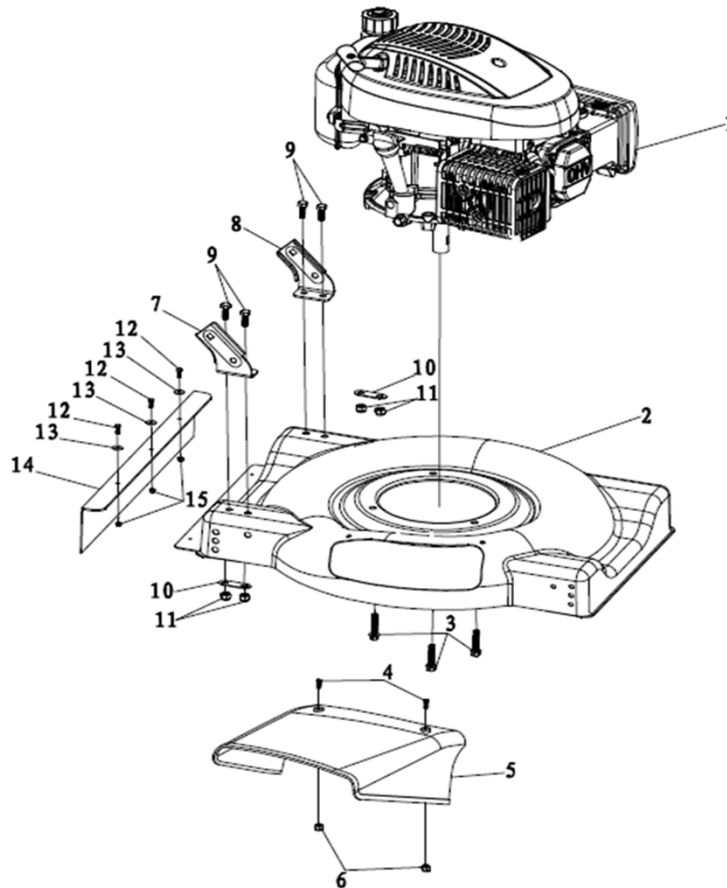

VS 51 T - Handle

No	Code	Name	Qty	No	Code	Name	Qty
1		Foam pipe	1	25			
2	037155	Brake lever	1	26			
3	023438	Brake Fastener	1	27			
4	037156	Upper handrail	1	28			
5		Bolt	1	29			
6	037157	Brake Cable Assy plate	1	30			
7		Self-locking nut	1	31			
8	23439	Brake cable	1	32			
9		Rope Guide	1	33			
10		Cap nut	1	34			
11		Half round head square neck bolts	2	35			
12		Flat washer	4	36			
13		Thick knob	4	37			
14		Hexagon nut	4	38			
15	23440	Lower handrail	1	39			
16		Fastener	1	40			
17		Half round head square neck bolts	2	41			
18		Hexagon head bolts	2	42			
19		Hex lock nut	2	43			
20				44			
21				45			
22				46			
23				47			
24				48			

VS 51 T - Engine & Deck

No	Code	Name	Qty	No	Code	Name	Qty
1		Petrol engine	1	25			
2		Deck	1	26			
3		Bolt	3	27			
4		Bolt	2	28			
5	023446	Side discharge cover	1	29			
6		Self-locking nut	2	30			
7		Right handle bracket	1	31			
8	023442	Left handle bracket	1	32			
9		Hexagon head bolts	4	33			
10		Bracket plate	2	34			
11		Hex lock nut	4	35			
12		Hexagon head bolts	3	36			
13		Flat washer	3	37			
14	037158	Rubber dust proof board	1	38			
15		Hex lock nut	3	39			
16				40			
17				41			
18				42			
19				43			
20				44			
21				45			
22				46			
23				47			
24				48			

VS 51 T - Wheels

No	Code	Name	Qty	No	Code	Name	Qty
1	037159	Wheel assy.	4	25			
2		Wheel punch bearing	8	26			
3	037160	Long wheel alxe	4	27			
4		Flat washer	4	28			
5		Hex lock nut	4	29			
6	037161	Outer cover of hub	4	30			
7				31			
8				32			
9				33			
10				34			
11				35			
12				36			
13				37			
14				38			
15				39			
16				40			
17				41			
18				42			
19				43			
20				44			
21				45			
22				46			
23				47			
24				48			