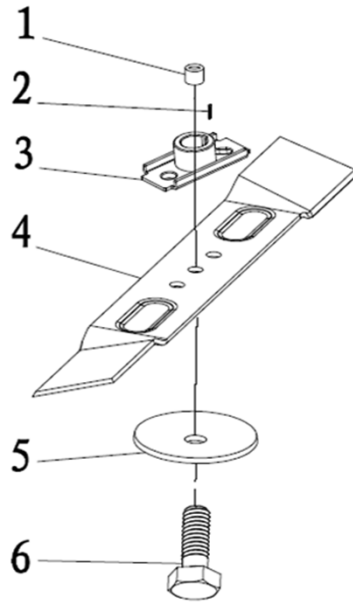

VS 51 T - Blade & blade adapter

No	Code	Name	Qty	No	Code	Name	Qty
1	037162	Washer for Blade Adapte	1	25			
2	037163	Long Key for Crankshaft	1	26			
3	023447	Blade Adapter	1	27			
4	023448	Blade	1	28			
5	23428	Blade washer	1	29			
6	023449	Inch hex flange bolts	1	30			
7				31			
8				32			
9				33			
10				34			
11				35			
12				36			
13				37			
14				38			
15				39			
16				40			
17				41			
18				42			
19				43			
20				44			
21				45			
22				46			
23				47			
24				48