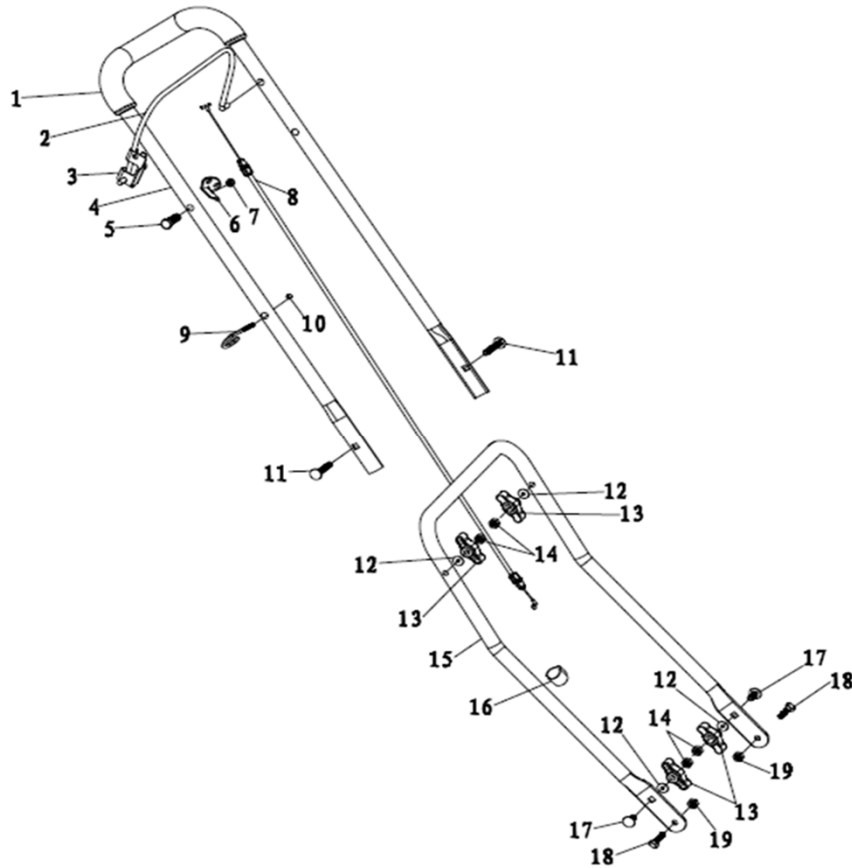

VS 51 T - Handle

No	Code	Name	Qty	No	Code	Name	Qty
1		Foam pipe	1	25			
2	037155	Brake lever	1	26			
3	023438	Brake Fastener	1	27			
4	037156	Upper handrail	1	28			
5		Bolt	1	29			
6	037157	Brake Cable Assy plate	1	30			
7		Self-locking nut	1	31			
8	23439	Brake cable	1	32			
9		Rope Guide	1	33			
10		Cap nut	1	34			
11		Half round head square neck bolts	2	35			
12		Flat washer	4	36			
13		Thick knob	4	37			
14		Hexagon nut	4	38			
15	23440	Lower handrail	1	39			
16		Fastener	1	40			
17		Half round head square neck bolts	2	41			
18		Hexagon head bolts	2	42			
19		Hex lock nut	2	43			
20				44			
21				45			
22				46			
23				47			
24				48			

VS 51 T - Engine & Deck

No	Code	Name	Qty	No	Code	Name	Qty
1		Petrol engine	1	25			
2		Deck	1	26			
3		Bolt	3	27			
4		Bolt	2	28			
5	023446	Side discharge cover	1	29			
6		Self-locking nut	2	30			
7		Right handle bracket	1	31			
8	023442	Left handle bracket	1	32			
9		Hexagon head bolts	4	33			
10		Bracket plate	2	34			
11		Hex lock nut	4	35			
12		Hexagon head bolts	3	36			
13		Flat washer	3	37			
14	037158	Rubber dust proof board	1	38			
15		Hex lock nut	3	39			
16				40			
17				41			
18				42			
19				43			
20				44			
21				45			
22				46			
23				47			
24				48			

VS 51 T - Wheels

No	Code	Name	Qty	No	Code	Name	Qty
1	037159	Wheel assy.	4	25			
2		Wheel punch bearing	8	26			
3	037160	Long wheel alxe	4	27			
4		Flat washer	4	28			
5		Hex lock nut	4	29			
6	037161	Outer cover of hub	4	30			
7				31			
8				32			
9				33			
10				34			
11				35			
12				36			
13				37			
14				38			
15				39			
16				40			
17				41			
18				42			
19				43			
20				44			
21				45			
22				46			
23				47			
24				48			