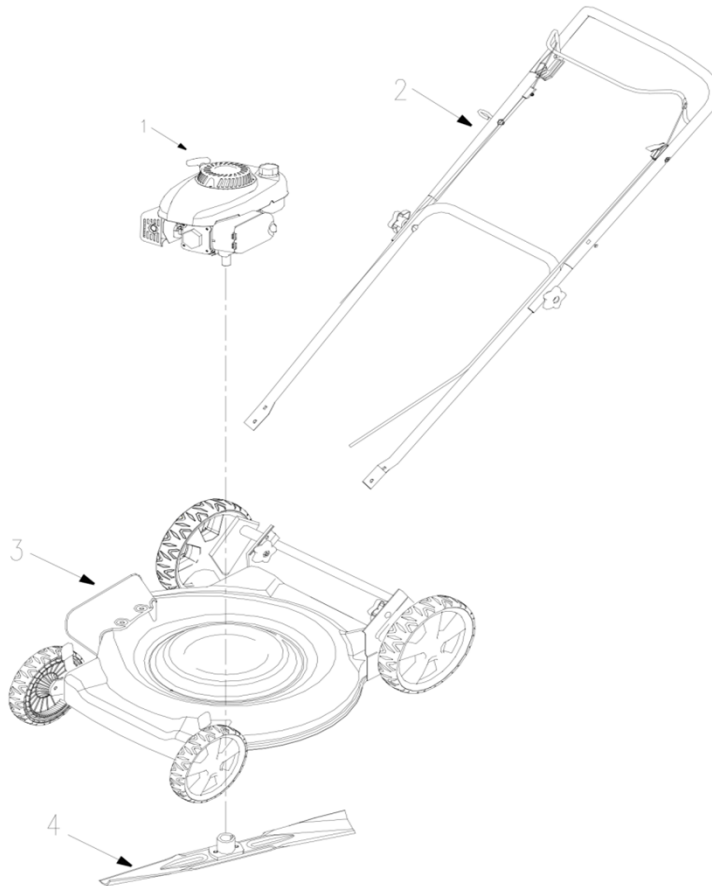

VS 53 P - Mower assembly

No	Code	Name	Qty	No	Code	Name	Qty
1		Engine		25			
2		Handlebar & Console		26			
3		Mower Deck & Drive Assembly		27			
4		Blade Assembly		28			
5				29			
6				30			
7				31			
8				32			
9				33			
10				34			
11				35			
12				36			
13				37			
14				38			
15				39			
16				40			
17				41			
18				42			
19				43			
20				44			
21				45			
22				46			
23				47			
24				48			

VS 53 P - Mower deck & drive assembly

No	Code	Name	Qty	No	Code	Name	Qty
11	013274	Rear Guard		44	020729	Right bracket weldment	
12		Hair Pin		45	020730	Left bracket weldment	
14		Washer 6		47		Wheel cap	
15		Nut M6		48		Bolt M8x16	
16		Washer					
17		Bracket Seam 2					
18	020732	Cutting Height Adjustment Lever					
19		Bell Washer C25-1					
20		Shoulder Screw					
21	020724	Bearing					
22		Washer 8					
23		Nut M8					
24		Bolt M8x20					
25	020733	Mower Deck					
26		Bracket Seam 1					
27	031396	7"wheel					
28		Bolt M8x35					
29		Wheel cap					
30	020735	Side Discharge Chute					
31	036046	Mulching Plug					
35		connection plate					
36		support column					
37		Bolt M8x75					
41	020723	8"wheel					