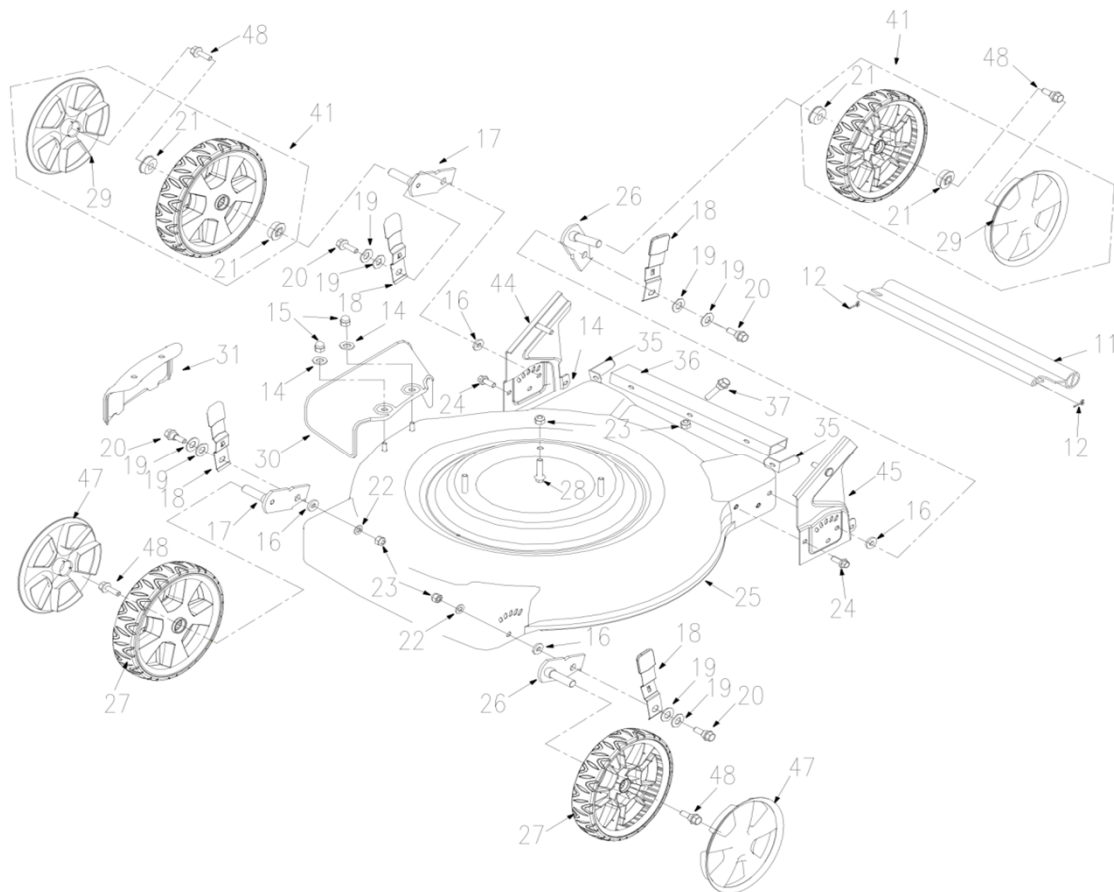

VS 53 P - Mower assembly

No	Code	Name	Qty	No	Code	Name	Qty
1		Engine		25			
2		Handlebar & Console		26			
3		Mower Deck & Drive Assembly		27			
4		Blade Assembly		28			
5				29			
6				30			
7				31			
8				32			
9				33			
10				34			
11				35			
12				36			
13				37			
14				38			
15				39			
16				40			
17				41			
18				42			
19				43			
20				44			
21				45			
22				46			
23				47			
24				48			

VS 53 P - Mower deck & drive assembly

No	Code	Name	Qty	No	Code	Name	Qty
11	013274	Rear Guard		44	020729	Right bracket weldment	
12		Hair Pin		45	020730	Left bracket weldment	
14		Washer 6		47		Wheel cap	
15		Nut M6		48		Bolt M8x16	
16		Washer					
17		Bracket Seam 2					
18	020732	Cutting Height Adjustment Lever					
19		Bell Washer C25-1					
20		Shoulder Screw					
21	020724	Bearing					
22		Washer 8					
23		Nut M8					
24		Bolt M8x20					
25	020733	Mower Deck					
26		Bracket Seam 1					
27	031396	7"wheel					
28		Bolt M8x35					
29		Wheel cap					
30	020735	Side Discharge Chute					
31	036046	Mulching Plug					
35		connection plate					
36		support column					
37		Bolt M8x75					
41	020723	8"wheel					