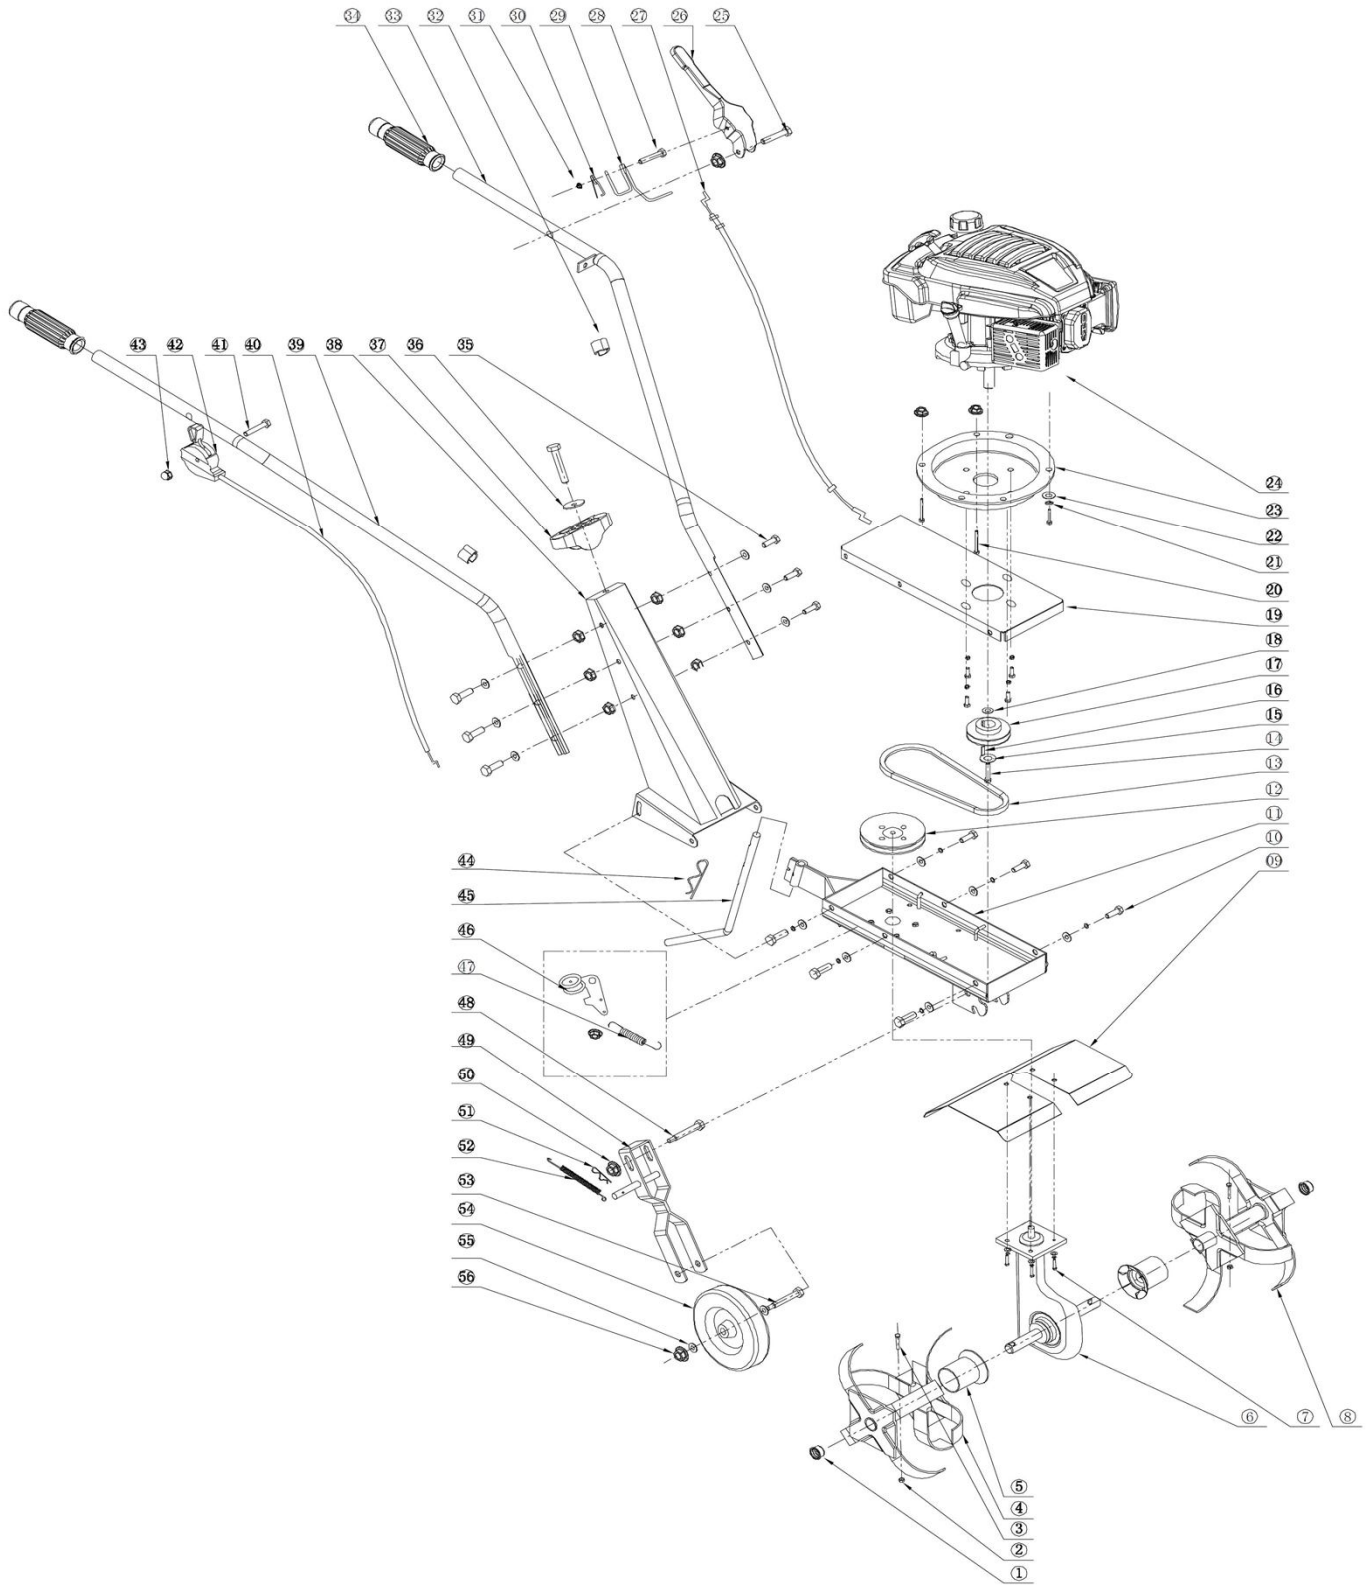

VTB 370

EXPLODED PARTS LIST

Year: 2017

Page(s): 2/2

VTB 370

| No | Code | Name | Qty | No | Code | Name | Qty |
|----|-------|--------------------------|-----|----|-------|------------------------------------|-----|
| 1 | | Stem | 2 | 49 | | B-shape small pin | 1 |
| 2 | | Stem nut M8 | 16 | 50 | 48974 | extension spring for support wheel | 1 |
| 3 | | Bolt M8x35 | 6 | 51 | | wheel axel | 1 |
| 4 | 48038 | Right Blade comp. | 1 | 52 | 48975 | wheel | 1 |
| 5 | 48949 | dirt cover | 2 | 53 | | nylon washer | 2 |
| 6 | 48039 | gearbox comp. | 1 | 54 | | Nut M10 | 2 |
| 7 | | Bolt M8x25 | 4 | | | | |
| 8 | 48037 | Left Blade Comp. | 1 | | | | |
| 9 | 48950 | Fender | 1 | | | | |
| 10 | | Bolt M8x20 | 10 | | | | |
| 11 | 48951 | speed reducer components | 1 | | | | |
| 12 | 48952 | Pulley wheel | 1 | | | | |
| 13 | 48953 | Belt Z610 | 1 | | | | |
| 14 | 48954 | drive wheel bolt | 1 | | | | |
| 15 | 48955 | washer10.2X30X2 | 1 | | | | |
| 16 | 48956 | key 4.75x5.5x35 | 1 | | | | |
| 17 | 48957 | drive belt wheel | 1 | | | | |
| 18 | | belt cover | 1 | | | | |
| 19 | | bolt M8x45 | 2 | | | | |
| 20 | | spring washer8.1x2.1 | 7 | | | | |
| 21 | | washer 8.4X24X2 | 8 | | | | |
| 22 | 48958 | fix plate for engine | 1 | | | | |
| 23 | 48959 | engine | 1 | | | | |
| 24 | | bolt M8x40 | 1 | | | | |
| 25 | 48960 | clutch handle | 1 | | | | |
| 26 | 48961 | clutch cable | 1 | | | | |
| 27 | | Bolt M8x35 | 1 | | | | |
| 28 | 48962 | Limit spring | 1 | | | | |
| 29 | 48963 | return spring | 1 | | | | |
| 30 | | Nut M5 | 1 | | | | |
| 31 | | clip | 2 | | | | |
| 32 | 48964 | Left handle | 1 | | | | |
| 33 | 48965 | handle grip | 1 | | | | |
| 34 | | bolt M8x30 | 7 | | | | |
| 35 | | Bolt 8.4X30X2 | 1 | | | | |
| 36 | 48966 | handle fixing seat | 1 | | | | |
| 37 | 48967 | handle racket | 1 | | | | |
| 38 | 48968 | Right handle | 1 | | | | |
| 39 | 48969 | throttle cable | 1 | | | | |
| 40 | | special bolt M6x45 | 1 | | | | |
| 41 | 48970 | throttle control | 1 | | | | |
| 42 | | Nut M6 | 1 | | | | |
| 43 | | B-shape Pin | 1 | | | | |
| 44 | 48971 | pullback lever | 1 | | | | |
| 45 | 48972 | tension wheel components | 1 | | | | |
| 46 | 48973 | extention spring | 1 | | | | |
| 47 | | Bolt 10x65 | 1 | | | | |
| 48 | | supporting frame | 1 | | | | |