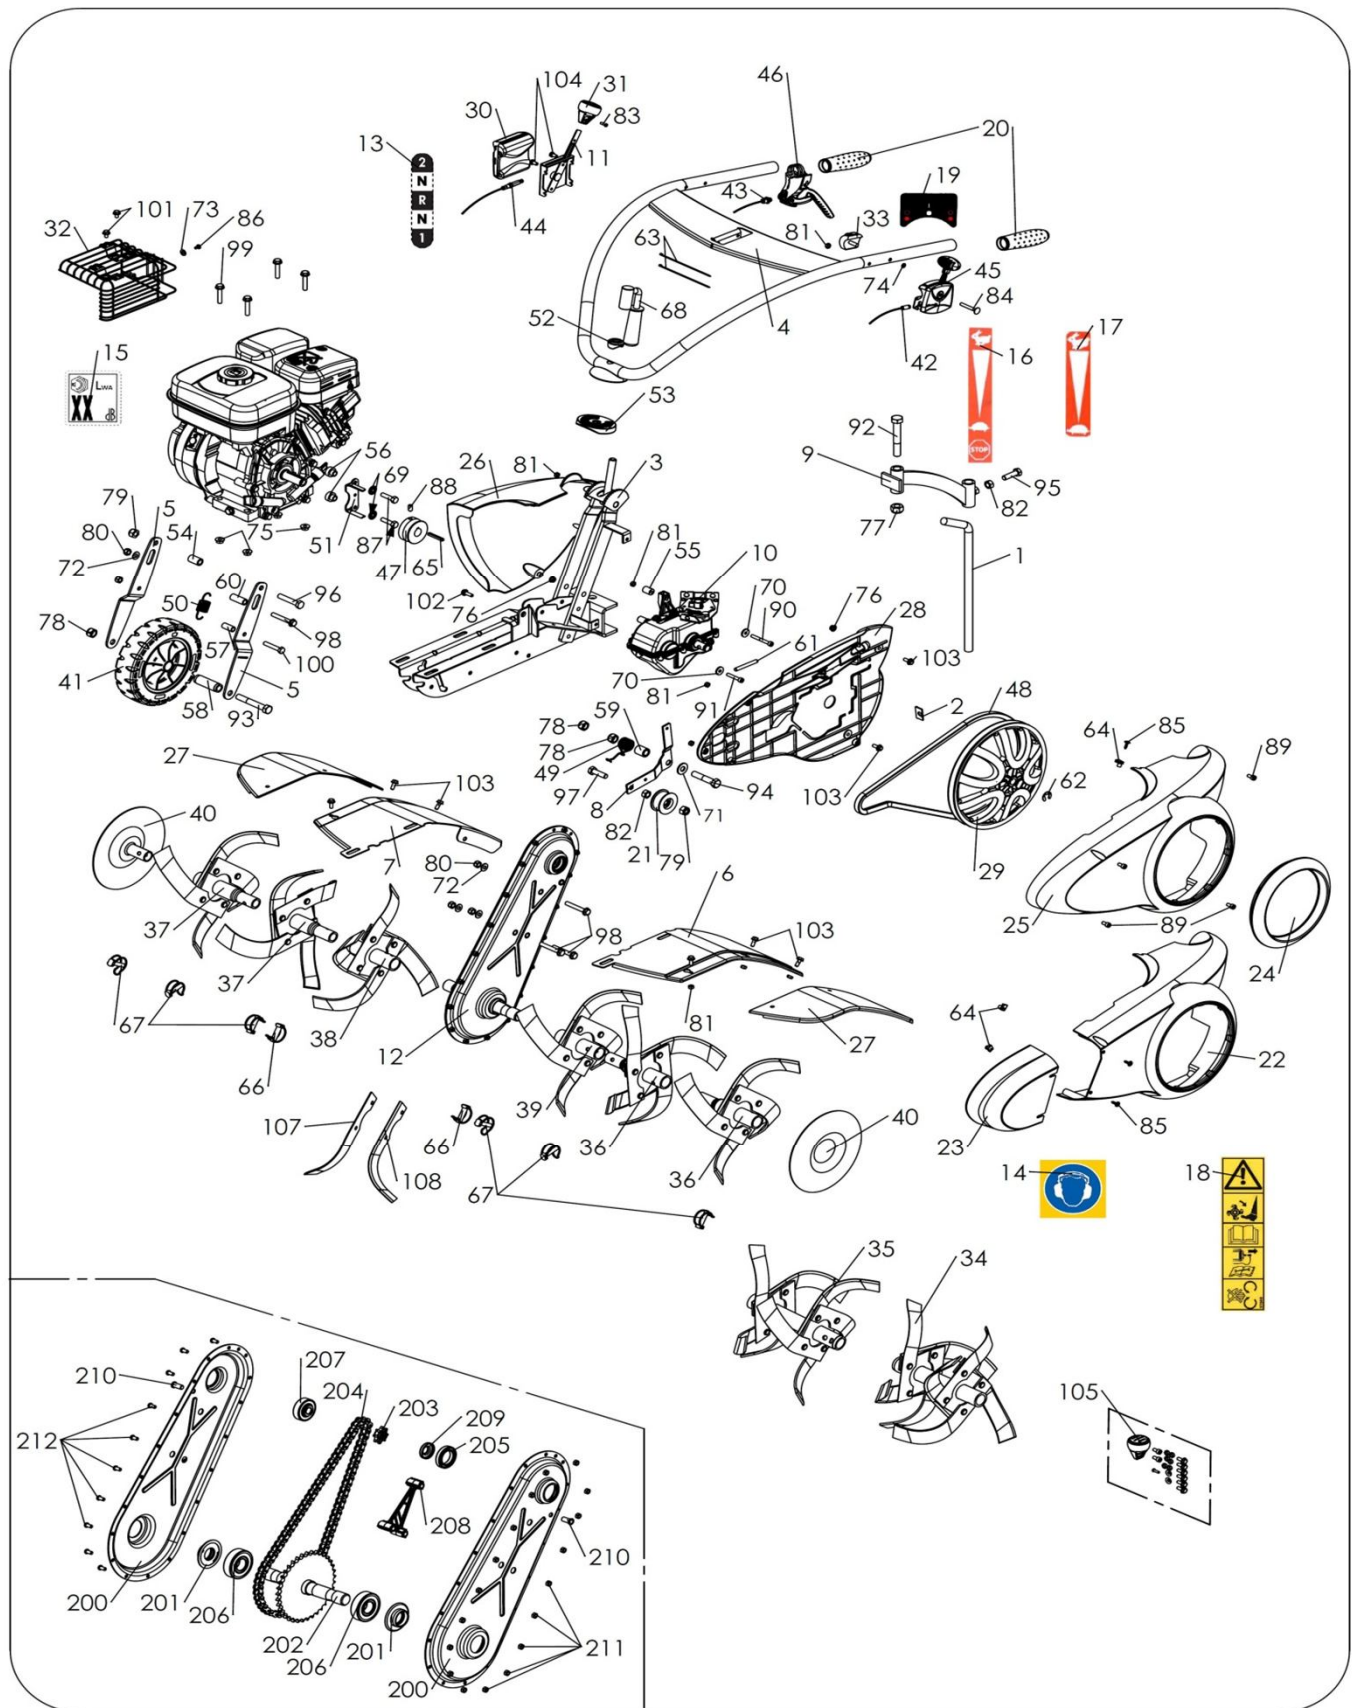

VTB 888 V - Unit

VTB 888 V - Unit

No	Code	Name	Qty	No	Code	Name	Qty
1		SPUR BLACK	1	25		M0701 BELT COVER GREEN RAL 6029	1
2		SNAP IN STOP	1	25		M0701 BELT COVER BLUE RAL 5010	1
3		M0701 FRAME BLACK RAL 9005	1	25		M0701 BELT COVER ORANGE RAL 2009	2
3		M0701 FRAME GREY 627	2	25		M0701 BELT COVER RED RAL 3001	1
4		M0701 HANDLEBAR BLACK	1	25	041317	M0701 BELT COVER BLACK RAL 9005	1
4		M0701 HANDLEBAR GREY RAL 8120	1	26		M0701 RIGHT COVER YELLOW RAL 1021	1
4		M0701 HANDLEBAR GREY RAL 8201	1	26		M0701 RIGHT COVER ORANGE P1375C	1
5		WHEEL SUPPORT BLACK RAL 9005	2	26		M0701 RIGHT COVER GREEN RAL 6029	1
6	041316	M0701 TINE GUARD LEFT BLACK RAL 9005	1	26		M0701 RIGHT COVER BLUE RAL 5010	1
6		M0701 TINE GUARD LEFT GREY RAL 8120	1	26		M0701 RIGHT COVER ORANGE RAL 2009	2
6		M0701 TINE GUARD LEFT RED RAL 3002	1	26		M0701 RIGHT COVER RED RAL 3001	1
7	041315	M0701 TINE GUARD RIGHT BLACK RAL 9005	1	26		M0701 RIGHT COVER BLACK RAL 9005	1
7		M0701 TINE GUARD RIGHT GREY RAL 8120	1	27	041273	GUARD EXTENSION LEFT & RIGHT RED RAL 3001	1
7		M0701 TINE GUARD RIGHT RED RAL 3002	1	27		GUARD EXTENSION LEFT & RIGHT BLACK RAL 9005	1
8		PLATE FOR CLUTCH LEVER	1	27		GUARD EXTENSION LEFT & RIGHT ORANGE P1375C	1
9		BLACK ADJUSTABLE SPUR SUPPORT	1	27		GUARD EXTENSION LEFT & RIGHT GREEN RAL 6029	1
10	041270	GEAR BOX 2 FRONT SPEED 1 REVERSE SPEED	1	27		GUARD EXTENSION LEFT & RIGHT BLUE RAL 5010	1
11	041271	GEAR LEVER CONTROL	1	28		M0701 INTERIOR HIDE	1
12	041272	BOLTED TRANSMISSION 8/37	1	29	041274	TRANSMISSION PULLEY Ø206	1
13		SPEED LABEL 2+N + R+N+1	1	30		GEAR CONTROL COVER	1
14		SAFTY STICKER EARS PROTECTION	1	31	041275	SPEED SELECTOR LEVER	1
15		STICKER NOISE LEVEL '93DB'	1	32		EXHAUST GRILL EP	1
15		STICKER NOISE LEVEL '100DB'	1	32		EXHAUST GRILL GX120/GX160 UT2	1
15		STICKER NOISE LEVER '98DB'	1	32		EXHAUST GRILL LONCIN 212CC	1
16		STICKER THROTTLE CONTROL STOP-MIN-MAX	1	32		EXHAUST GRILL R180/R210	1
17		LABEL THROTTLE CONTROL WITHOUT STOP	1	32		EXHAUST GRILL KOHLER SH265	1
18		STICKER SECURITY	1	33	041276	SWITCH ENGINE CUT-OFF	1
19		STICKER SWITCH ON/OFF GX	1	33	041331	SWITCH ON/OFF LONCIN	1
20		RUBBER HAND SIDE GRIP	2	34	041277	LEFT TWIN TINES D25 HELICOID BLADE (40X4)	1
21		CLUTCH RUNNER ROUL 6200 ZZ	1	35	041278	RIGHT TWIN TINES D25 HELICOID BLADE (40X4)	1
22		BELT COVER M0701 CUT BLACK RAL9005	1	36		LEFT ADDITIONAL TINE D25 HELICOID BLADE (40X4)	2
22		BELT COVER M0701 CUT RED RAL3001	1	37		RIGHT ADDITIONAL TINE D25 HELICOID BLADE (40X4)	2
22		BELT COVER M0701 CUT ORANGE P1375C	1	38		RIGHT TINE REMOVABLE D25 HELICOID BLADE (40X4)	1
22		BELT COVER M0701 CUT GREEN RAL6029	1	39		LEFT TINE REMOVABLE D25 HELICOID BLADE (40X4)	1
22		BELT COVER M0701 CUT BLUE RAL5010	1	40		DISK D25 BLACK RAL9005	2
23		FRONT BELT COVER DOUBLE PULLEY BLACK RAL9005	1	41	041284	RT WHEEL Ø200 BORE 20	1
23		FRONT BELT COVER DOUBLE PULLEY RED RAL3001	1	42	41938	THROTTLE CABLE 1150 STROKE 60	1
23		FRONT BELT COVER DOUBLE PULLEY ORANGE P1375C	1	42	041285	THROTTLE CABLE LG 1050MM STROKE 60MM	1
23		FRONT BELT COVER DOUBLE PULLEY GREEN RAL6029	1	43	041286	CLUTCH CABLE LG1050 CF133 LAKS LEVER X CLIP TIP	1
23		FRONT BELT COVER DOUBLE PULLEY BLUE RAL5010	1	44	041287	GEAR CABLE	1
24		M0701 DRESS UP HOLLOW DISK RED RAL3001	1	45	041288	THROTTLE LEVER LGC BLACK KNOB RAL9005	1
24		M0701 DRESS UP HOLLOW DISK GREEN RAL 6029	1	46	041289	HANDLEVER LAKS C27 D25 CLUTCHING SYMBOL	1
24		M0701 DRESS UP HOLLOW DISK BLUE RAL 5010	1	47	041290	ENGINE PULLEY D55 BORE Ø19,06	1
24		M0701 DRESS UP HOLLOW DISK TRANSPARENCY	1	48		BELT LA46	1
24		M0701 DRESS UP HOLLOW DISK GREY (627)	1	48		BELT LA45	1
24		M0701 DRESS UP HOLLOW DISK BLACK RAL 9005	1	49		SPRING CP 21 25/10 GALVA LEVIER EMBR XMECA00X	1
25		M0701 BELT COVER YELLOW RAL 1021	1	50		DRAW SPRING 43XØ20X22/10 GALVA	1
25		M0701 BELT COVER ORANGE P1375C	1	51		DRIVE BELT ENGINE PULLEY	1