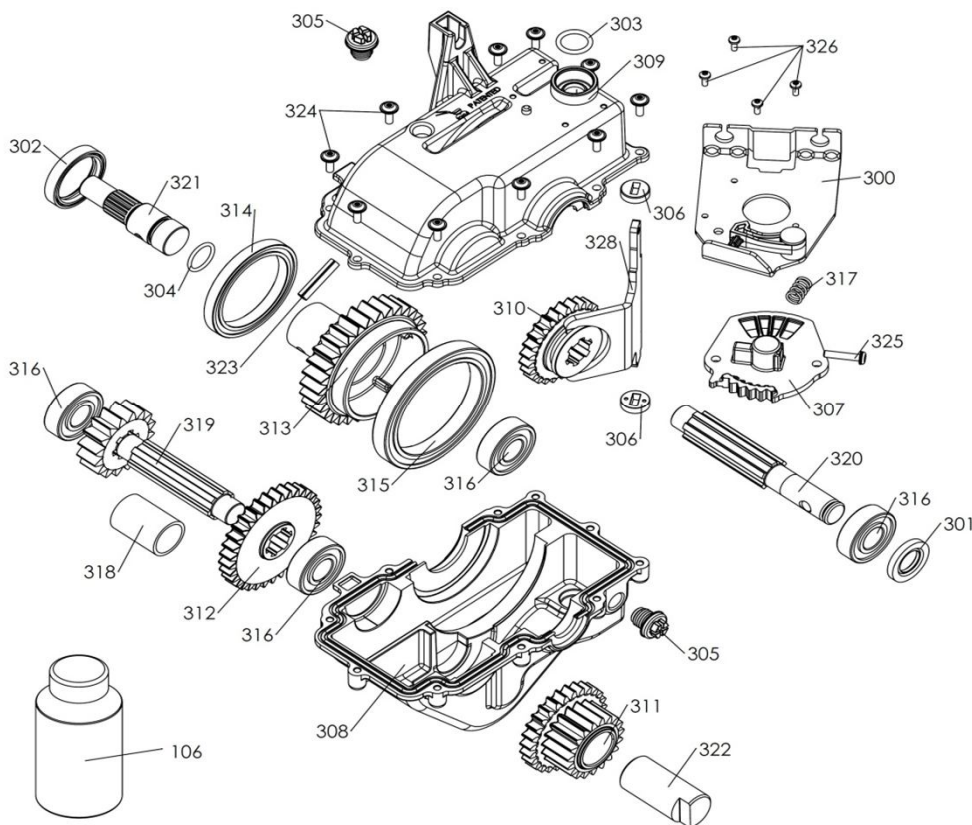

VTB 888 V - Gears

No	Code	Name	Qty	No	Code	Name	Qty
300		SPEED SELECTION CABLE PLAT	1	324		SCREW ALTRACS WN5151 40X12Z	10
301		SEALING WASHER15X28X4	1	325		SCREW WN 1452 K40X20 TORX	1
302		SEALING WASHER 30X40X7	1	326		SCREW WN5251 K30X8Z	4
303		O'RING SEAL Ø15X2.5	1	328		SELECTION FORK F0603 WITH TREATMENT	1
304		O'RING SEAL Ø16X2	1	329		INTERMEDIATE GEAR 16 TH M2.5	1
305		CAP M12X1.5	2				
306		FORK GUIDE F0603	2				
307		SPEED SELECTOR LEVER	1				
308		BOTTOM CARTER F0603	1				
309		UPPER CARTER F0603	1				
310		SELECTION GEAR 26TH M2	1				
311		REVERSE GEAR 19-27 TH M2	1				
312		1ST GEAR 33 TH M2	1				
313		OUTPUT GEAR 31 TH M2.5	1				
314		BALL BEARING 6810	1				
315		BALL BEARING 6813	1				
316		BALL BEARING 6202	4				
317		LOCKING SPRING	1				
318		SPACER 20X24X33	1				
319		SECONDARY SHAFT F0603	1				
320		INPUT SHAFT F0603	1				
321		OUTPUT SHAFT F0603	1				
322		THIRD SHAFT F0603	1				
323		COTTER-PIN 6X28	1